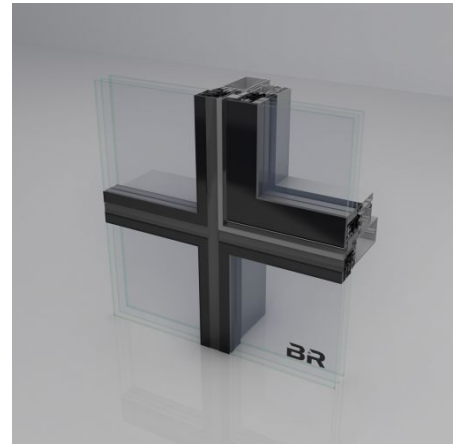

WINDOWS

AUSSEN ÖFFNENDE FENSTER RIVA AWS 114 SG

Excellent thermal insulation and versatile implementation possibilities. The outward opening windows from BENEDICT + RIVA are impressive with excellent thermal insulation, versatile implementation possibilities, and easy processing. The comfort level in the building is significantly increased with outward opening windows from RIVA, not least through the space that is gained. With a maximum size for top-hung windows of 2000 mm x 2000 mm and optional concealed fittings, there is a high degree of design freedom for the rigorous requirements of apartment and home construction.

Product information:

- Suitable for use in private apartment and home construction, as well as in commercial real estate
- Center gasket in co-extrusion
- Different opening types, optionally with concealed fittings

DESIGN SPECIFICATIONS

Element width max.	2700 mm
Element height max.	3600 mm
Surface	powder, anodizing, varnish
Overall system depth min. - max.	77 - 121 mm

TECHNICAL SPECIFICATIONS

Fall prevention	yes
National technical approval	yes
CE mark	yes
Drainage	yes