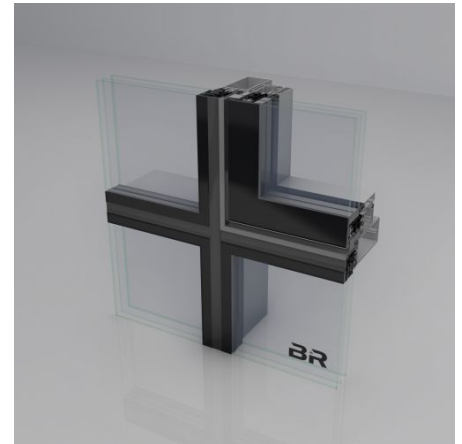

WINDOWS

AUSSEN ÖFFNENDE FENSTER RIVA AWS 114

Excellent thermal insulation and versatile implementation possibilities. The outward opening windows from BENEDICT + RIVA are impressive with excellent thermal insulation, versatile implementation possibilities, and easy processing. The comfort level in the building is significantly increased with outward opening windows from RIVA, not least through the space that is gained. With a maximum size for top-hung windows of 2000 mm x 2000 mm and optional concealed fittings, there is a high degree of design freedom for the rigorous requirements of apartment and home construction.

Product information:

- Suitable for use in private apartment and home construction, as well as in commercial real estate
- Center gasket in co-extrusion
- Different opening types, optionally with concealed fittings

DESIGN SPECIFICATIONS

Face width	52 mm
Element width max.	2700 mm
Element height max.	3600 mm
Vent height min - max.	3600 mm

TECHNICAL SPECIFICATIONS

Fall prevention	yes
National technical approval	yes
CE mark	yes
Drainage	yes