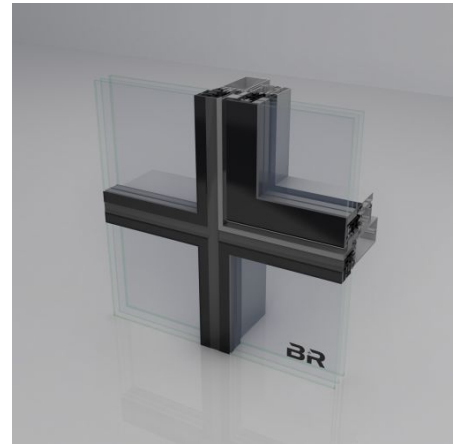

WINDOWS

AUSSEN ÖFFNENDE FENSTER RIVA AWS 114 SG.SI

Excellent thermal insulation and versatile implementation possibilities. The outward opening windows from BENEDICT + RIVA are impressive with excellent thermal insulation, versatile implementation possibilities, and easy processing. The comfort level in the building is significantly increased with outward opening windows from RIVA, not least through the space that is gained. With a maximum size for top-hung windows of 2000 mm x 2000 mm and optional concealed fittings, there is a high degree of design freedom for the rigorous requirements of apartment and home construction.

Product information:

- Suitable for use in private apartment and home construction, as well as in commercial real estate
- Center gasket in co-extrusion
- Different opening types, optionally with concealed fittings

DESIGN SPECIFICATIONS

Element width max.	2700 mm
Element height max.	3600 mm
Surface	powder, anodizing, varnish
Overall system depth min. - max.	91 - 137 mm

TECHNICAL SPECIFICATIONS

Fall prevention	yes
National technical approval	yes
CE mark	yes
Drainage	yes