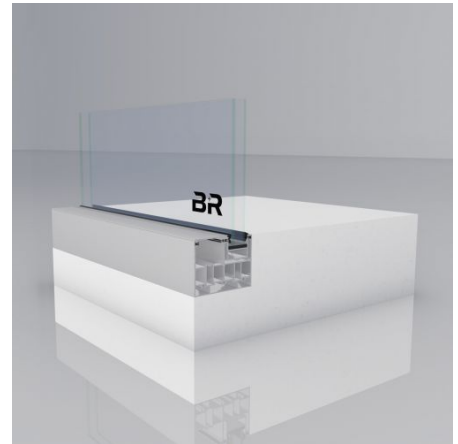

# / SCHIEBETÜR RIVA SLIDE-A 39 PD.NI

Frameless panorama windows in ultra-modern design for maximum transparency. The inside and outside become one space: Frameless sliding windows from BENEDICT + RIVA enable a flowing transition between rooms and outdoor areas. For a limitless sense of space that meets the most modern design requirements. The RIVA panorama windows also enable the utmost transparency in transit areas. The frameless design opens up high filigree design possibilities for architects and planners; it has an elegant and reserved effect. The panorama windows can be adapted to your desires; there are no limits to your creative design freedom, and there is no need to dispense with energy-efficiency through insulating materials. Maximum barrier-free access is enabled through the thresholdless transition. On request the frameless sliding windows from BENEDICT + RIVA can also be equipped with an electric opening mechanism.

**Product information:**

- Limitless sense of space
- Barrier-free access for the living area and work area
- With removable lift/lower elements for easy cleaning

**DESIGN SPECIFICATIONS**

Face width 37 mm