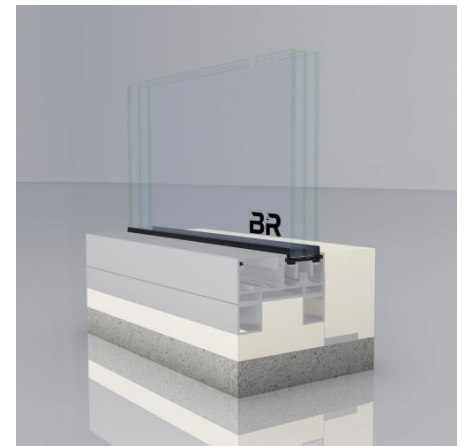

PANORAMIC GLAZING

**/ SCHIEBETÜR RIVA
SLIDE 10 SG.SI**

Frameless RIVA sliding window / door in ultra-modern design for maximum transparency. The inside and outside become one space: Frameless sliding windows from BENEDICT + RIVA enable a flowing transition between rooms and outdoor areas. For a limitless sense of space that meets the most modern design requirements. The RIVA sliding windows / doors also enable the utmost transparency in transit areas. The frameless design opens up high filigree design possibilities for architects and planners; it has an elegant and reserved effect.

On request the frameless sliding windows from BENEDICT + RIVA can also be equipped with an electric opening mechanism.

Product information:

- Limitless sense of space
- Barrier-free access for the living area and work area
- With removable lift/lower elements for easy cleaning