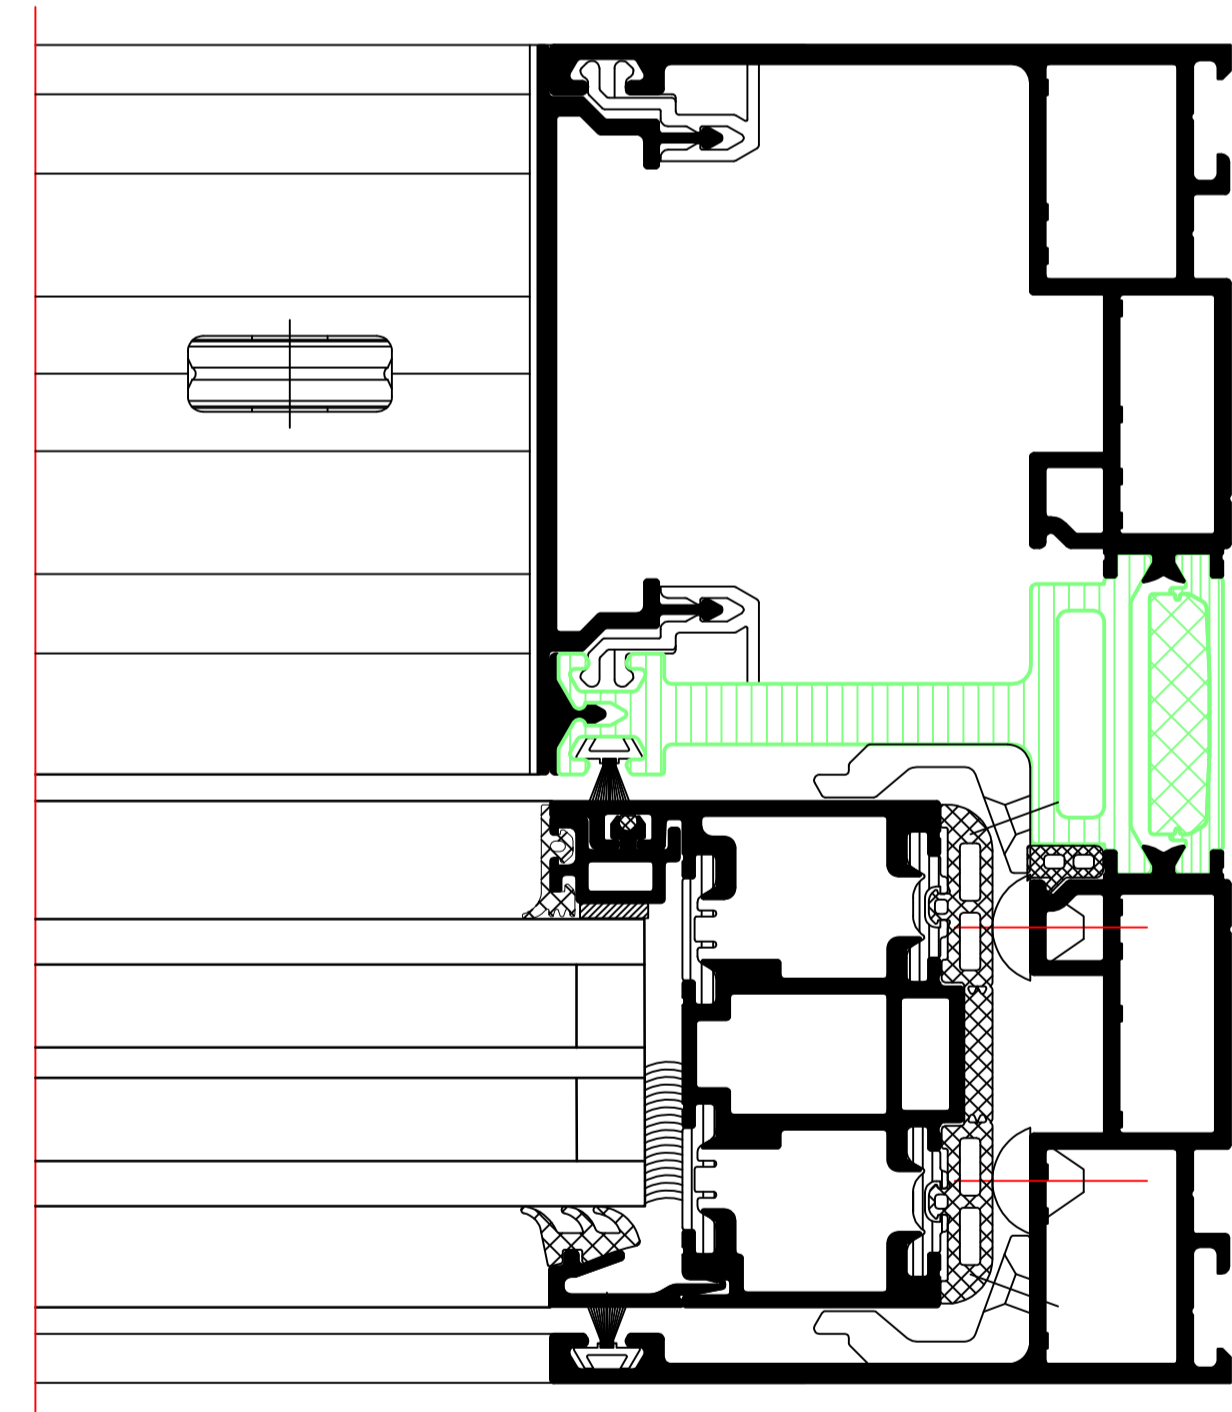

RIVA FWS 35 PD.HI mit RIVA Slide-E 67 PD Typ 2D/1
 RIVA FWS 35 PD.HI with RIVA Slide-E 67 PD type 2D/1

NO.	DATE	REVISION	BY	CHECKED	GROUP
001	01.10.2014	01
<p>RIVA Elementschritte RIVA Unit section details</p> <p>Project: Schiebefenster/Schiebetüren RIVA Slide-A 67 PD Manuell Sliding windows/Sliding doors RIVA Slide-A 67 PD Manuell</p> <p>Scale: 1:1</p> <p>Author: ...</p> <p>Project: ...</p> <p>Client: ...</p> <p>Contract: ...</p> <p>Product: ...</p> <p>Version: ...</p>					

Pfosten RIVA FWS 35 PD.HI
RIVA FWS 35 PD.HI mullion

Einschubprofil
Insert profile

Abdeckprofile
Cover profiles

Profil Blendrahmen RIVA Slide-E 67 PD
RIVA Slide-E 67 PD outer frame profile

Deckschalen
Cover caps

Deckenanschluss - Fassadensystem
Intermediate floor attachment - façade system

Deckenanschluss - Schiebesystem
Intermediate floor attachment - sliding system

Seitlicher Wandanschluss Fassadensystem
Side wall attachment - façade system