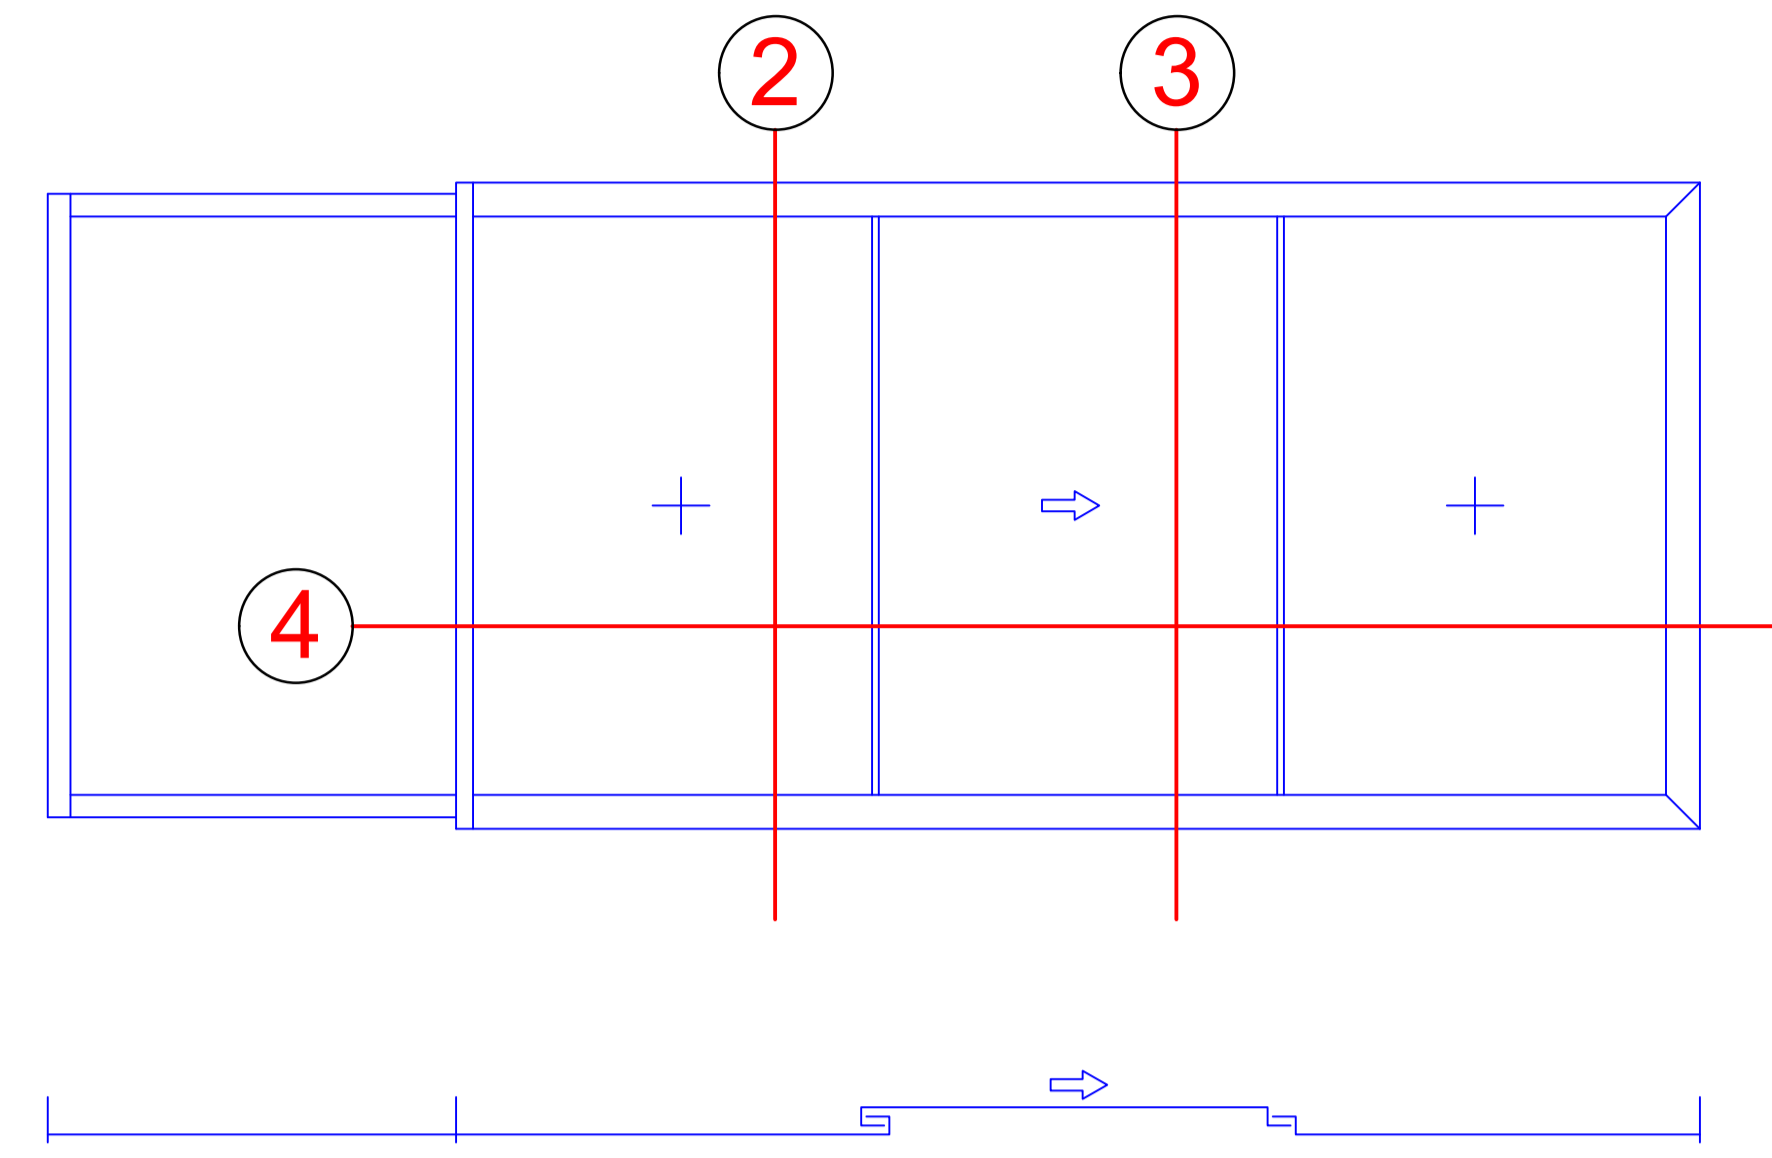

RIVA FWS 35 PD.HI mit RIVA Slide-E 67 PD Typ 2C
RIVA FWS 35 PD.HI with RIVA Slide-E 67 PD type 2C