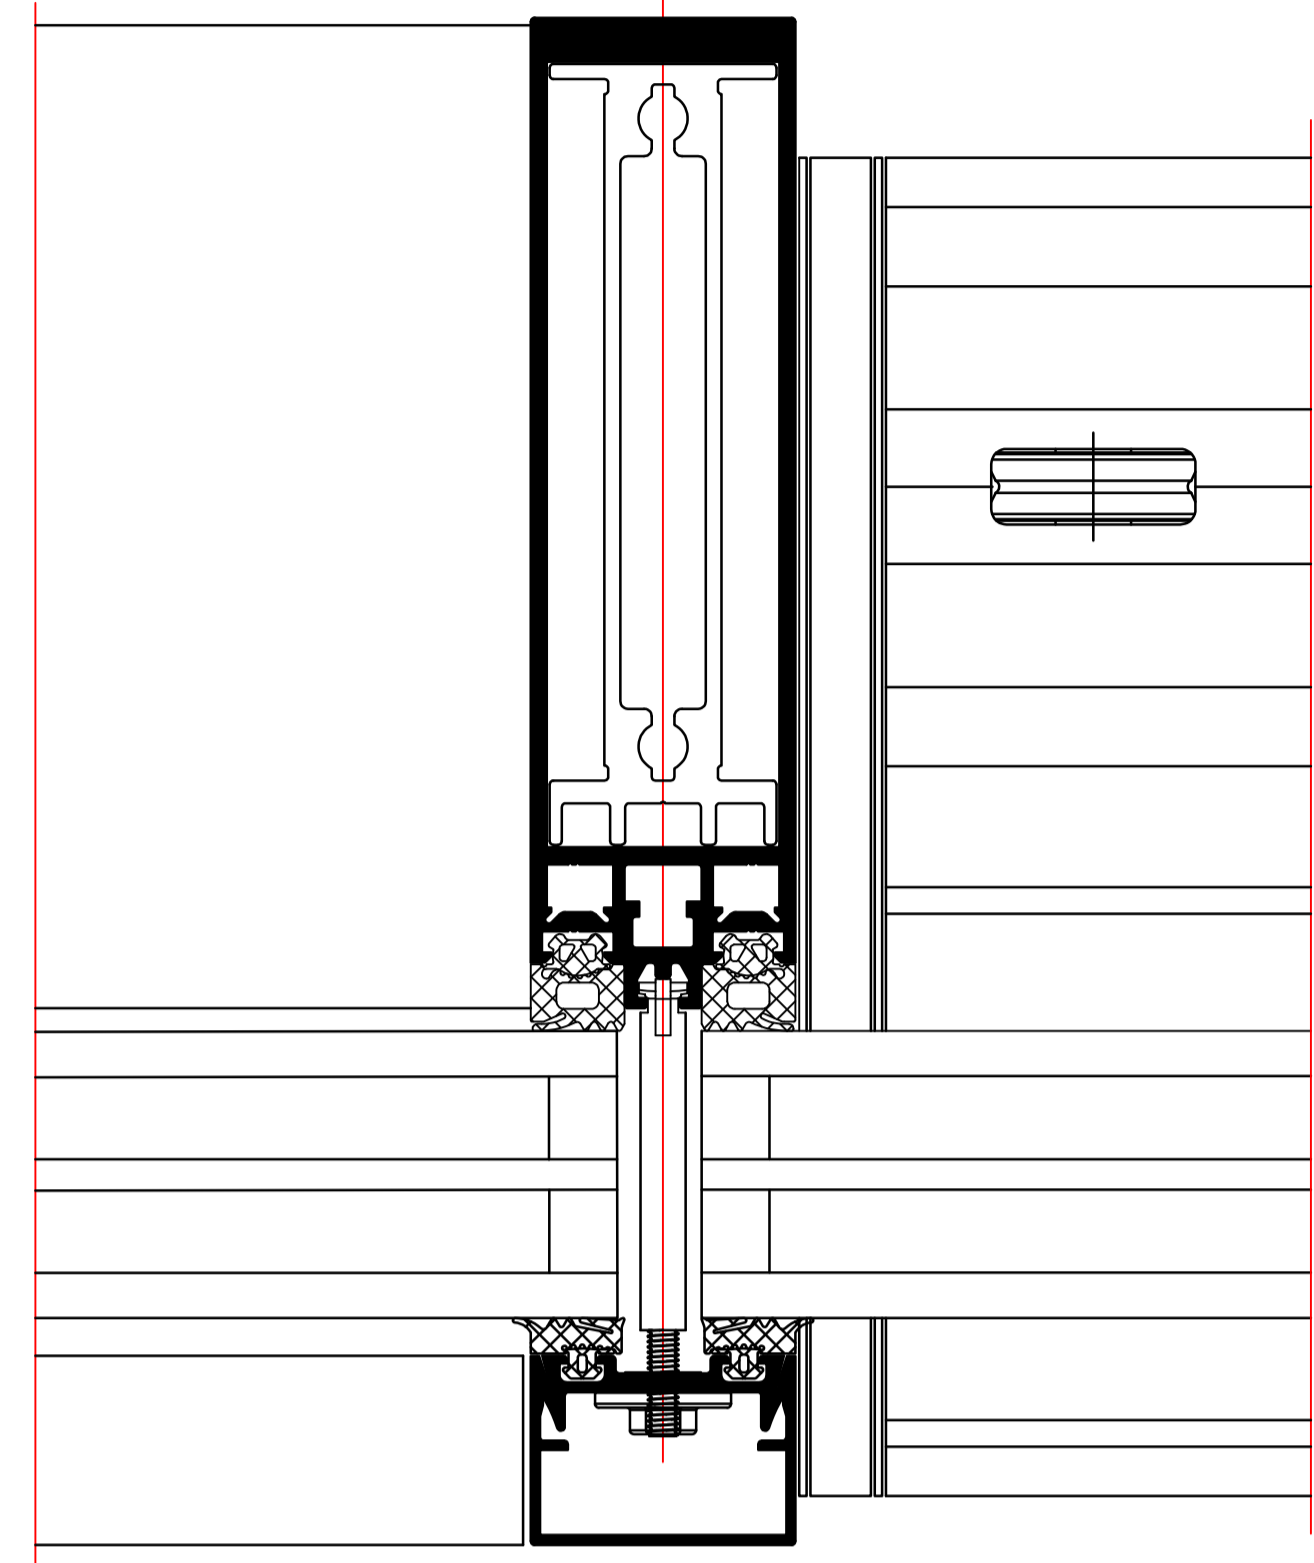

Pfosten RIVA FWS 35 PD.HI
RIVA FWS 35 PD.HI mullion

Einschubprofil
Insert profile

Abdeckprofile
Cover profiles