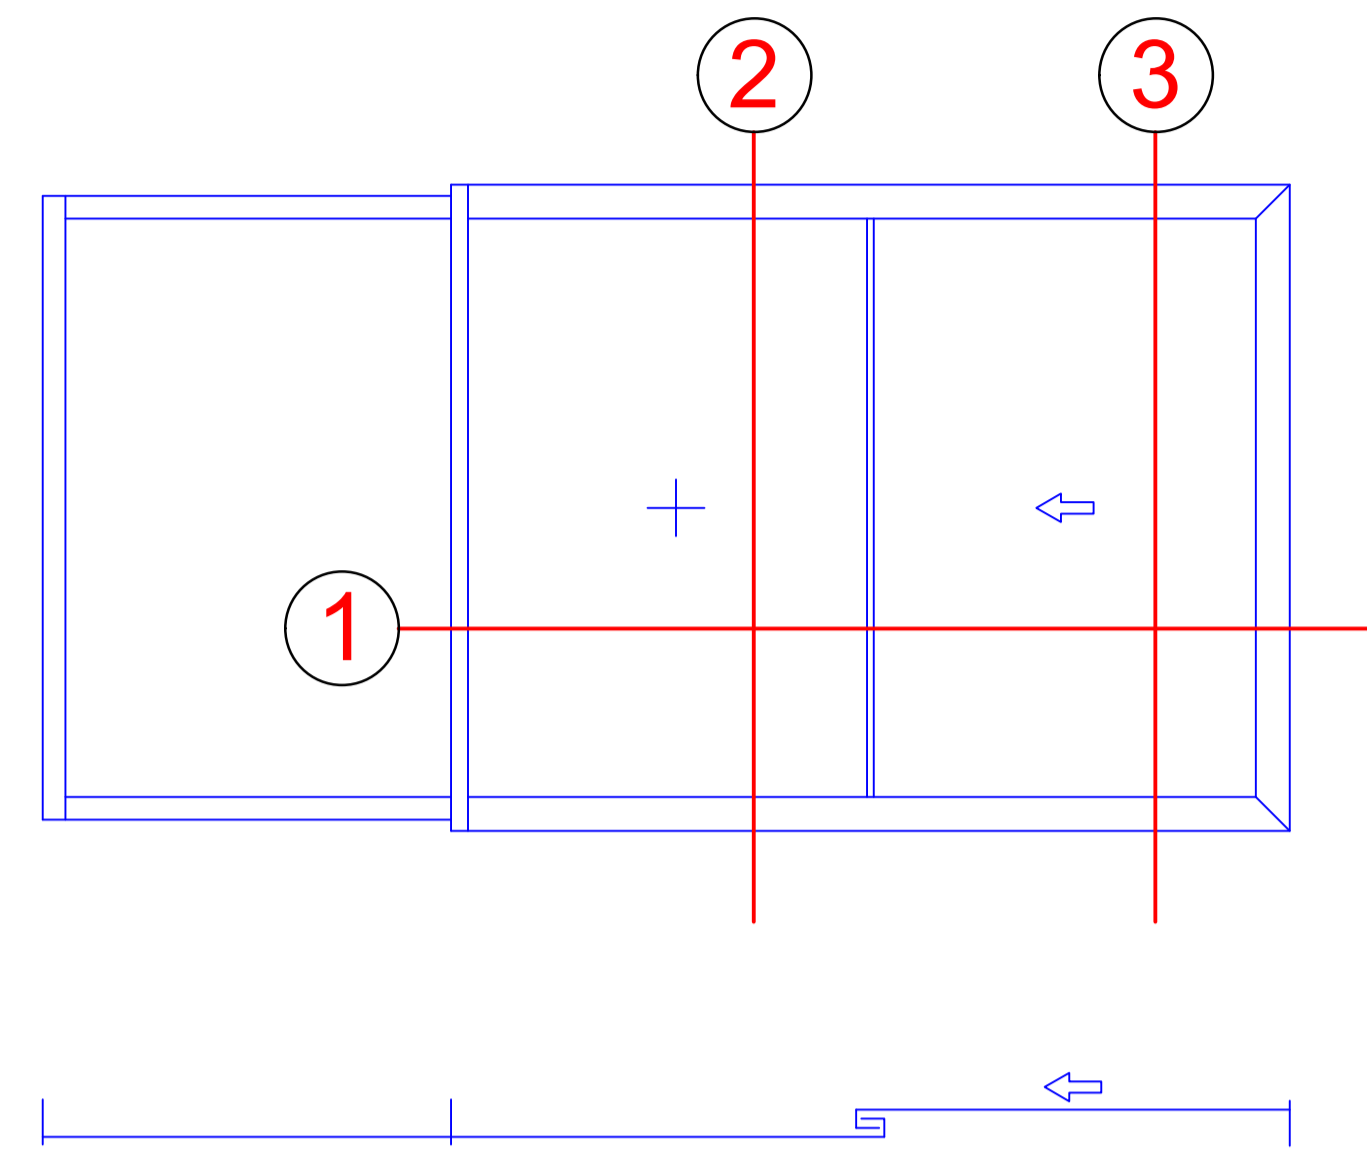

RIVA FWS 35 PD.HI mit RIVA Slide-E 67 PD Typ 2A/1
 RIVA FWS 35 PD.HI with RIVA Slide-E 67 PD type 2A/1

NO.	DATE	REVISION	BY	CHECKED	GROUP
001	01.10.2023	01
<p>RIVA Elementschleibe Riva Unit section details</p> <p>Project: Schiebefenster/Schiebetüren RIVA Slide-A 67 PD Manuell Sliding windows/Sliding doors RIVA Slide-A 67 PD Manuell</p> <p>Scale: 1:1</p> <p>Author: ...</p> <p>Check: ...</p> <p>Project manager: ...</p> <p>Customer: ...</p>					
<p>BENEDICT + RIVA</p>			<p>BENEDICT + RIVA GmbH Industriestraße 11 63089 Langen, Germany</p>		

RIVA FWS 35 PD.HI mit RIVA Slide-E 67 PD Typ 2D/1
 RIVA FWS 35 PD.HI with RIVA Slide-E 67 PD type 2D/1

NO.	DATE	REVISION	BY	CHECKED	GROUP
001	01.10.2014	01
<p>RIVA Elementschritte RIVA Unit section details</p> <p>Project: Schiebefenster/Schiebetüren RIVA Slide-A 67 PD Manuell Sliding windows/Sliding doors RIVA Slide-A 67 PD Manuell</p> <p>Scale: 1:1</p> <p>Author: ...</p> <p>Project: ...</p> <p>Client: ...</p> <p>Contract: ...</p> <p>Product: ...</p> <p>Version: ...</p>					