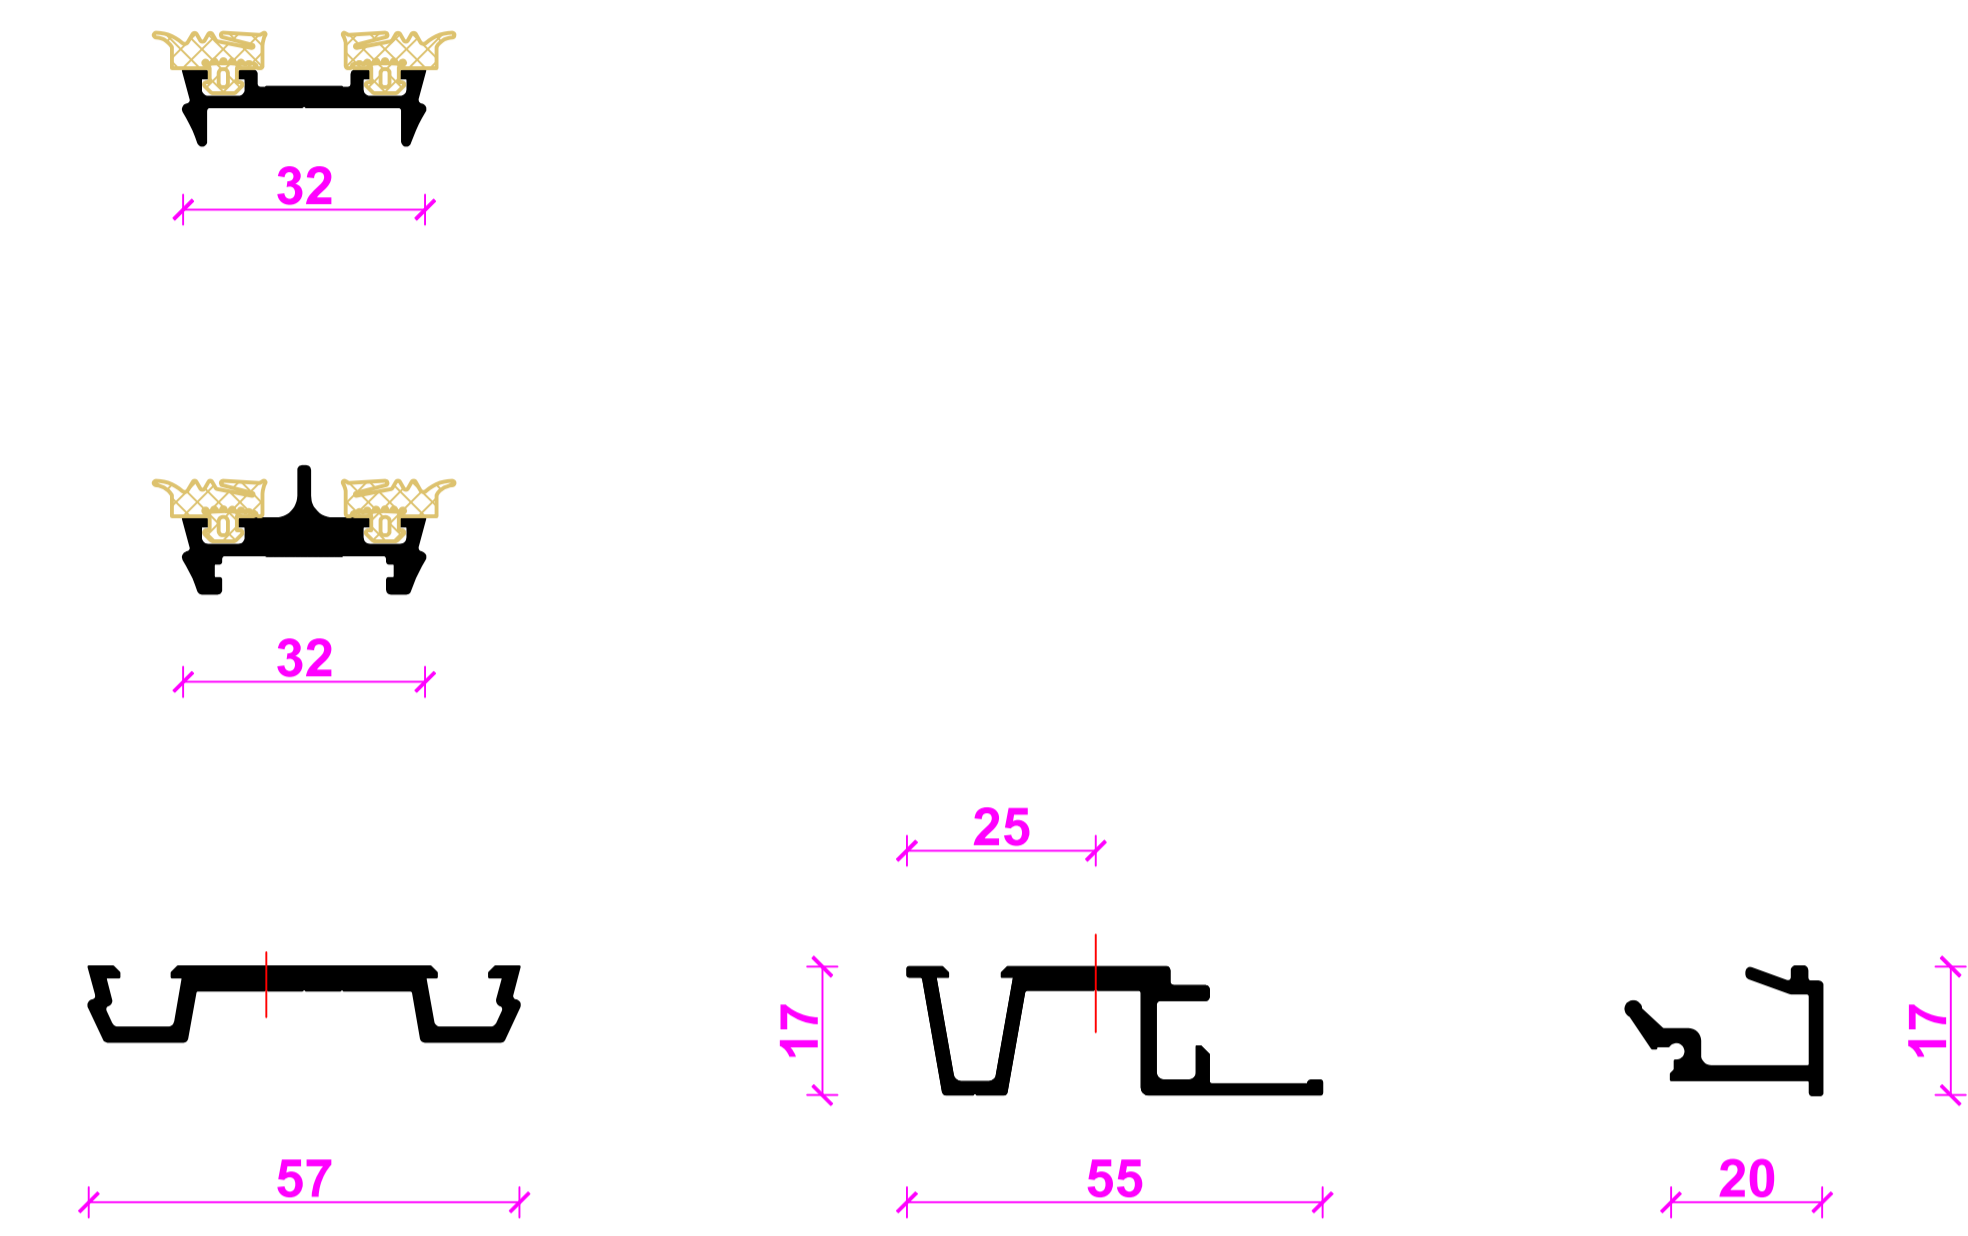

Pfosten RIVA FWS 35 PD.HI
RIVA FWS 35 PD.HI mullion

Einschubprofil
Insert profile

Abdeckprofile
Cover profiles

Profil Blendrahmen RIVA Slide-E 67 PD
RIVA Slide-E 67 PD outer frame profile

Deckschalen
Cover caps

DATE	DATE	DATE	DATE	DATE	DATE
REV	REV	REV	REV	REV	REV
DESCRIPTION	DESCRIPTION	DESCRIPTION	DESCRIPTION	DESCRIPTION	DESCRIPTION
RIVA Profilsysteme RIVA Profile systems					
Schubfenster/Schieberegler RIVA, Slide-A 67 PD Manuell Sliding windows/Sliding doors RIVA, Slide-A 67 PD Manuell					
BENEDICT + RIVA GmbH Krauss-Landau, Germany