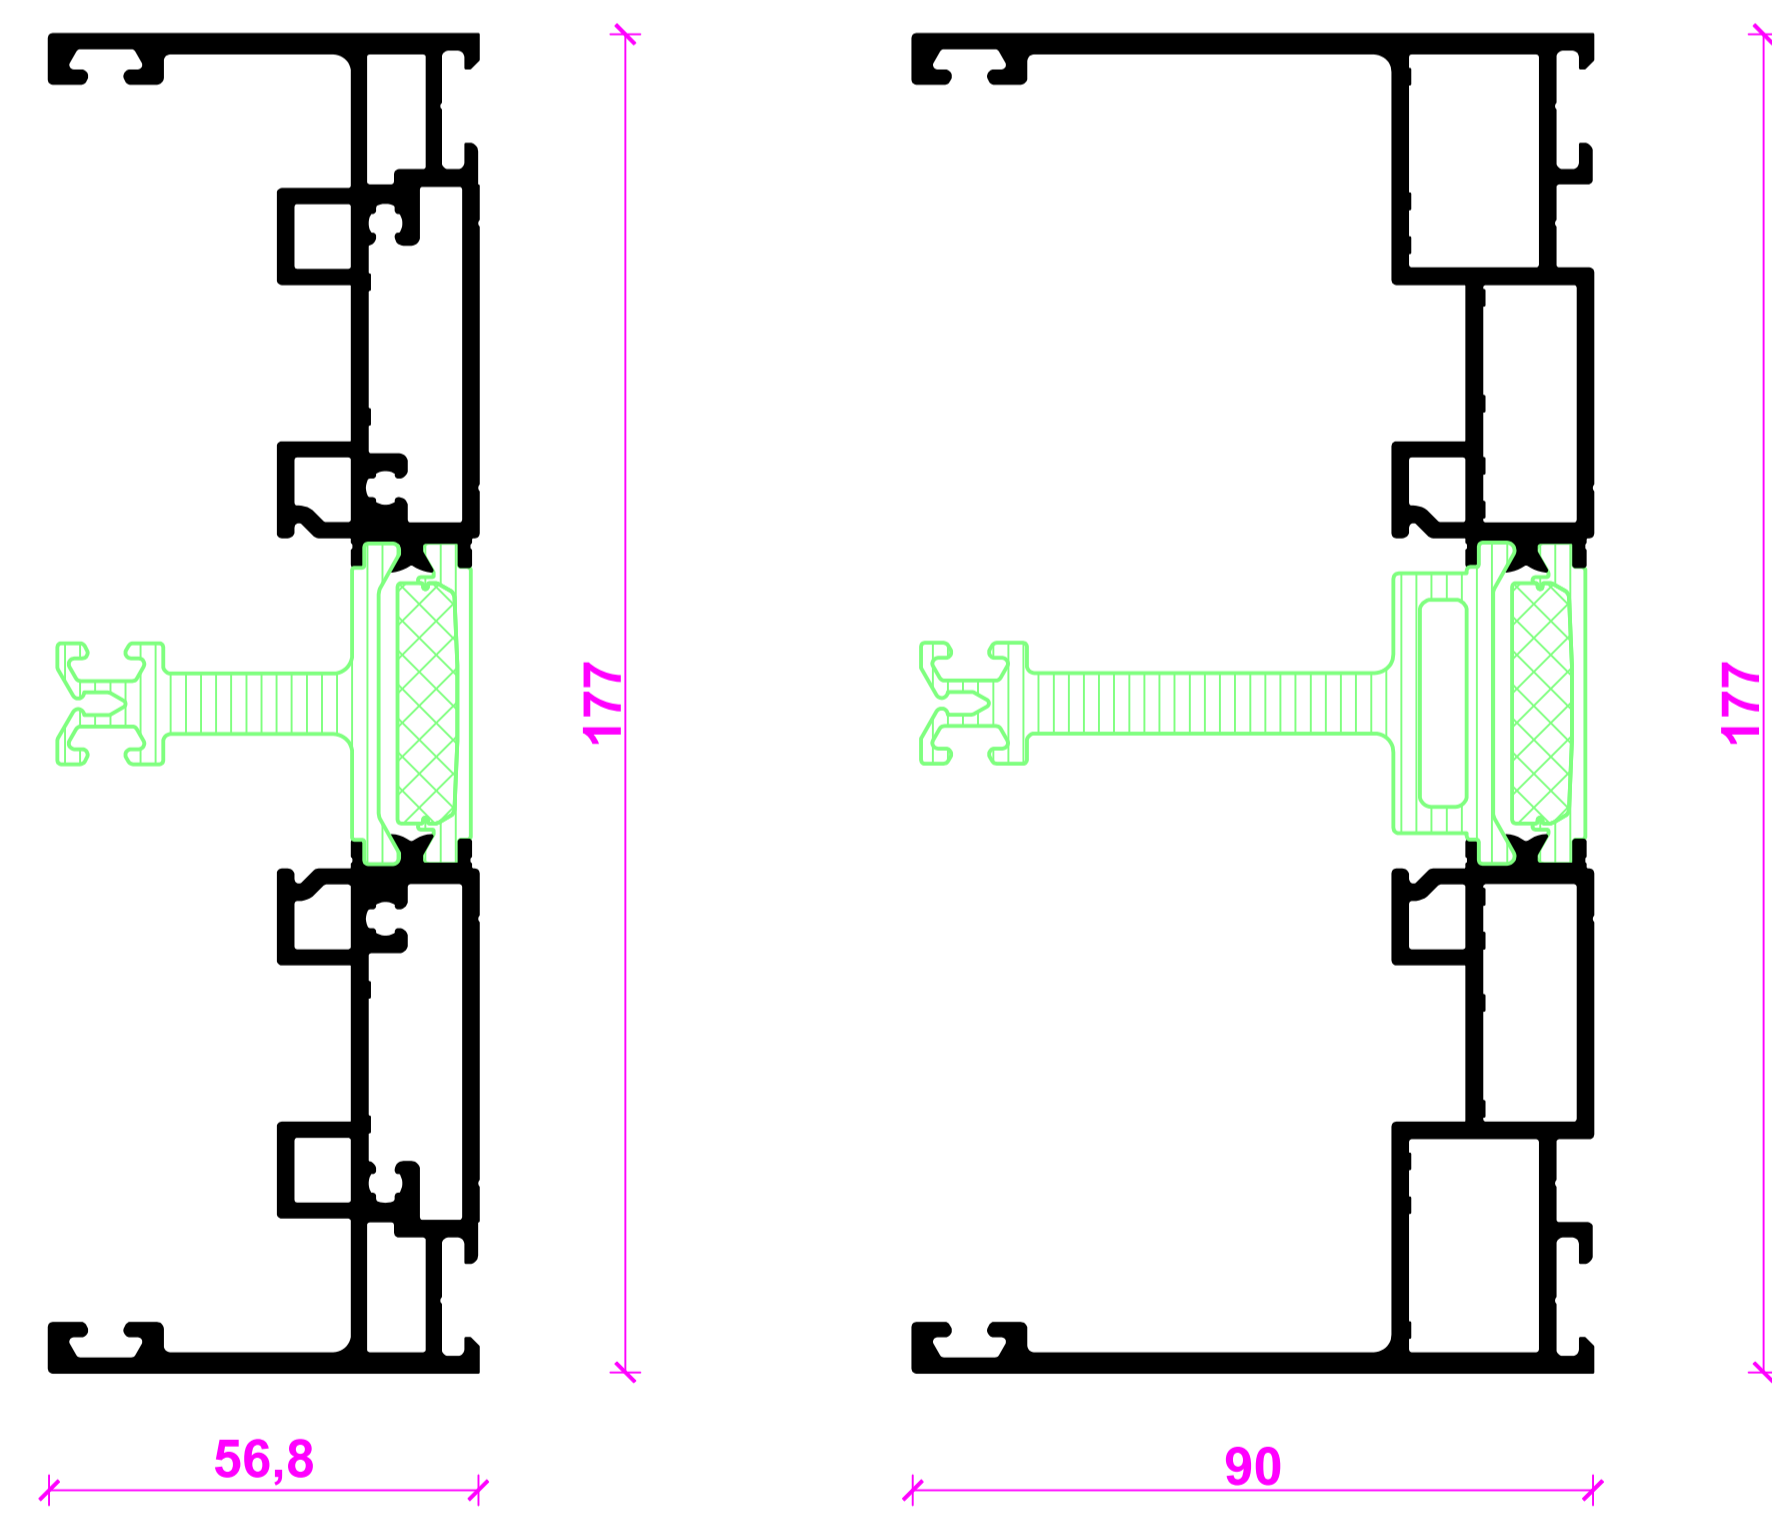

RIVA FWS 35 PD.HI mit RIVA Slide-E 67 PD Typ 2D/1
 RIVA FWS 35 PD.HI with RIVA Slide-E 67 PD type 2D/1

NO.	DATE	REVISION	BY	CHECKED	GROUP
001	01.10.2014	01
<p>RIVA Elementschritte RIVA Unit section details</p> <p>Project: Schiebefenster/Schiebetüren RIVA Slide-A 67 PD Manuell Sliding windows/Sliding doors RIVA Slide-A 67 PD Manuell</p> <p>Scale: 1:1</p> <p>Author: ...</p> <p>Project: ...</p> <p>Client: ...</p> <p>Contract: ...</p> <p>Product: ...</p> <p>Version: ...</p>					

Pfosten RIVA FWS 35 PD.HI
RIVA FWS 35 PD.HI mullion

Einschubprofil
Insert profile

Abdeckprofile
Cover profiles

Profil Blendrahmen RIVA Slide-E 67 PD
RIVA Slide-E 67 PD outer frame profile

Deckschalen
Cover caps