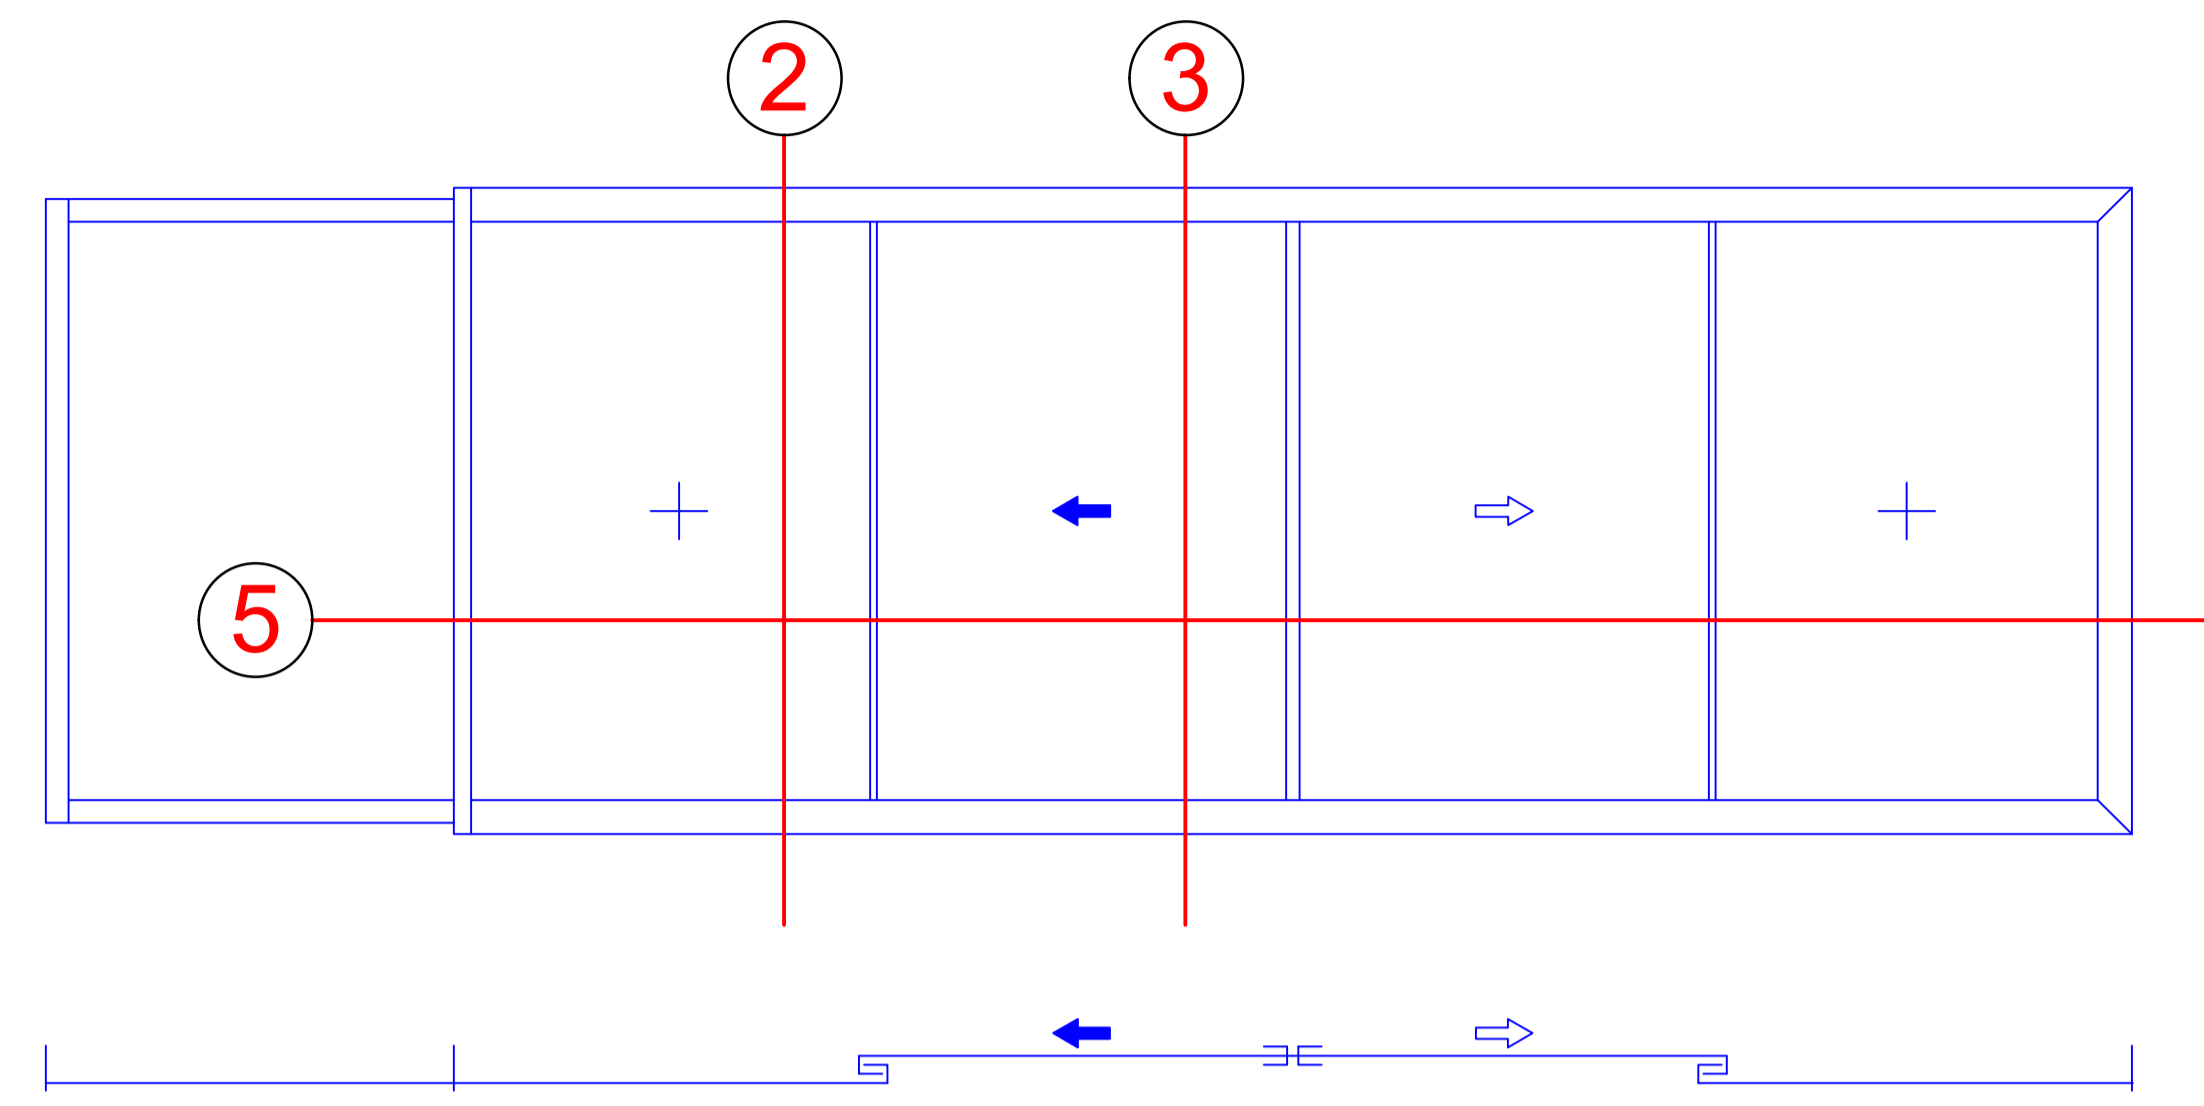

RIVA FWS 35 PD.HI mit RIVA Slide-E 67 PD Typ 2A/1
 RIVA FWS 35 PD.HI with RIVA Slide-E 67 PD type 2A/1

NO.	DATE	REVISION	BY	CHECKED	GROUP
001	01.10.2023	01
<p>RIVA Elementschleibe Riva Unit section details</p> <p>Project: Schiebefenster/Schiebetüren RIVA Slide-A 67 PD Manuell Sliding windows/Sliding doors RIVA Slide-A 67 PD Manuell</p> <p>Scale: 1:1</p> <p>Author: ...</p> <p>Check: ...</p> <p>Project manager: ...</p> <p>Customer: ...</p>					
<p>BENEDICT + RIVA</p>			<p>BENEDICT + RIVA GmbH Industriestraße 11 63089 Langen, Germany</p>		

RIVA FWS 35 PD.HI mit RIVA Slide-E 67 PD Typ 2D/1
 RIVA FWS 35 PD.HI with RIVA Slide-E 67 PD type 2D/1

NO.	DATE	REVISION	BY	CHECKED	GROUP
001	01.10.2014	01
<p>RIVA Elementschritte RIVA Unit section details</p> <p>Project: Schiebefenster/Schiebetüren RIVA Slide-A 67 PD Manuell Sliding windows/Sliding doors RIVA Slide-A 67 PD Manuell</p> <p>Scale: 1:1</p> <p>Author: ...</p> <p>Project: ...</p> <p>Client: ...</p> <p>Contract: ...</p> <p>Product: ...</p> <p>Version: ...</p>					