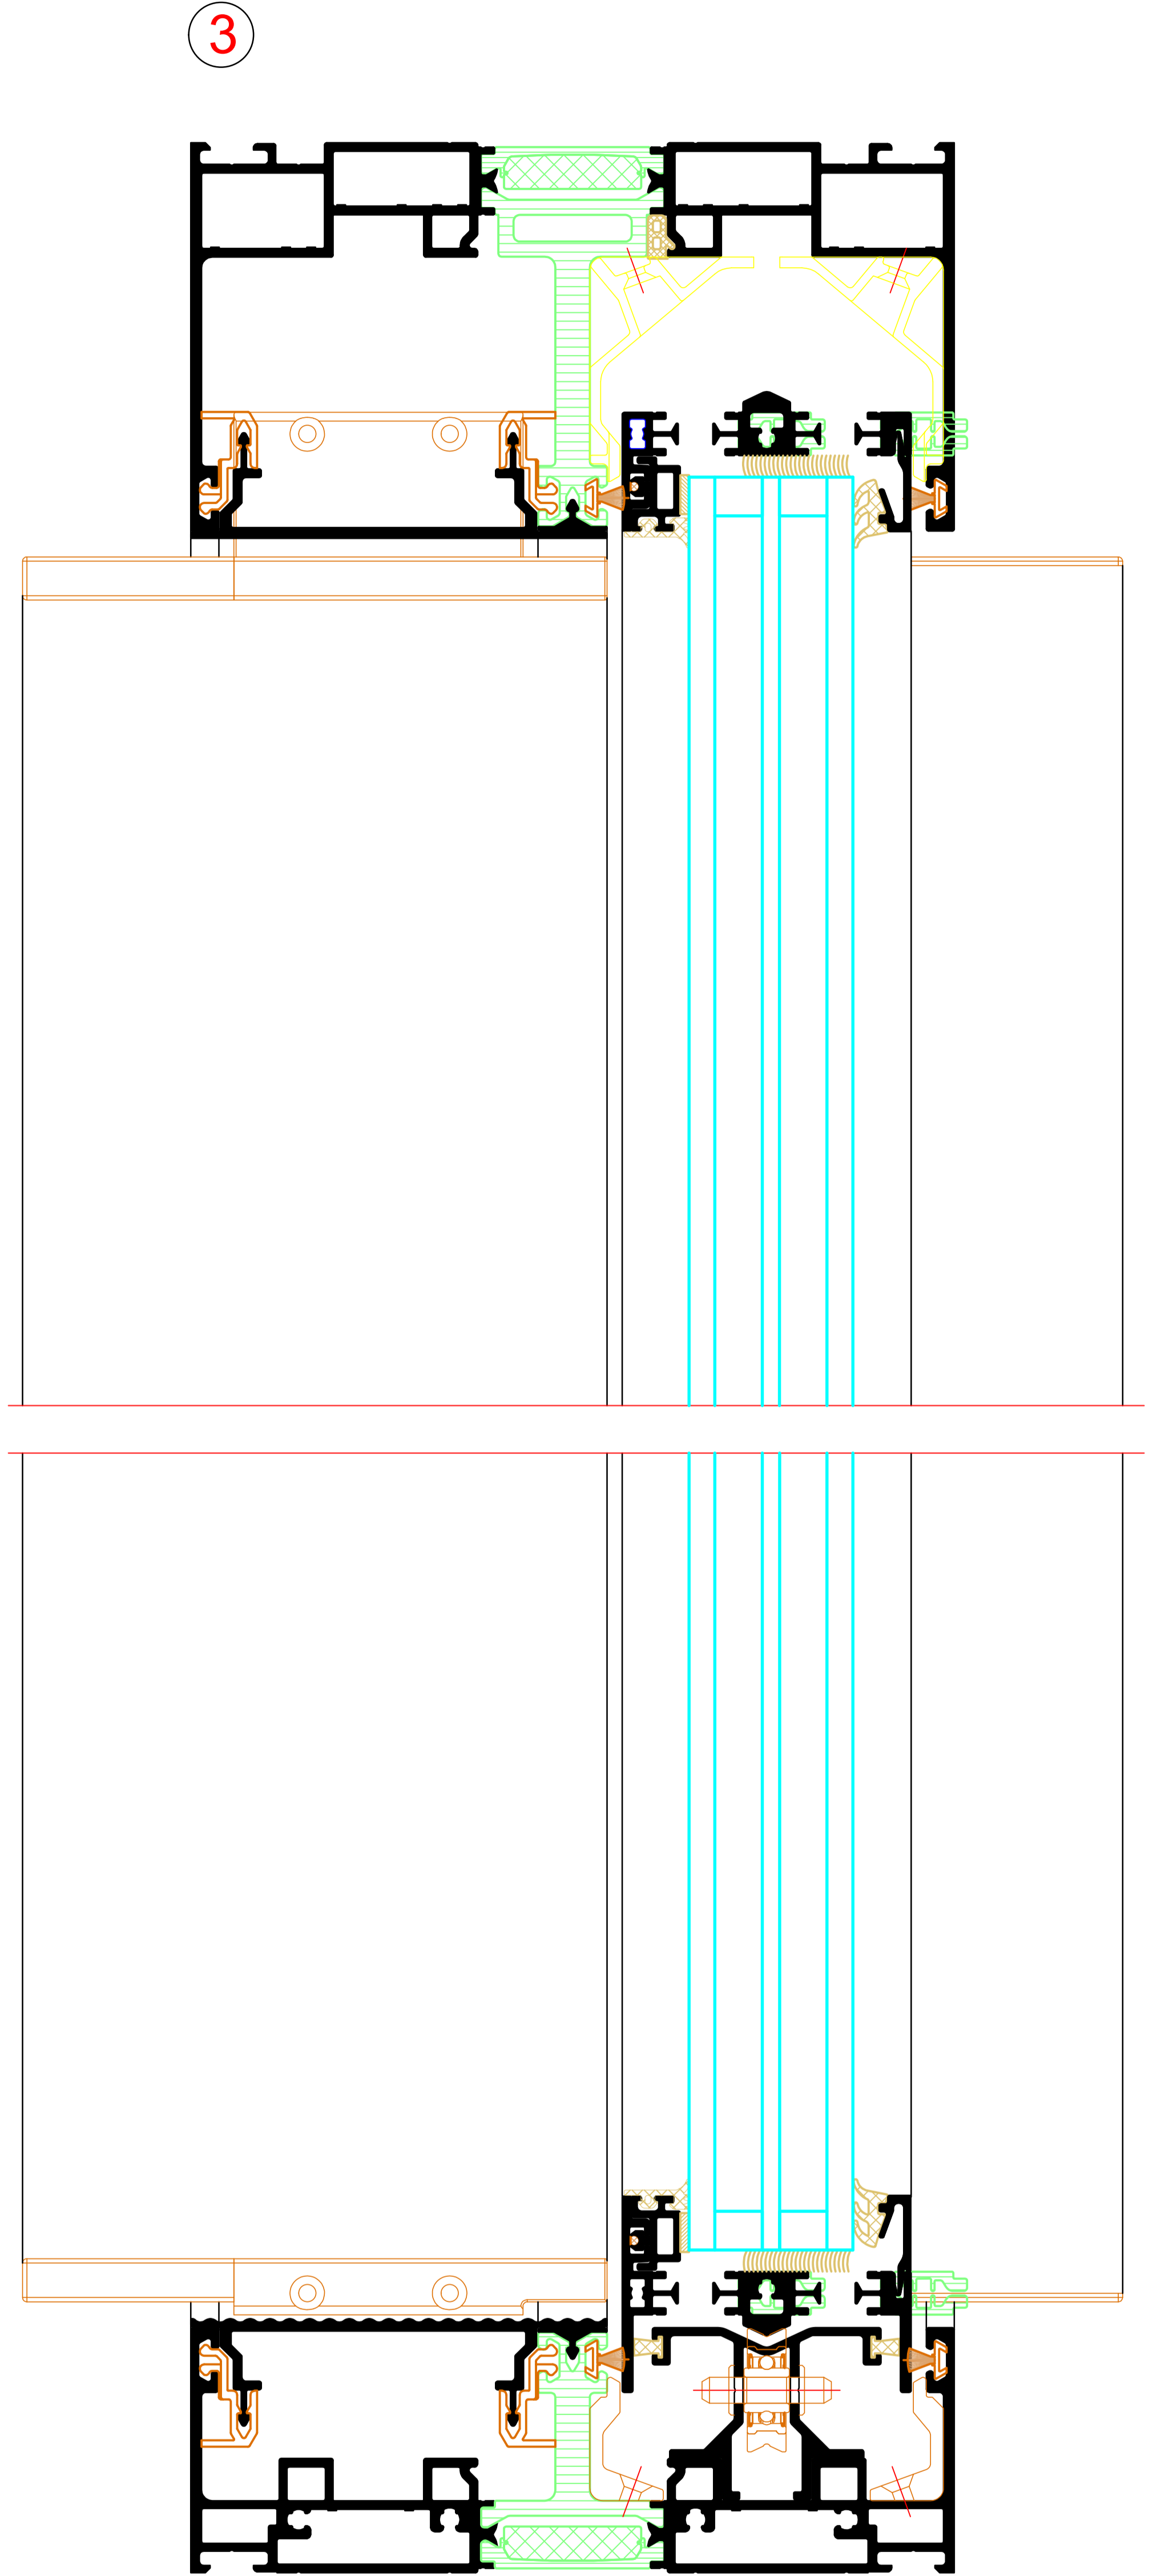

RIVA FWS 35 PD.HI mit RIVA Slide-E 67 PD Typ 2A/1
 RIVA FWS 35 PD.HI with RIVA Slide-E 67 PD type 2A/1

NO.	DATE	REVISION	BY	CHECKED	GROUP
001	01.10.2023	01
<p>RIVA Elementschleibe Riva Unit section details</p> <p>Project: Schiebefenster/Schiebetüren RIVA Slide-A 67 PD Manuell Sliding windows/Sliding doors RIVA Slide-A 67 PD Manuell</p> <p>Scale: 1:1</p> <p>Author: ...</p> <p>Check: ...</p> <p>Project manager: ...</p> <p>Customer: ...</p>					
<p>BENEDICT + RIVA</p>			<p>BENEDICT + RIVA GmbH Industriestraße 11 63089 Langen, Germany</p>		

RIVA FWS 35 PD.HI mit RIVA Slide-E 67 PD Typ 2D/1
 RIVA FWS 35 PD.HI with RIVA Slide-E 67 PD type 2D/1

NO.	DATE	REVISION	BY	CHECKED	GROUP
001	01.10.2014	01
<p>RIVA Elementschritte RIVA Unit section details</p> <p>Project: Schiebefenster/Schiebetüren RIVA Slide-A 67 PD Manuell Sliding windows/Sliding doors RIVA Slide-A 67 PD Manuell</p> <p>Scale: 1:1</p> <p>Author: ...</p> <p>Project: ...</p> <p>Client: ...</p> <p>Contract: ...</p> <p>Product: ...</p> <p>Version: ...</p>					