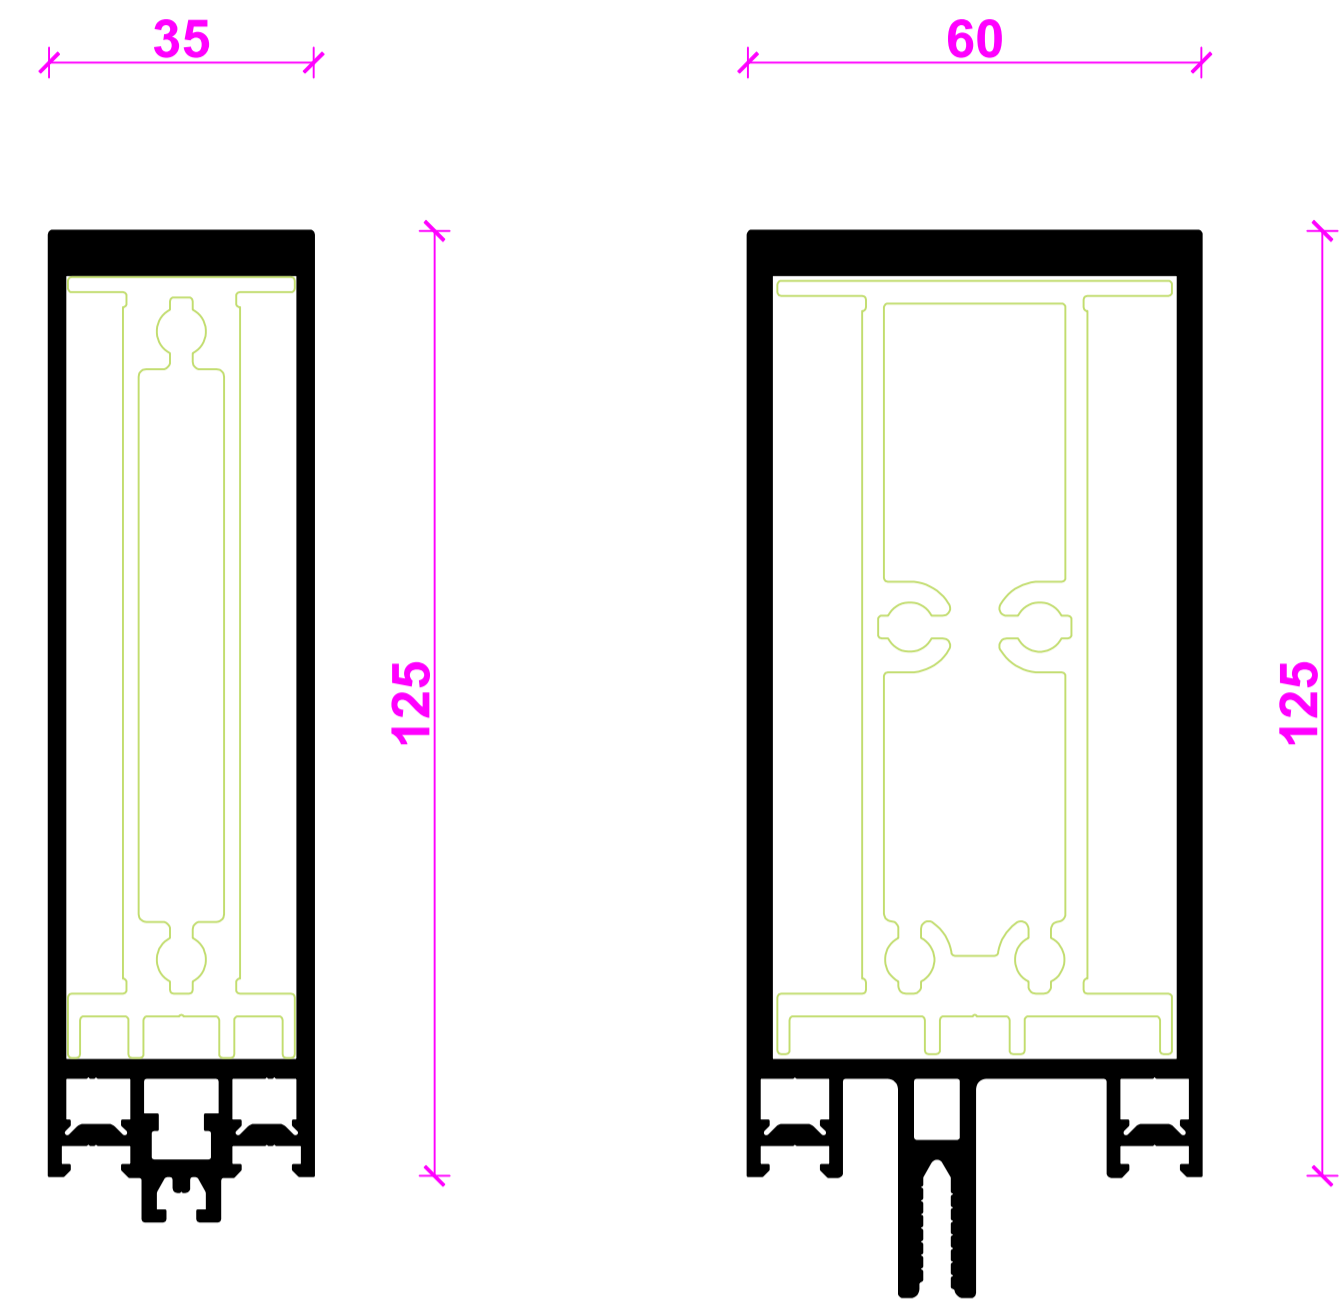

Pfosten RIVA FWS 35 PD.HI
RIVA FWS 35 PD.HI mullion

Einschubprofil
Insert profile

Abdeckprofile
Cover profiles