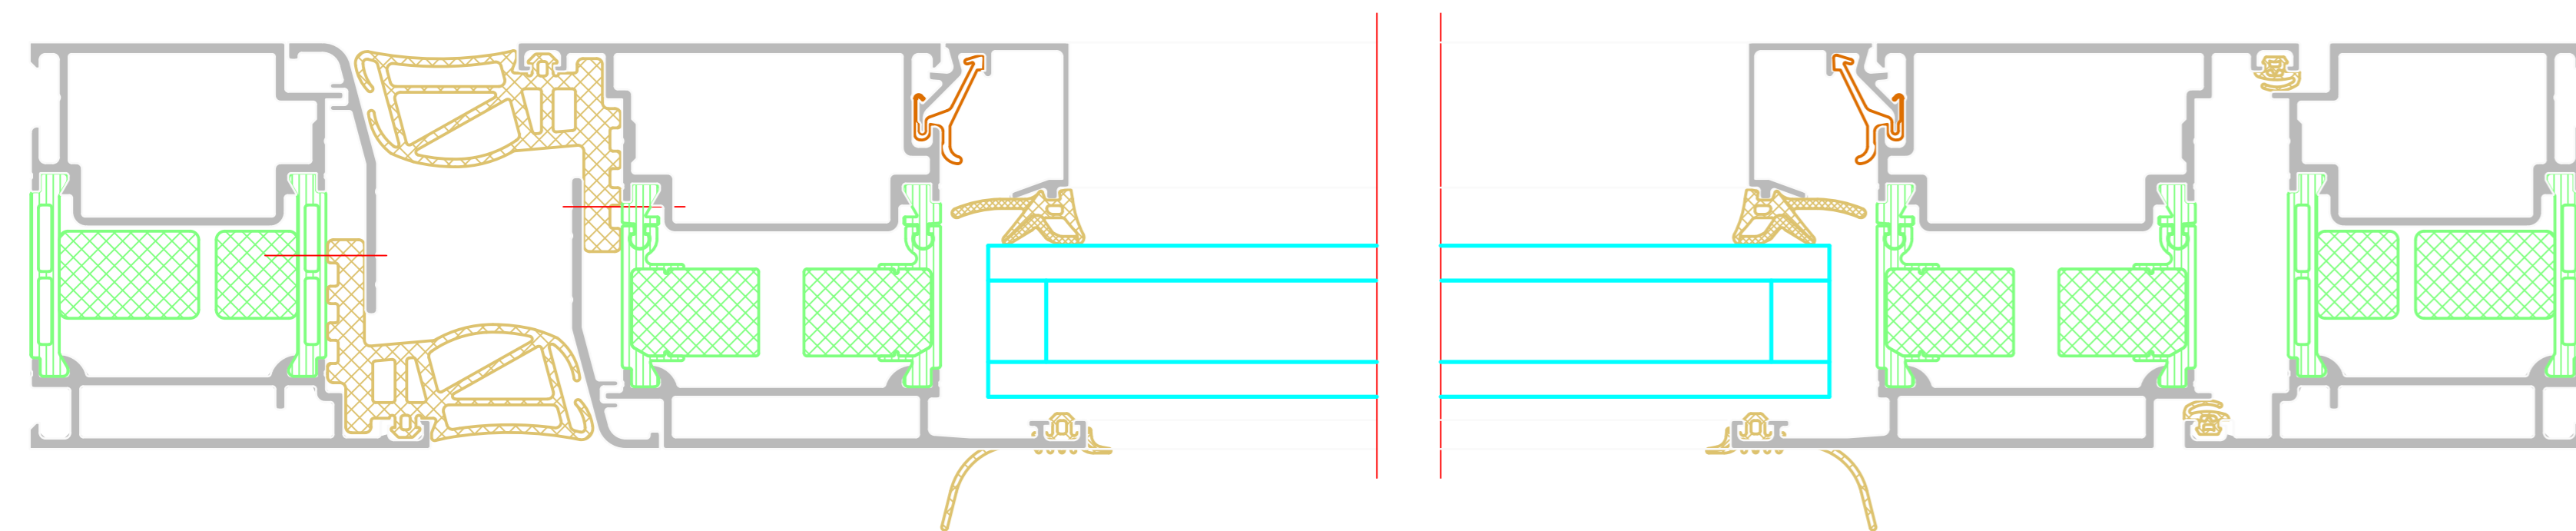

Einflügelige Tür
Single-leaf door

Zweiflügelige Tür
Double-leaf door

INDEX	DATE	REVISION	DESIGNED	DRAWN
		CHANGE	BY	DATE
PLANNOVIT PLAN CONTENT Riva Elementbeispiele Riva Unit examples				
PROJECT Tür RIVA ADS 70.HI Innen öffnend, mit Klemmschutz Door RIVA ADS 70.HI inward opening, with finger-trap protection				PROJECT NR. PROJECT NO.
ARCHITECT CLIENT				
PLANNING PLANNER BENEDICT + RIVA				
ADDRESS/OWNER CONTACT PERSON NAME/ADDRESS BENEDICT + RIVA GmbH Röschelstrasse 13 04229 Leipzig, Germany				
PLANNING TYPE	STATUS	PLANNING FORMAT	SCALE	DESIGNED BY
		DWG	1:100	BY
PLANNING NUMBER	DOCUMENT NUMBER			

Einflügelige Tür
Single-leaf door

A

B

NO.	DATE	REVISION	BY	CHECKED	APPROVED
1	2024-01-15	Initial	J. Schmidt	M. Müller	K. Weber
2	2024-02-01	Revised	J. Schmidt	M. Müller	K. Weber

RIVA Elementschritte
 Riva Unit section details