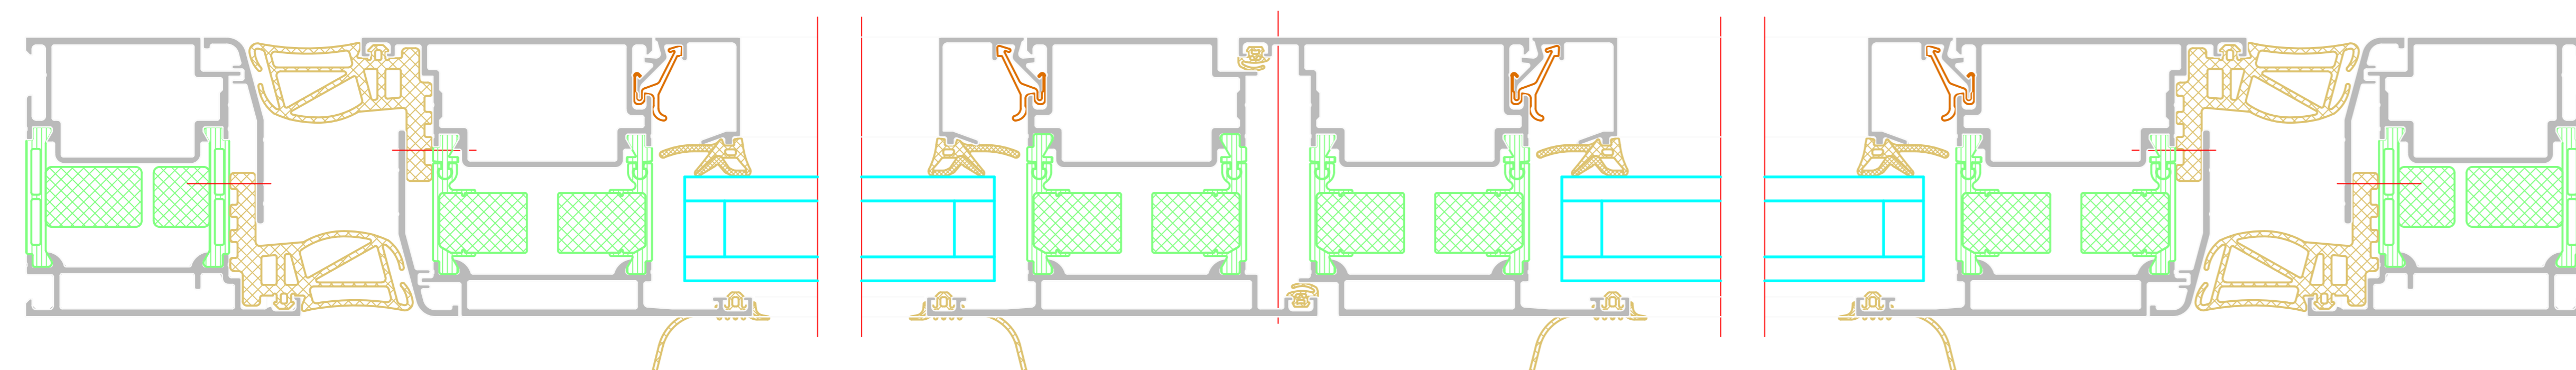

Zweiflügelige Tür
Double-leaf door

C