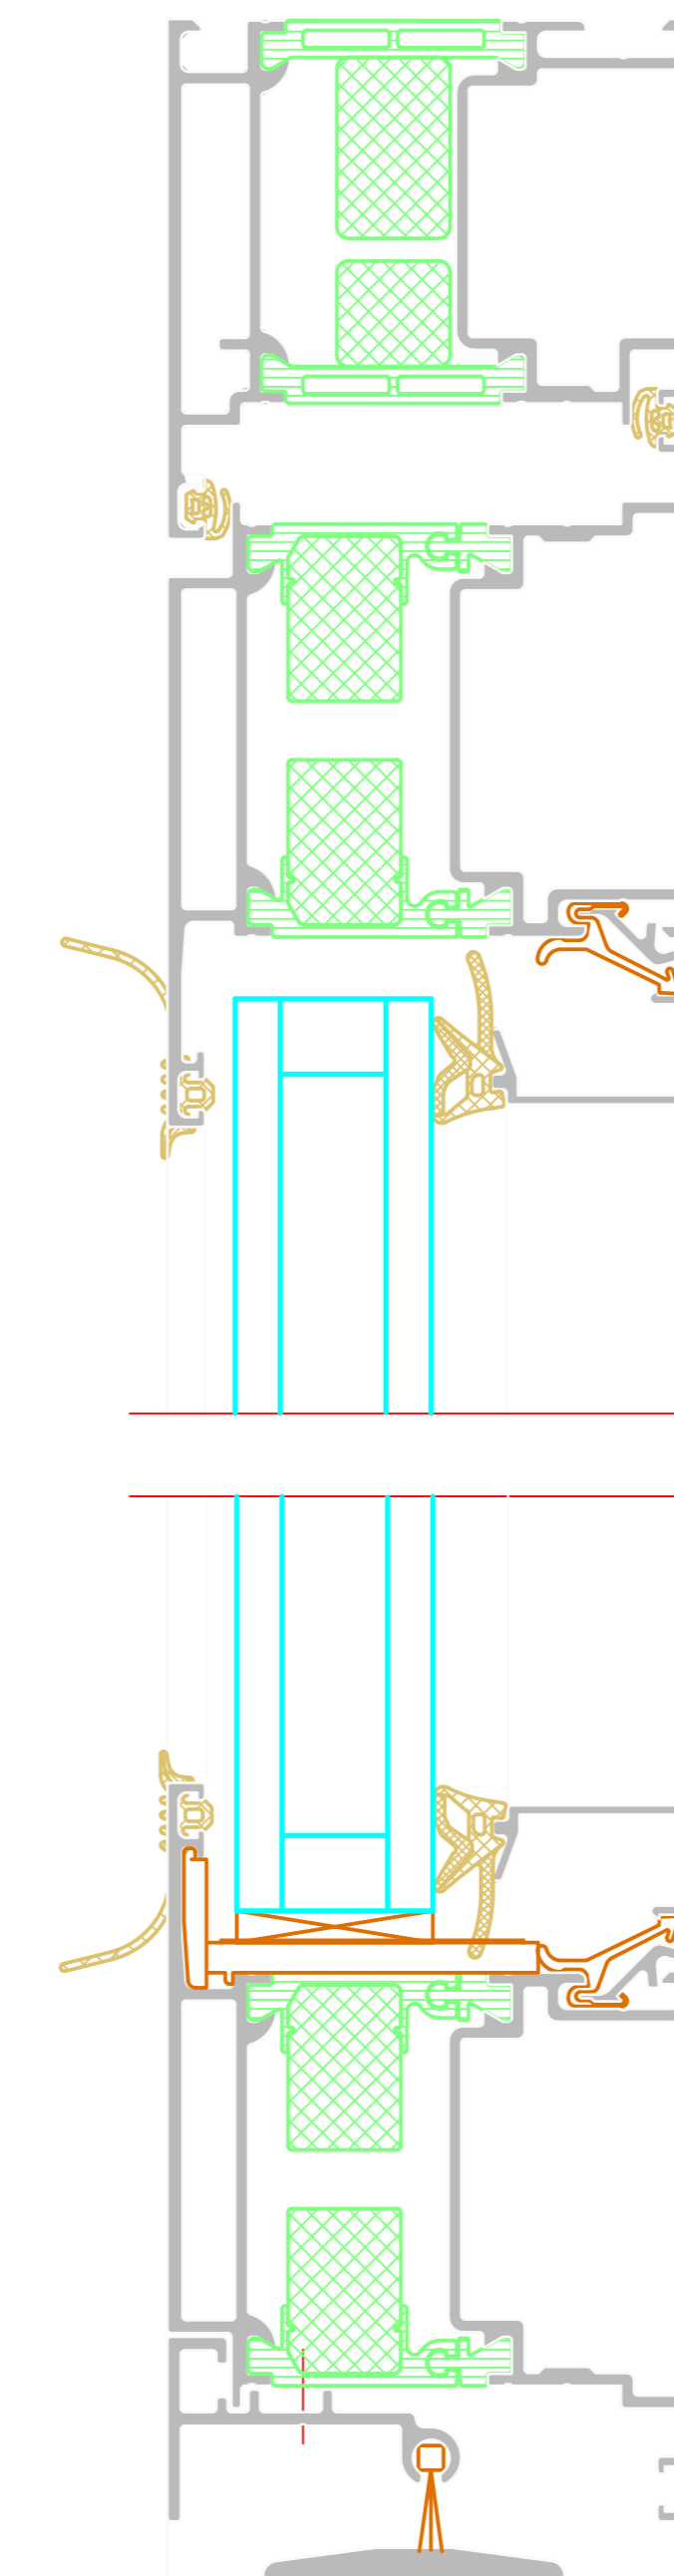

Einflügelige Tür
Single-leaf door

Zweiflügelige Tür
Double-leaf door

INDEX	DATE	REVISION	DESIGNED	DRAWN
		CHANGE	BY	DATE
PLANNOVIT PLAN CONTENT Riva Elementbeispiele Riva Unit examples				
PROJECT Tür RIVA ADS 70.HI Innen öffnend, mit Klemmschutz Door RIVA ADS 70.HI inward opening, with finger-trap protection				PROJECT NR. PROJECT NO.
ARCHITECT CLIENT				
PLANNING PLANNER BENEDICT + RIVA				
ADDRESS/OWNER CONTACT PERSON NAME/ADDRESS BENEDICT + RIVA GmbH Röschelstrasse 13 04229 Leipzig, Germany				
PLANNING TYPE	STATUS	PLANNING FORMAT	SCALE	DESIGNED BY
		DWG	1:100	BY
PLANNING NUMBER	DOCUMENT NUMBER			

Einflügelige Tür
Single-leaf door

A

B

NO.	DATE	REVISION	BY	CHECKED	APPROVED
1	2024-01-15	Initial	J. Schmidt	M. Müller	K. Weber
2	2024-02-01	Revised	J. Schmidt	M. Müller	K. Weber

RIVA Elementschritte
 Riva Unit section details