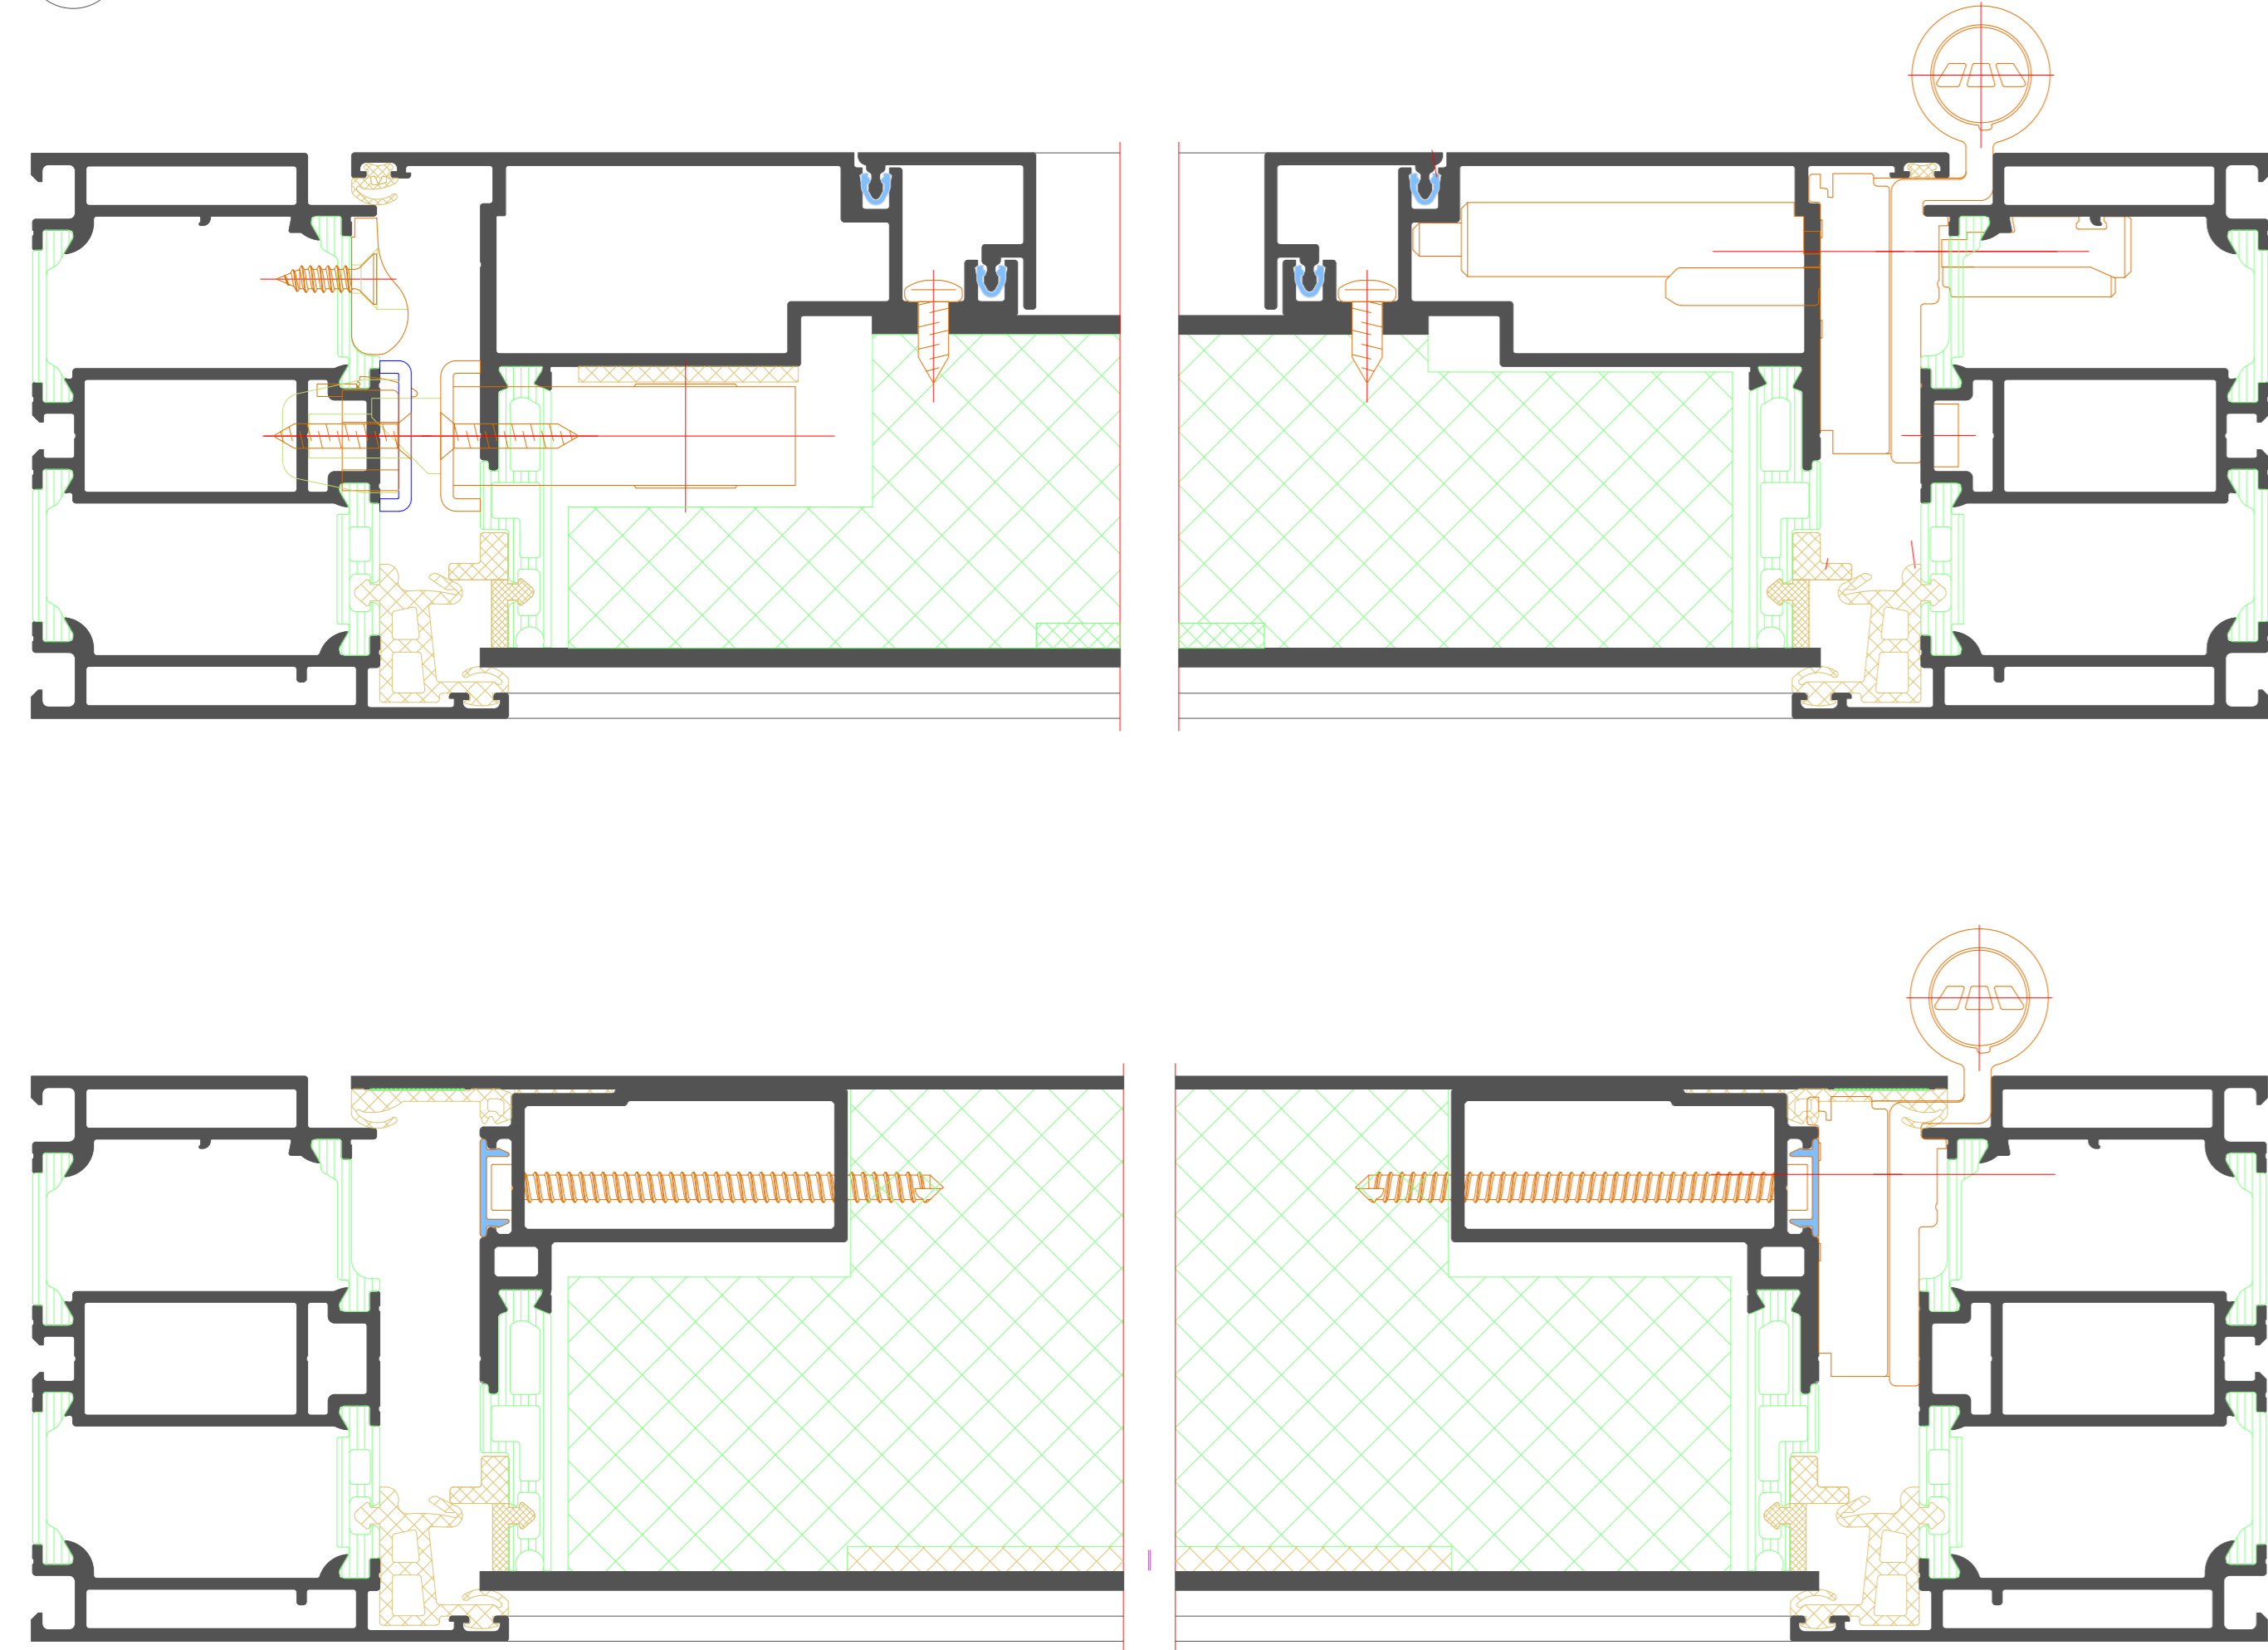

Einflügelige Tür
Single-leaf door

A

B

B

NO.	DATE	REVISION	REVISION	DATE
1	2024	01		
<p>Project: Riva Elementschelle Riva Unit section details</p> <p>Product: Tür RIVA AD UP 90 BL Residential Innen öffend. Schließung Door RIVA AD UP 90 BL Residential inward opening Flush-fitted</p>				
<p>Manufacturer: BENEDICT + RIVA Benedict + Riva GmbH Helmweg 11 42699 Solingen, Germany</p>				

Einflügelige Tür
Single-leaf door

A

B

B

NO.	DATE	REVISION	REVISION BY	DATE
1	2021	01	01	2021
<p>Riva Elementschelle Riva Unit section details</p> <p>Tür RIVA AD UP 90 BL Residential Innen öffend. Schließung Door RIVA AD UP 90 BL Residential inward opening Flush-fitted</p>				
<p>BENEDICT + RIVA BENEDICT + RIVA GmbH Helmholtzstr. 11 42699 Solingen, Germany</p>				