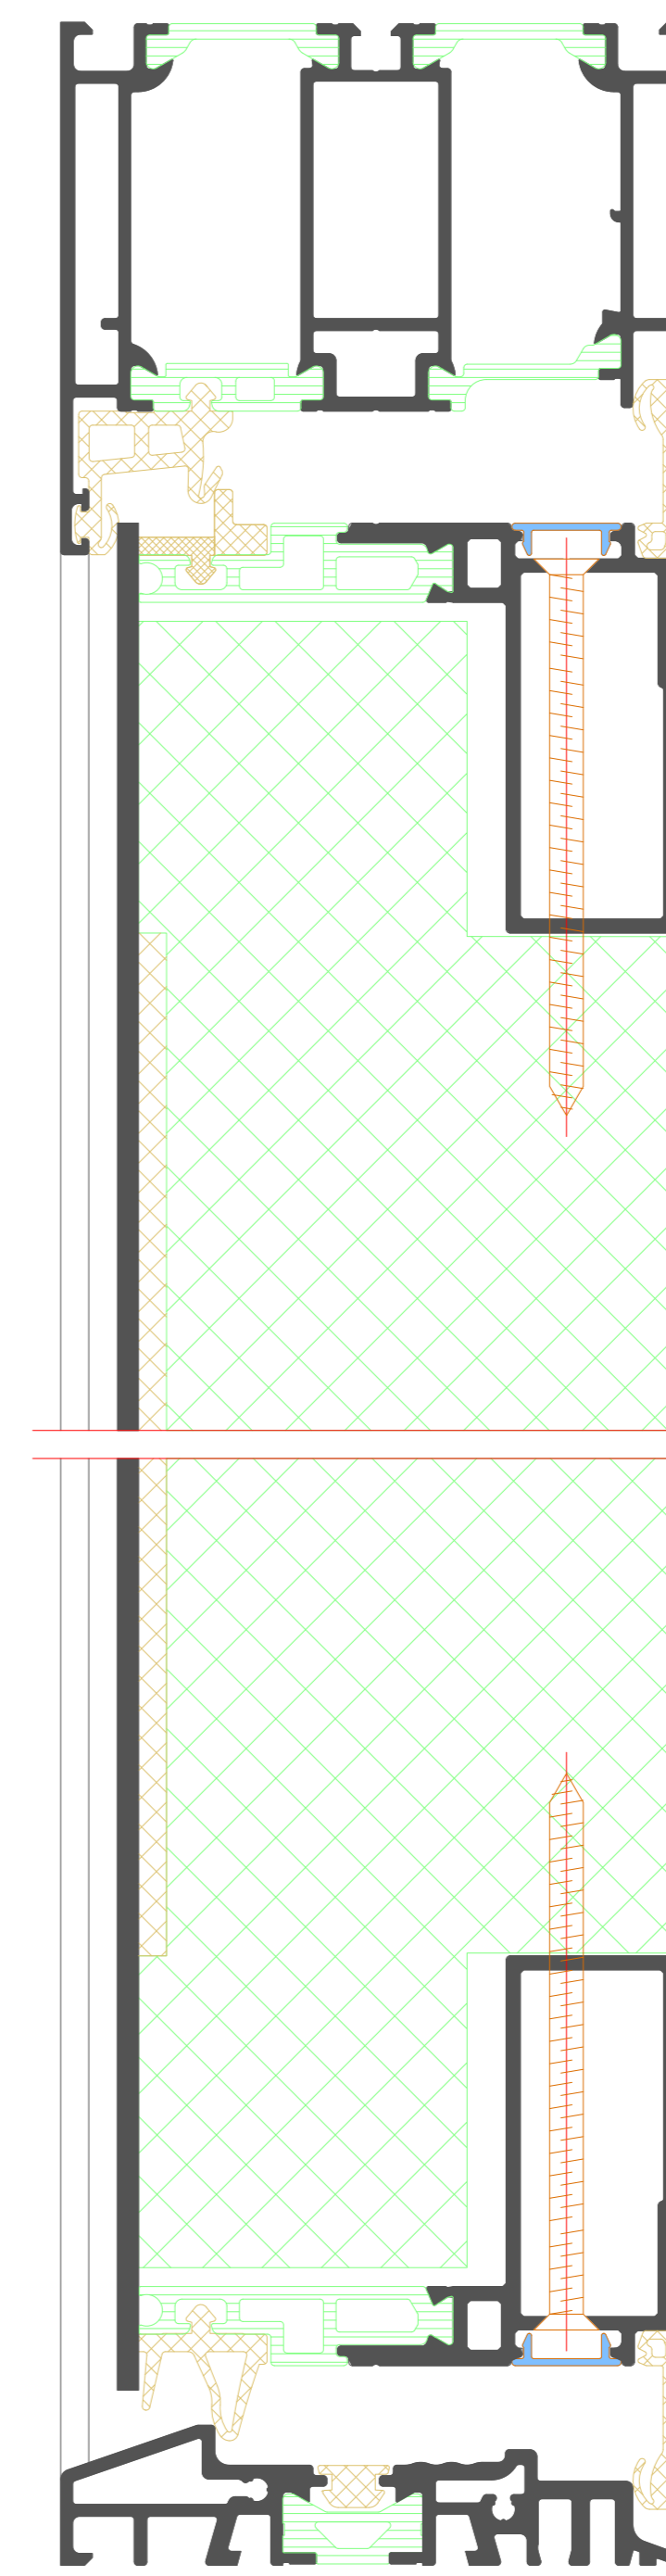

Einflügelige Tür
Single-leaf door

A

B

B

NO.	DATE	REVISION	REVISION	DATE
1	2024	01		
<p>Project: Riva Elementschelle Riva Unit section details</p> <p>Product: Tür RIVA AD UP 90 BL Residential Innen öffend. Schließung Door RIVA AD UP 90 BL Residential inward opening Flush-fitted</p>				
<p>Manufacturer: BENEDICT + RIVA Benedict + Riva GmbH Helmweg 11 42699 Solingen, Germany</p>				

Einflügelige Tür
Single-leaf door

A

B

B

NO.	DATE	REVISION	REVISION BY	DATE
1	2021	01	01	2021
<p>Riva Elementschelle Riva Unit section details</p> <p>Tür RIVA AD UP 90 BL Residential Innen öffend. Schließung Door RIVA AD UP 90 BL Residential inward opening Flush-fitted</p>				
<p>BENEDICT + RIVA BENEDICT + RIVA GmbH Helmholtzstr. 11 42699 Solingen, Germany</p>				