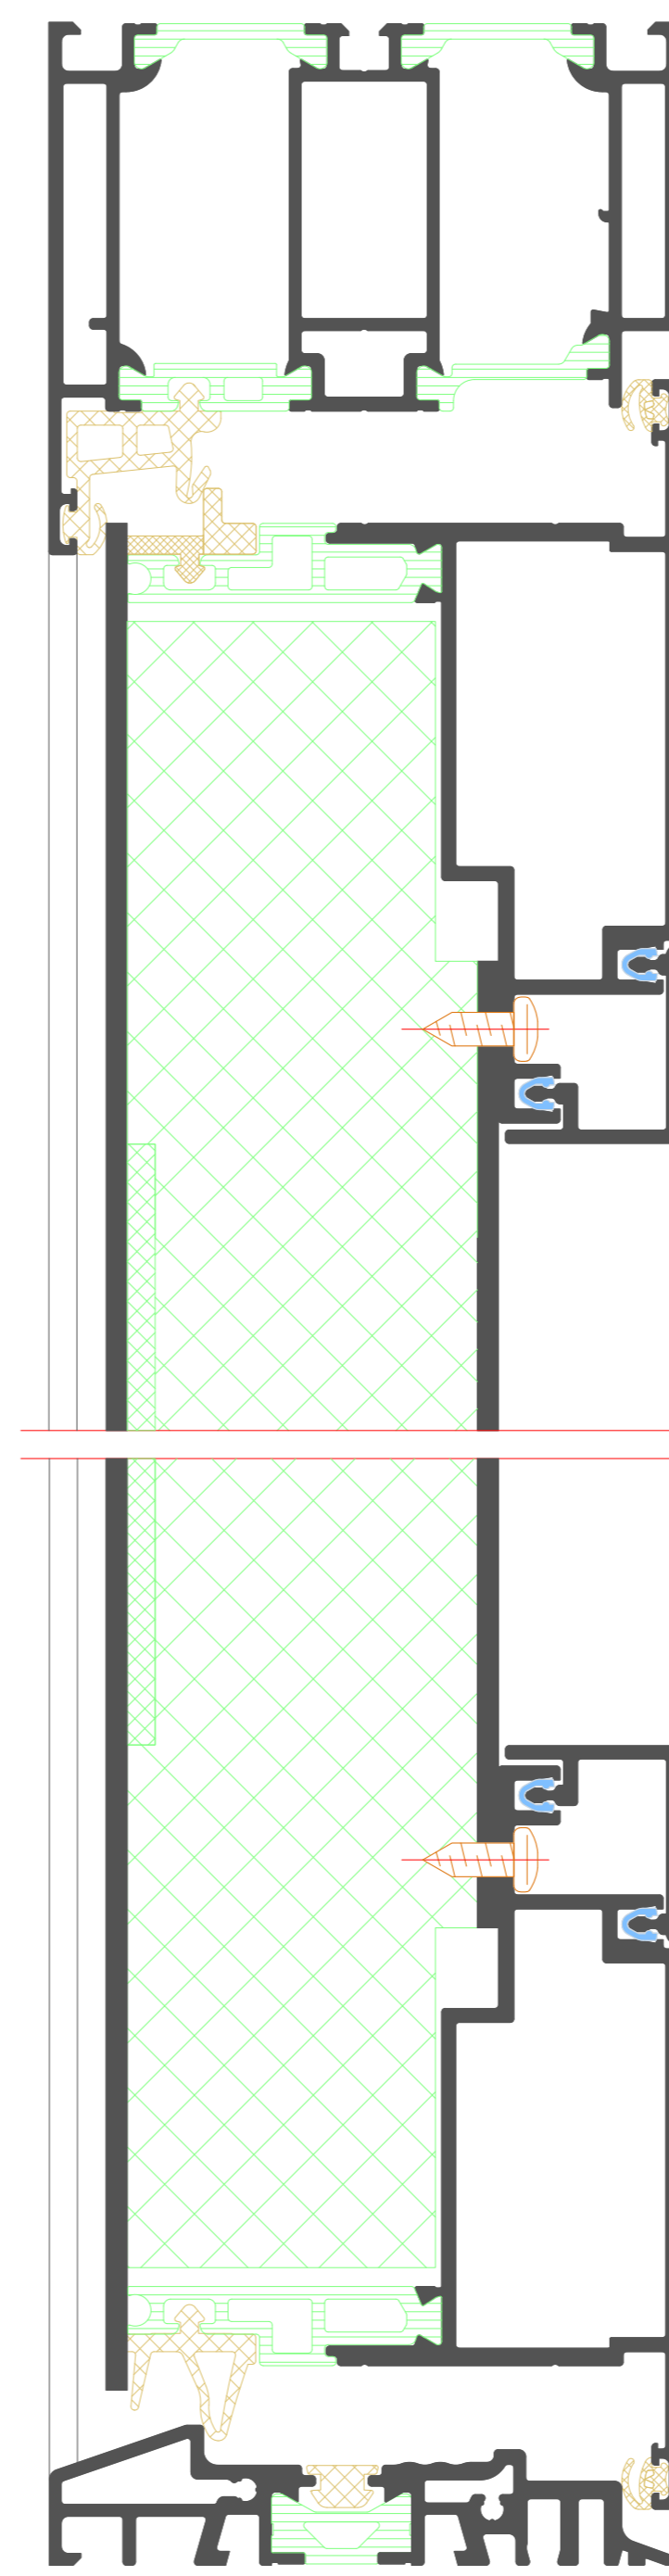

Einflügelige Tür
Single-leaf door

A

B

B

NO.	DATE	REVISION	REVISION	DATE
1	2024	01		
<p>Project: Riva Elementschelle Riva Unit section details</p> <p>Product: Tür RIVA AD UP 90 BL Residential Innen öffend. Schließung Door RIVA AD UP 90 BL Residential inward opening Flush-fitted</p>				
<p>Manufacturer: BENEDICT + RIVA Benedict + Riva GmbH Helmweg 11 42699 Solingen, Germany</p>				

Einflügelige Tür
Single-leaf door

A

B

B

NO.	DATE	REVISION	REVISION BY	DATE
1	2021	01	01	2021
<p>Riva Elementschelle Riva Unit section details</p> <p>Tür RIVA AD UP 90 BL Residential Innen öffend. Schließung Door RIVA AD UP 90 BL Residential inward opening Flush-fitted</p>				
<p>BENEDICT + RIVA BENEDICT + RIVA GmbH Helmholtzstr. 11 42699 Solingen, Germany</p>				