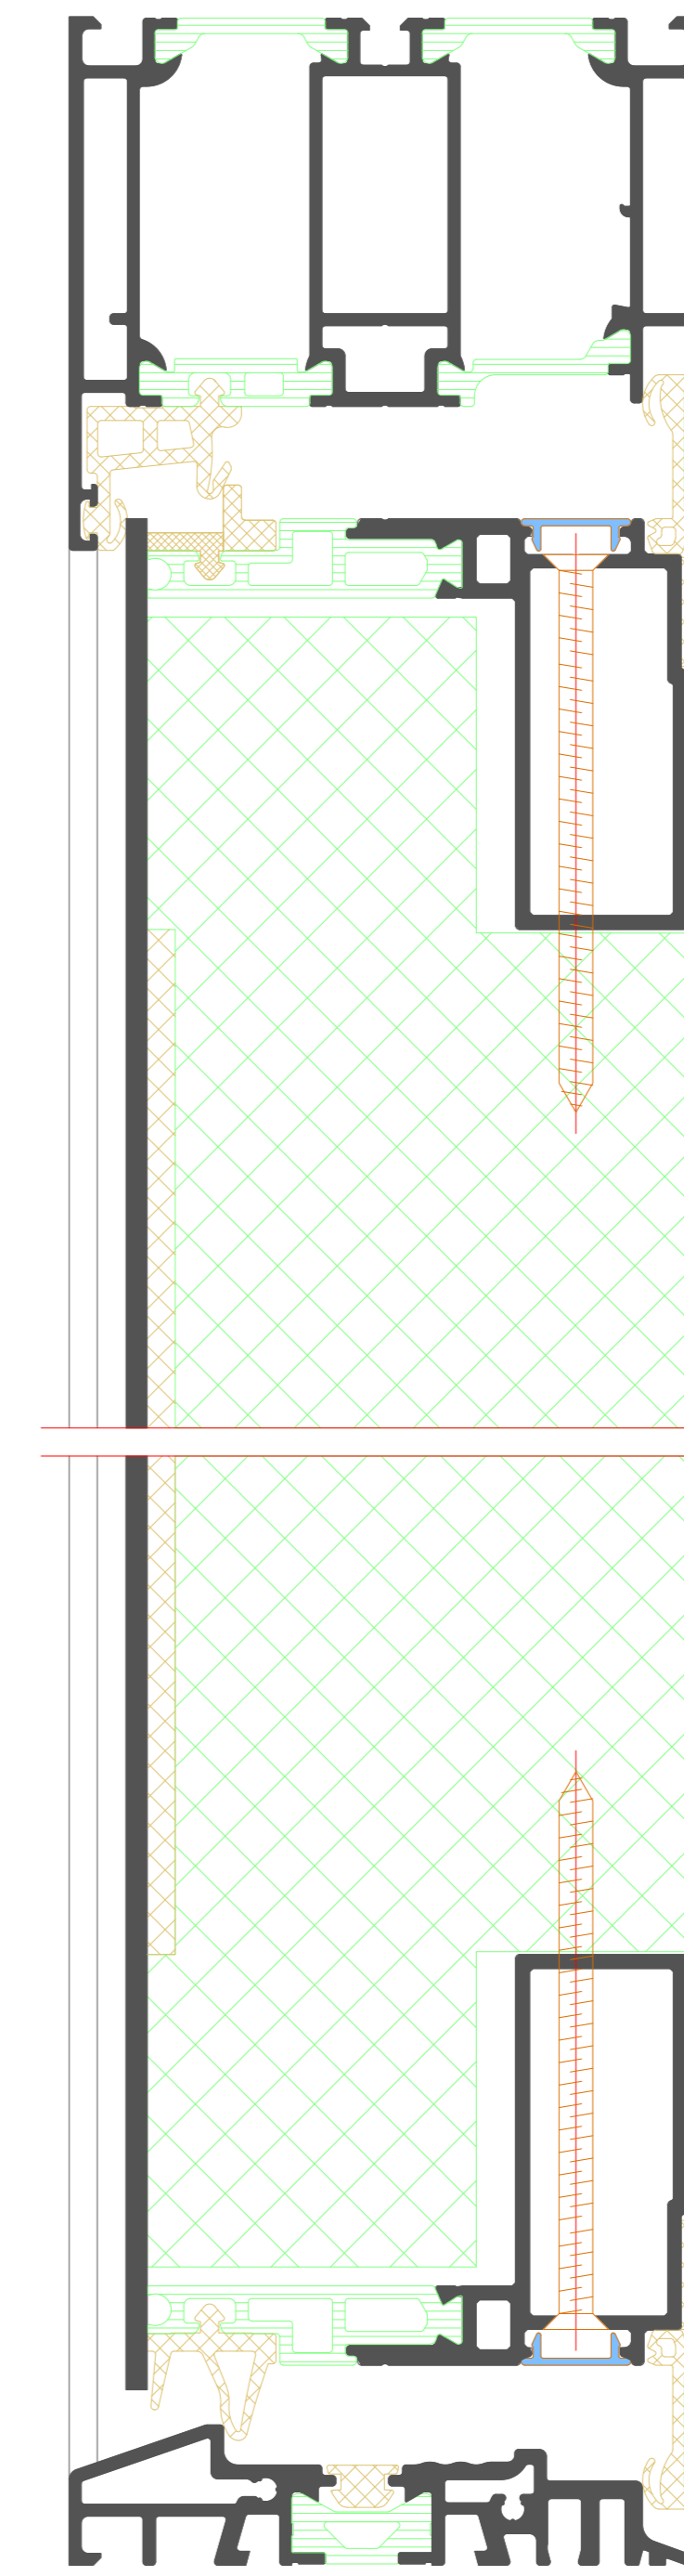

Einflügelige Tür
Single-leaf door

A

B

B

NO.	DATE	REVISION	REVISION	DATE
1	2024	01		
<p>Project: Riva Elementschelle Riva Unit section details</p> <p>Product: Tür RIVA AD UP 90 BL Residential Innen öffend. Schließung Door RIVA AD UP 90 BL Residential inward opening Flush-fitted</p>				
<p>Manufacturer: BENEDICT + RIVA Benedict + Riva GmbH Helmweg 11 42699 Solingen, Germany</p>				

Einflügelige Tür
Single-leaf door

A

B

B

NO.	DATE	REVISION	REVISION BY	DATE
1	2021	01	01	2021
<p>Riva Elementschelle Riva Unit section details</p> <p>Tür RIVA AD UP 90 BL Residential Innen öffend. Schließung Door RIVA AD UP 90 BL Residential inward opening Flush-fitted</p>				
<p>BENEDICT + RIVA BENEDICT + RIVA GmbH Helmholtzstr. 11 42699 Solingen, Germany</p>				