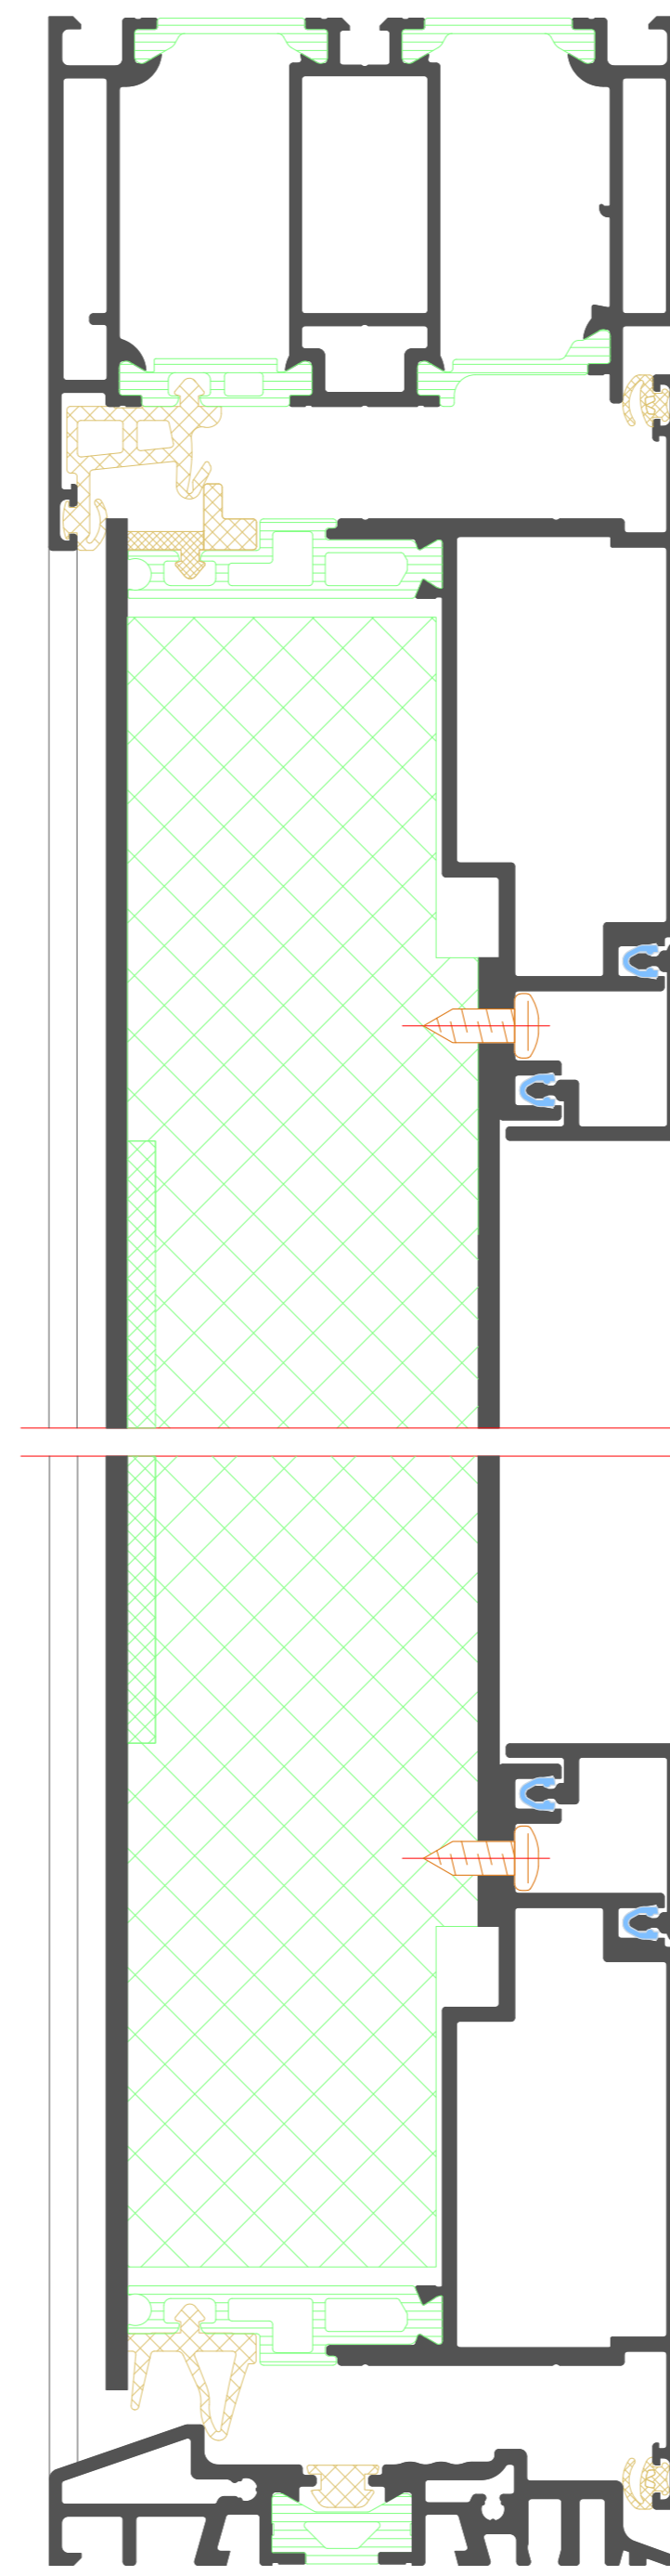

Einflügelige Tür
Single-leaf door

A

B

B

NO.	DATE	REVISION	REVISION	DATE
1	2024	01		
<p>Project: Riva Elementschelle Riva Unit section details</p> <p>Product: Tür RIVA AD UP 90 BL Residential Innen öffend. Schließung Door RIVA AD UP 90 BL Residential inward opening Flush-fitted</p>				
<p>Manufacturer: BENEDICT + RIVA Benedict + Riva GmbH Helmweg 11 42699 Solingen, Germany</p>				

Einflügelige Tür
Single-leaf door

A

B

B

NO.	DATE	REVISION	REVISION BY	DATE
1	2021	01	01	2021
<p>Riva Elementschelle Riva Unit section details</p> <p>Tür RIVA AD UP 90 BL Residential Innen öffend. Schließung Door RIVA AD UP 90 BL Residential inward opening Flush-fitted</p>				
<p>BENEDICT + RIVA BENEDICT + RIVA GmbH Helmholtzstr. 11 42699 Solingen, Germany</p>				