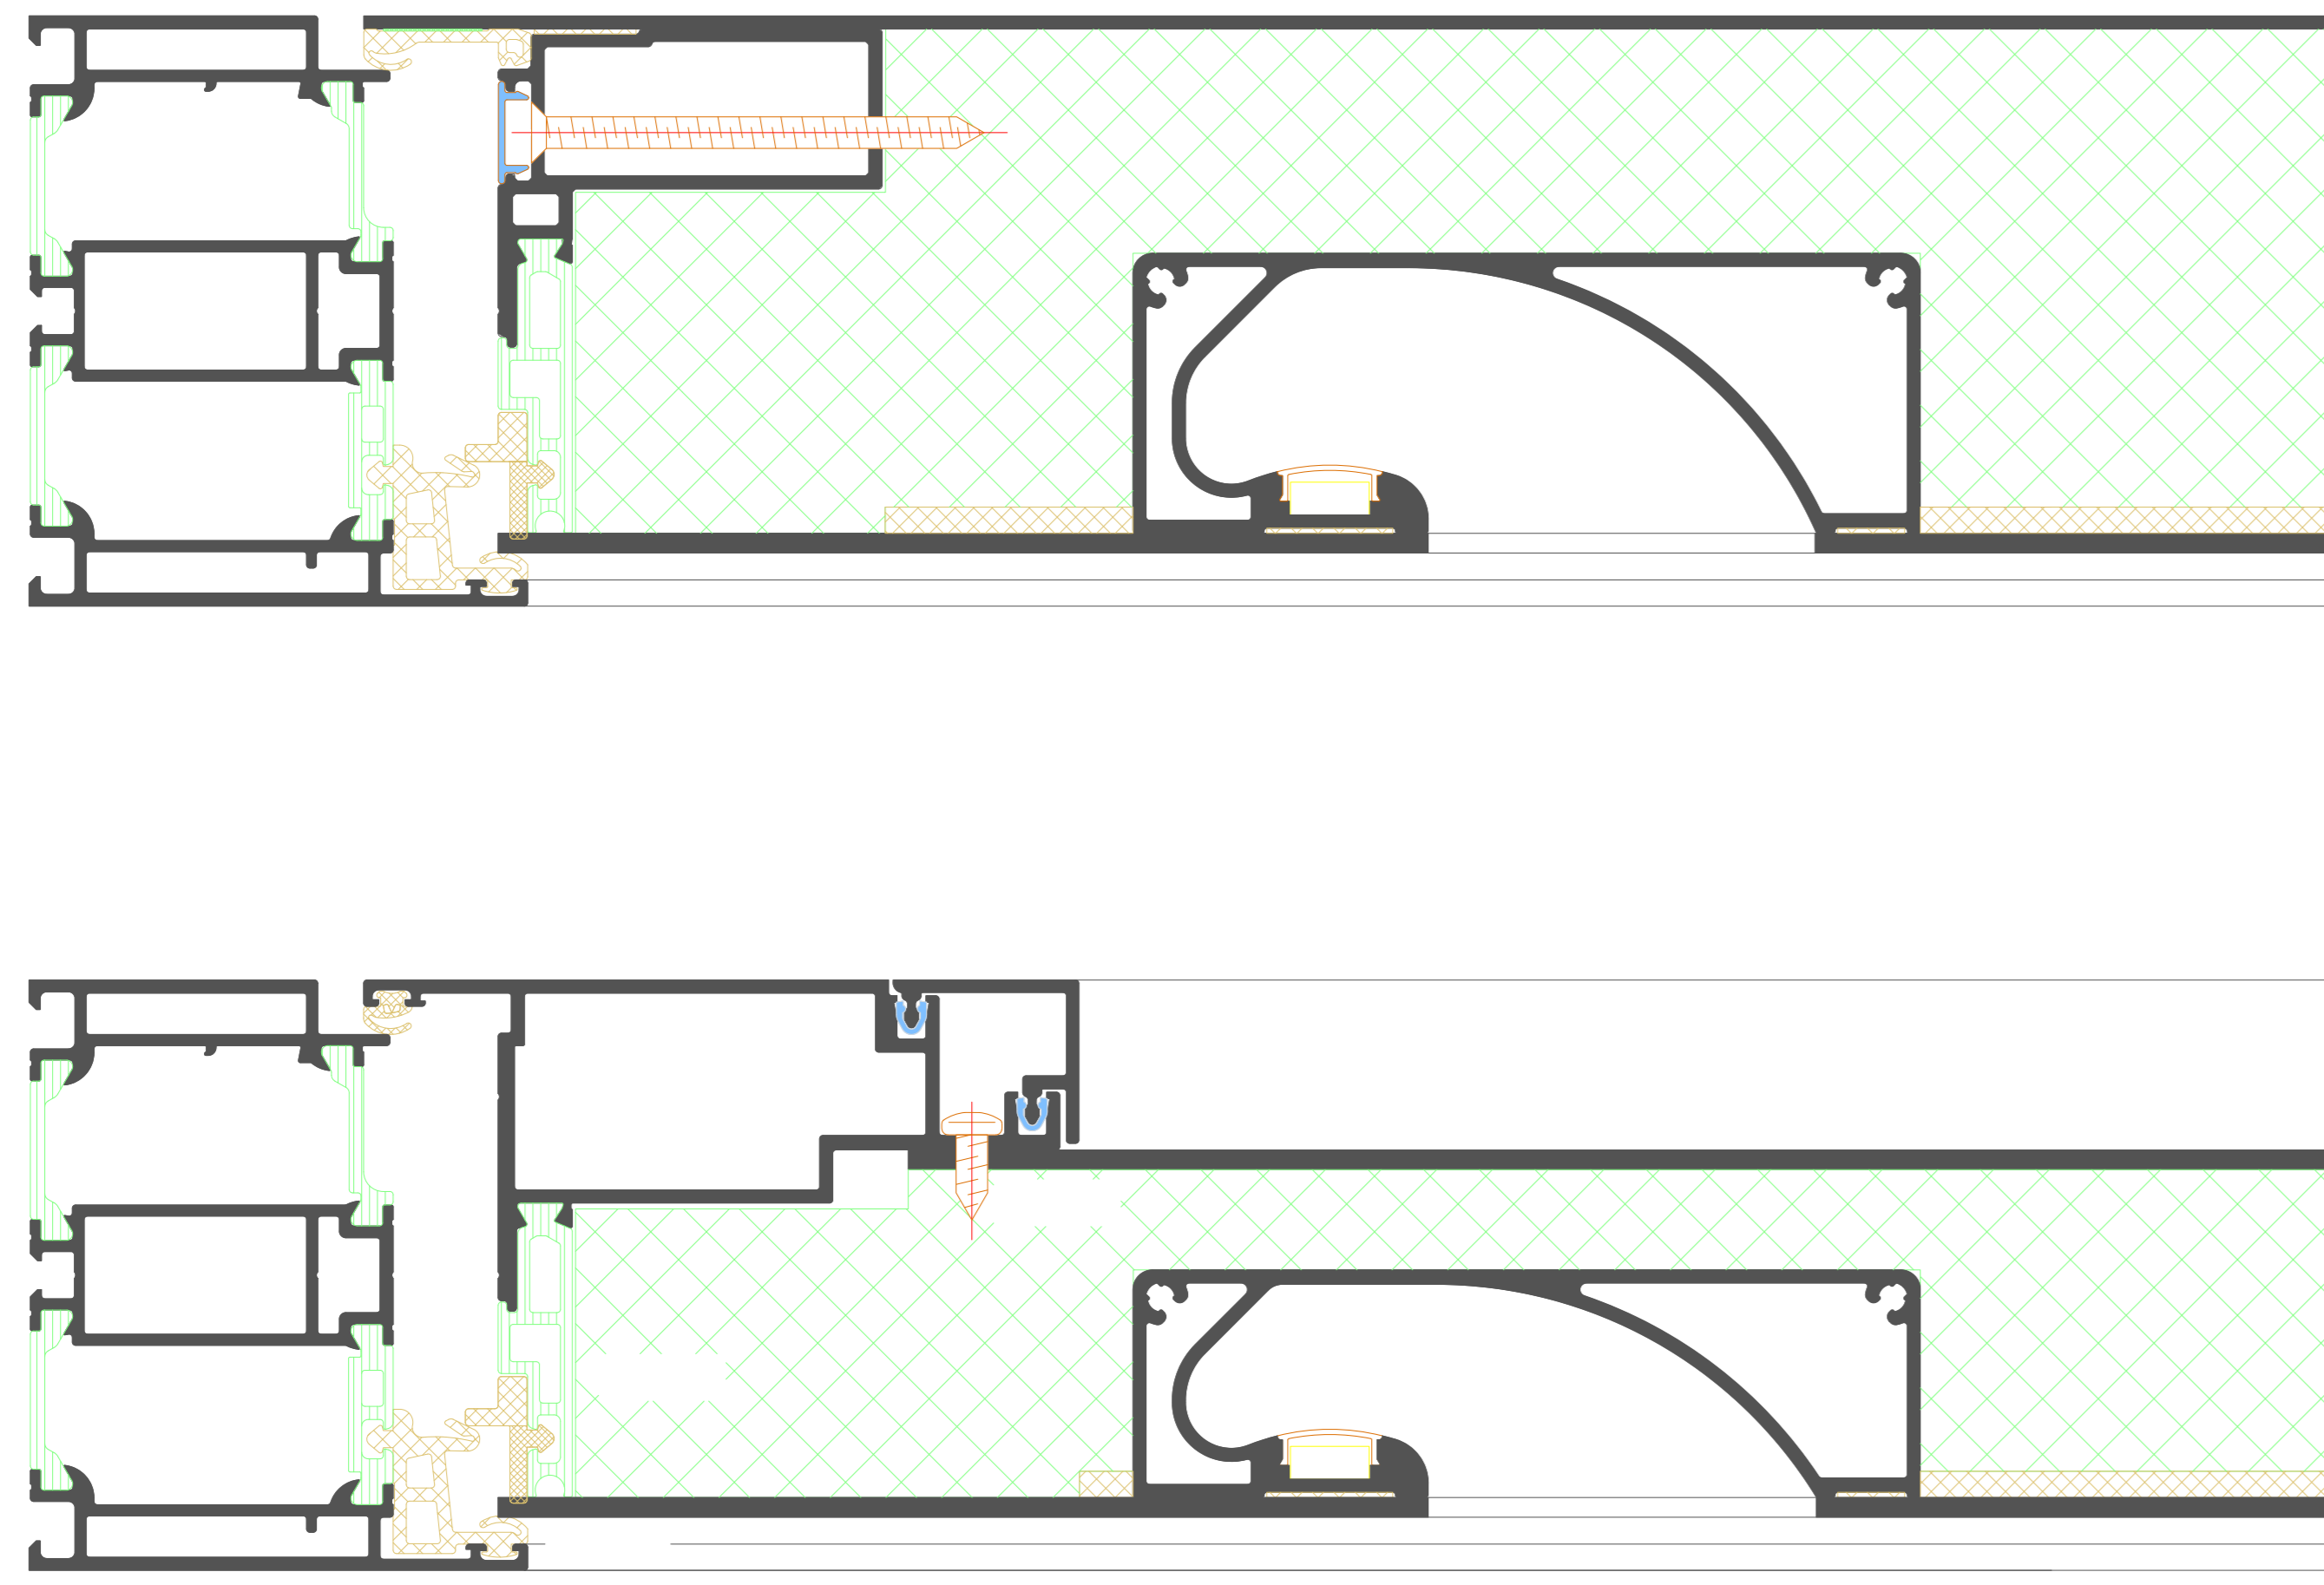

Einflügelige Tür
Single-leaf door

A

B

B

NO.	DATE	REVISION	REVISION	DATE
1	2024	01		
<p>Project: Riva Elementschelle Riva Unit section details</p> <p>Product: Tür RIVA AD UP 90 BL Residential Innen öffend. Schließung Door RIVA AD UP 90 BL Residential inward opening Flush-fitted</p>				
<p>Manufacturer: BENEDICT + RIVA Benedict + Riva GmbH Helmweg 11 42699 Solingen, Germany</p>				

Einflügelige Tür
Single-leaf door

A

B

B

NO.	DATE	REVISION	REVISION BY	DATE
1	2021	01	01	2021
<p>Riva Elementschelle Riva Unit section details</p> <p>Tür RIVA AD UP 90 BL Residential Innen öffend. Schließung Door RIVA AD UP 90 BL Residential inward opening Flush-fitted</p>				
<p>BENEDICT + RIVA BENEDICT + RIVA GmbH Helmholtzstr. 11 42699 Solingen, Germany</p>				