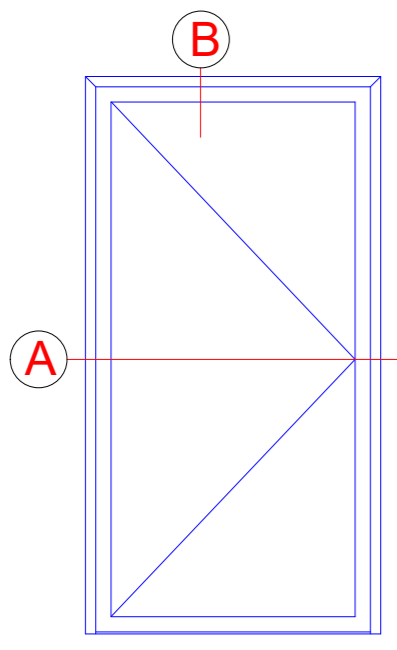

Einflügelige Tür
Single-leaf door

Zweiflügelige Tür
Double-leaf door

INDEX	DATE	ÄNDERUNG	DESIGNET	GEPRÜFT
INDEX	DATE	CHANGE	DESIGNED BY	CHECKED BY
PLANNING				
PLAN CONTENT				
Riva Elementbeispiele				
Riva Unit examples				
PROJECT				PROJECT NR.
Tür RIVA ADS 70 HD Außen öffnend, mit Klemmschutz				
Door RIVA ADS 70 HD outward opening, with finger-trap protection				
ARCHITECT				
CLIENT				
PLANNING				
PLANNER				
BENEDICT + RIVA				
BENEDICT + RIVA GmbH Röschestraße 13 04229 Leipzig, Germany				
ANSPRECHPARTNER	Mathias Probst			
PLANNING TYPE	STATUS	PLANNING FORMAT	SCALE	DESIGNET
		DWG		DESIGNED BY
PLANNING NUMBER	DOCUMENT NUMBER			

Zweiflügelige Tür
Double-leaf door

C