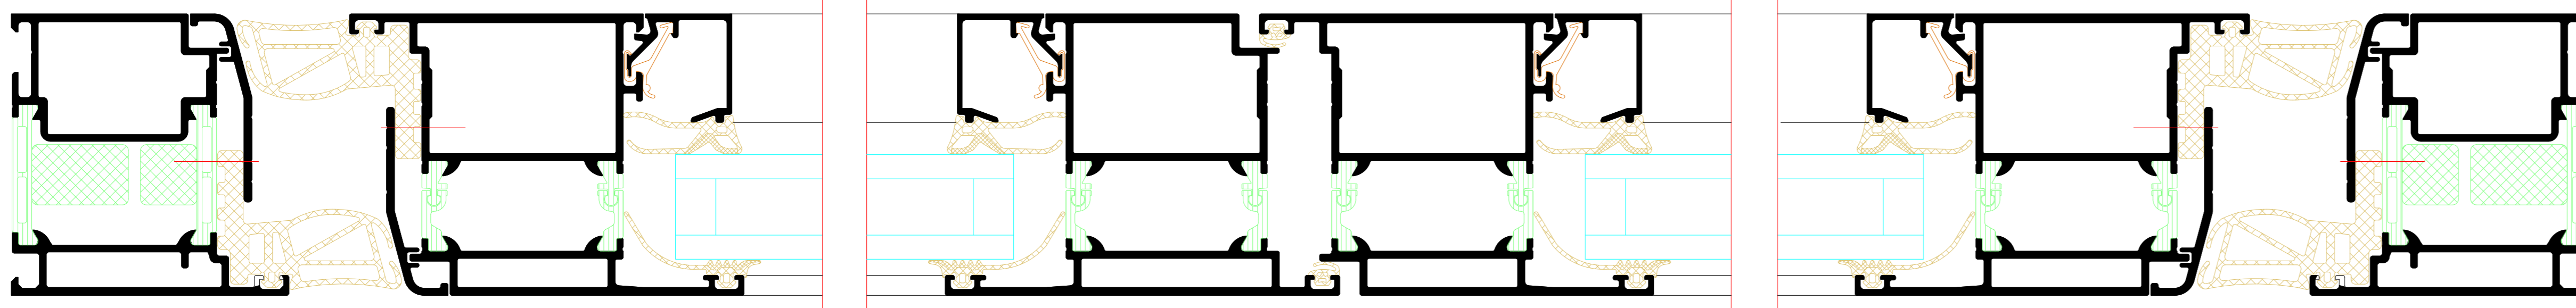

Zweiflügelige Tür
Double-leaf door

C