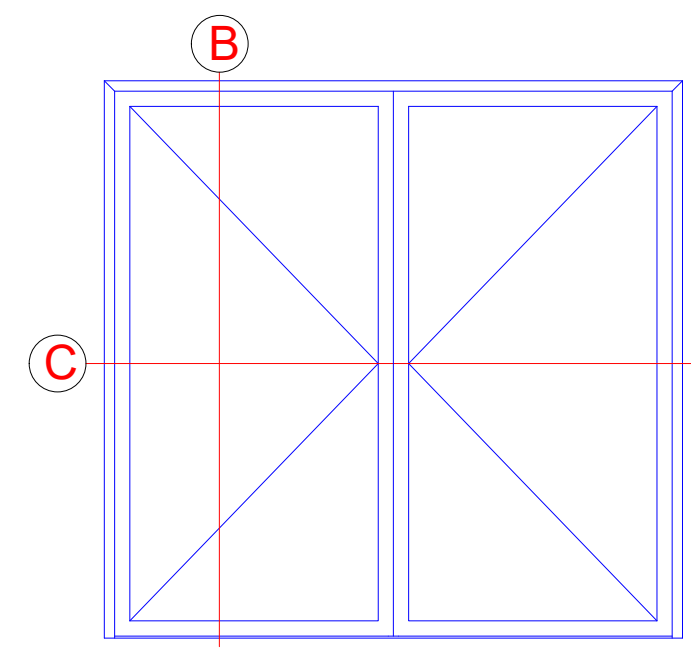

Einflügelige Tür
Single-leaf door

Zweiflügelige Tür
Double-leaf door

INDEX	DATE	REVISIONS	DESIGNED	CHECKED
INDEX	DATE	CHANGE	DESIGNED BY	CHECKED BY
PLANNING PLAN CONTENT				
Riva Elementbeispiele				
Riva Unit examples				
PROJECT	Tür RIVA ADS 70 HD Außen öffnend, mit Klemmschutz			PROJECT NR.
PROJECT	Door RIVA ADS 70 HD outward opening, with finger-trap protection			PROJECT NR.
NUMBER	CLIENT			
PLANNING	PLANNING			
BENEDICT + RIVA				
BENEDICT + RIVA GmbH Röcklestrasse 19 04229 Leipzig, Germany				
ANSPECTION	CONTACT PERSON			
PLANNING	STATUS	PLANNING	SCALE	DESIGNED
PLANNING	TYPE	FORMAT	SCALE	DESIGNED BY
PLANNING	TYPE	FORMAT	SCALE	DESIGNED BY
PLANNING	TYPE	FORMAT	SCALE	DESIGNED BY
PLANNING	TYPE	FORMAT	SCALE	DESIGNED BY
PLANNING	TYPE	FORMAT	SCALE	DESIGNED BY

Zweiflügelige Tür
Double-leaf door

C

B