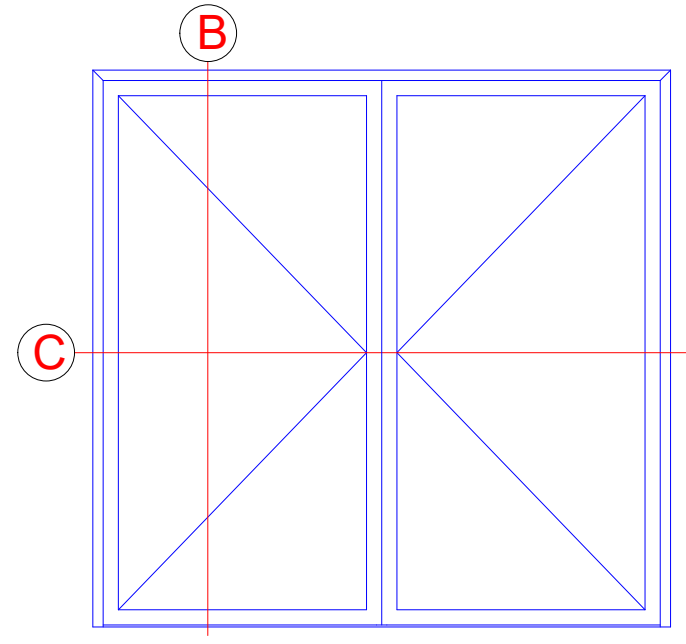

Einflügelige Tür
Single-leaf door

Zweiflügelige Tür
Double-leaf door

INDEX	DATE	REVISIONS	DESIGNED	CHECKED
INDEX	DATE	CHANGE	DESIGNED BY	CHECKED BY
PLANNING PLAN CONTENT				
Riva Elementbeispiele				
Riva Unit examples				
PROJECT	Tür RIVA ADS 70 HD Außen öffnend, mit Klemmschutz			PROJECT NR.
PROJECT	Door RIVA ADS 70 HD outward opening, with finger-trap protection			PROJECT NR.
NUMBER	CLIENT			
PLANNING	PLANNING			
BENEDICT + RIVA				
BENEDICT + RIVA GmbH Röcklestrasse 19 04229 Leipzig, Germany				
ANSPECTION	CONTACT PERSON			
PLANNING	STATUS	PLANNING	SCALE	DESIGNED
PLANNING	TYPE	FORMAT	SCALE	DESIGNED BY
PLANNING	TYPE	FORMAT	SCALE	DESIGNED BY
PLANNING	TYPE	FORMAT	SCALE	DESIGNED BY
PLANNING	TYPE	FORMAT	SCALE	DESIGNED BY
PLANNING	TYPE	FORMAT	SCALE	DESIGNED BY

Zweiflügelige Tür
Double-leaf door

C

B