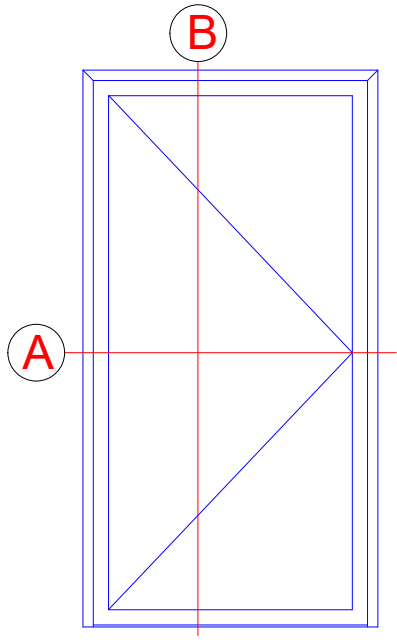

Einflügelige Tür
Single-leaf door

Zweiflügelige Tür
Double-leaf door

INDEX	DATE	REVISIONS	DESIGNED	CHECKED
INDEX	DATE	CHANGE	DESIGNED BY	CHECKED BY
PLANNING PLAN CONTENT				
Riva Elementbeispiele				
Riva Unit examples				
PROJECT	Tür RIVA ADS 70 HD Außen öffnend, mit Klemmschutz			PROJECT NR.
PROJECT	Door RIVA ADS 70 HD outward opening, with finger-trap protection			PROJECT NR.
NUMBER	CLIENT			
PLANNING	PLANNING			
BENEDICT + RIVA				
BENEDICT + RIVA GmbH Röcklestrasse 19 04229 Leipzig, Germany				
ANSPECTION	CONTACT PERSON			
PLANNING	STATUS	PLANNING	SCALE	DESIGNED
PLANNING	TYPE	FORMAT	SCALE	DESIGNED BY
PLANNING	TYPE	FORMAT	SCALE	DESIGNED BY
PLANNING	TYPE	FORMAT	SCALE	DESIGNED BY
PLANNING	TYPE	FORMAT	SCALE	DESIGNED BY
PLANNING	TYPE	FORMAT	SCALE	DESIGNED BY

Zweiflügelige Tür
Double-leaf door

C

B