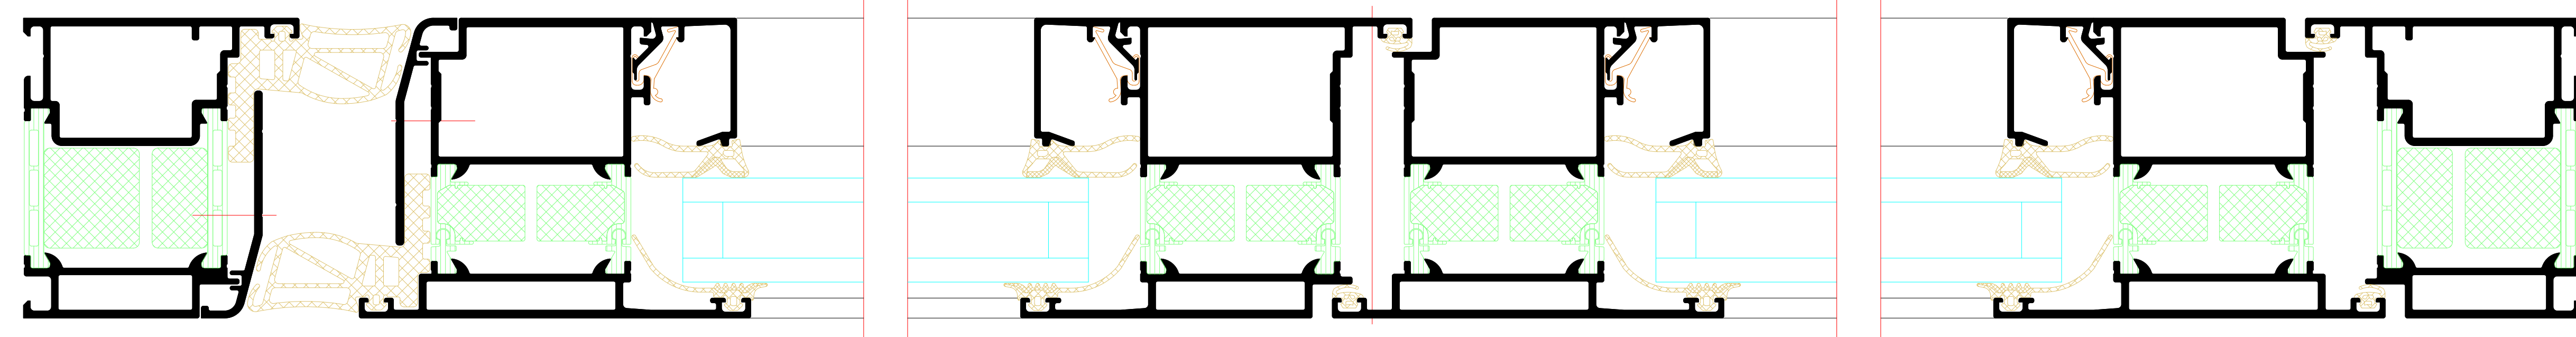

Einflügelige Tür
Single-leaf door

Zweiflügelige Tür
Double-leaf door

INDEX	DATE	REVISIONS	DESIGNED	CHECKED
INDEX	DATE	CHANGE	DESIGNED BY	CHECKED BY
PLANNING PLAN CONTENT				
Riva Elementbeispiele				
Riva Unit examples				
PROJECT	Tür RIVA ADS 70 HD Außen öffnend, mit Klemmschutz			PROJECT NR.
PROJECT	Door RIVA ADS 70 HD outward opening, with finger-trap protection			PROJECT NR.
NUMBER	CLIENT			
PLANNING	PLANNING			
BENEDICT + RIVA				
BENEDICT + RIVA GmbH Röcklestrasse 19 04229 Leipzig, Germany				
ANSPECTION	CONTACT PERSON			
PLANNING	STATUS	PLANNING	SCALE	DESIGNED
PLANNING	TYPE	FORMAT	SCALE	DESIGNED BY
PLANNING	TYPE	FORMAT	SCALE	DESIGNED BY
PLANNING	TYPE	FORMAT	SCALE	DESIGNED BY
PLANNING	TYPE	FORMAT	SCALE	DESIGNED BY
PLANNING	TYPE	FORMAT	SCALE	DESIGNED BY

Zweiflügelige Tür
Double-leaf door

C

B