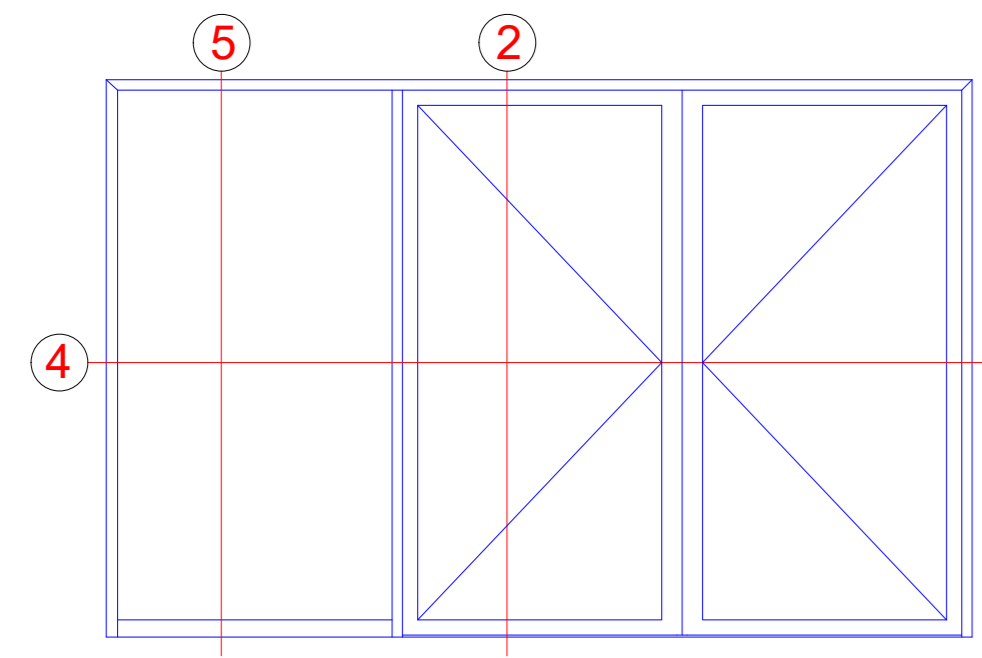

Einflügelige Tür  
Single-leaf door

1

2

Zweiflügelige Tür  
Double-leaf door

3

2

NO.	DATE	ISSUED	REVISION	BY
001	2024	01		
<p>Project: Riva Elementarchelle Riva Unit section details</p> <p>Client: Riva Project: Riva Location: Riva</p> <p>Door RIVA FireStop ADS 76 N1 SP Außen offhand Door RIVA FireStop ADS 76 N1 SP Außen opening</p>				
<p><b>BENEDICT + RIVA</b> <b>BENEDICT + RIVA GmbH</b> Helmholtzstrasse 76 42699 Solingen, Germany</p>				

Zweiflügelige Tür mit Festfeld  
 Double-leaf door with fixed light

4

5

Einfügelige Tür mit Oberlicht  
Single-leaf door with toplight

6

1

7

NO.	DATE	DESCRIPTION	BY	CHECKED BY
001	2024	Initial design	J. Doe	M. Smith
002	2024	Revised design	J. Doe	M. Smith
003	2024	Final design	J. Doe	M. Smith