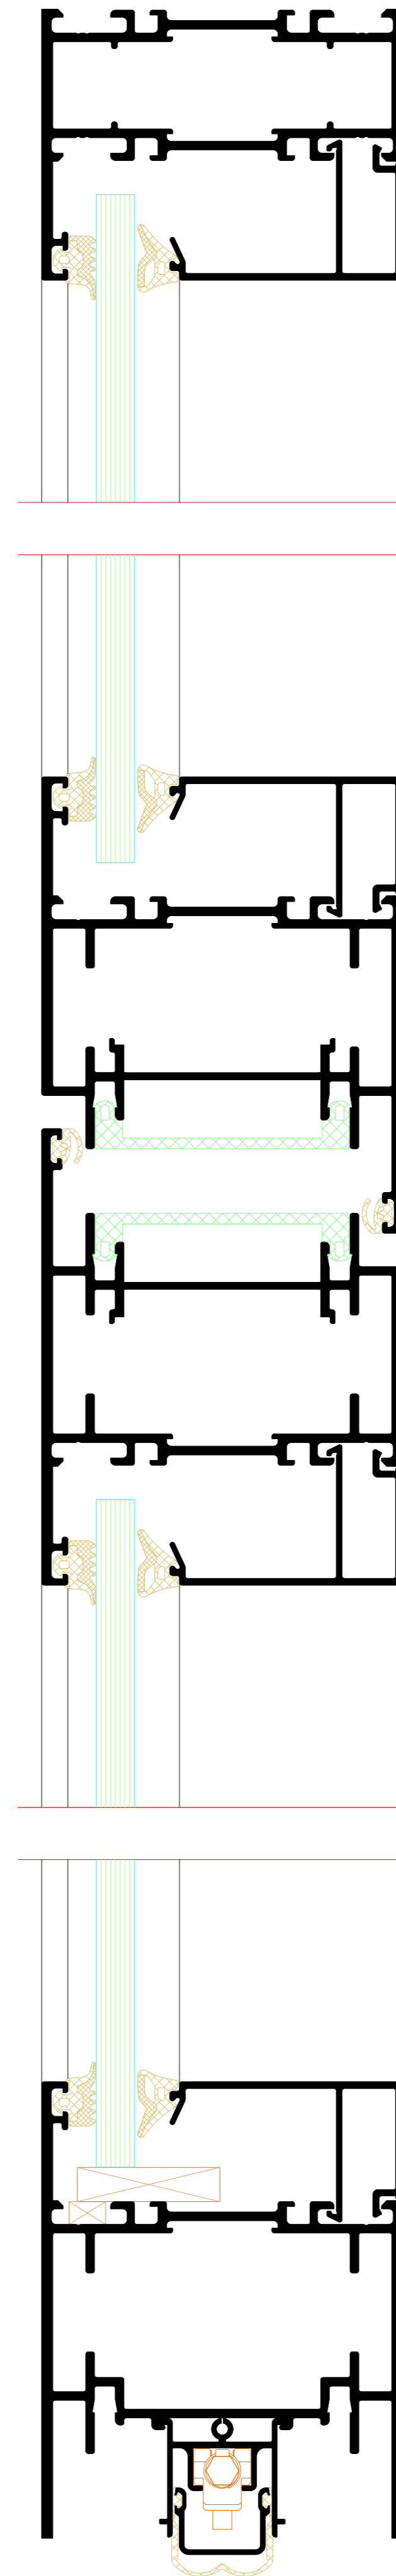

Zweiflügelige Tür mit Festfeld  
 Double-leaf door with fixed light

4

5

Einfügelige Tür mit Oberlicht  
Single-leaf door with toplight

6

1

7

NO.	DATE	DESCRIPTION	BY	CHECKED BY
001	2024	Initial design	J. Doe	M. Smith
002	2024	Revised design	J. Doe	M. Smith
003	2024	Final design	J. Doe	M. Smith

**BENEDICT + RIVA**  
 RIVA Elementarteile  
 RIVA LHM section details  
 Tür RIVA FireStop ADS 76 N SP Außen Öffnung  
 Door RIVA FireStop ADS 76 N SP Außen opening

Einflügelige Tür mit Festfeld und Oberlichtern  
 Single-leaf door with fixed light and toplights

8

9

7

Zweiflügelige Tür mit Festfeld und Oberlicht  
 Double-leaf door with fixed light and toplight

10

4

7

Zweiflügelige Tür mit Festfeld  
 Double-leaf door with fixed light

11

5

2

NO.	DATE	ISSUED	REVISION	BY	CHECKED
001	01.10.2024	01			
<p>Project: Riva Elemente          Title: Riva Lini section details          Author: [Name]          Date: [Date]</p>					
<p>Product: Tür RIVA FireStop ADS 76 N SP Außen offened          Door RIVA FireStop ADS 76 N SP outward opening</p>					
<p>Manufacturer: BENEDICT + RIVA          Address: [Address]          Phone: [Phone]          Email: [Email]</p>					