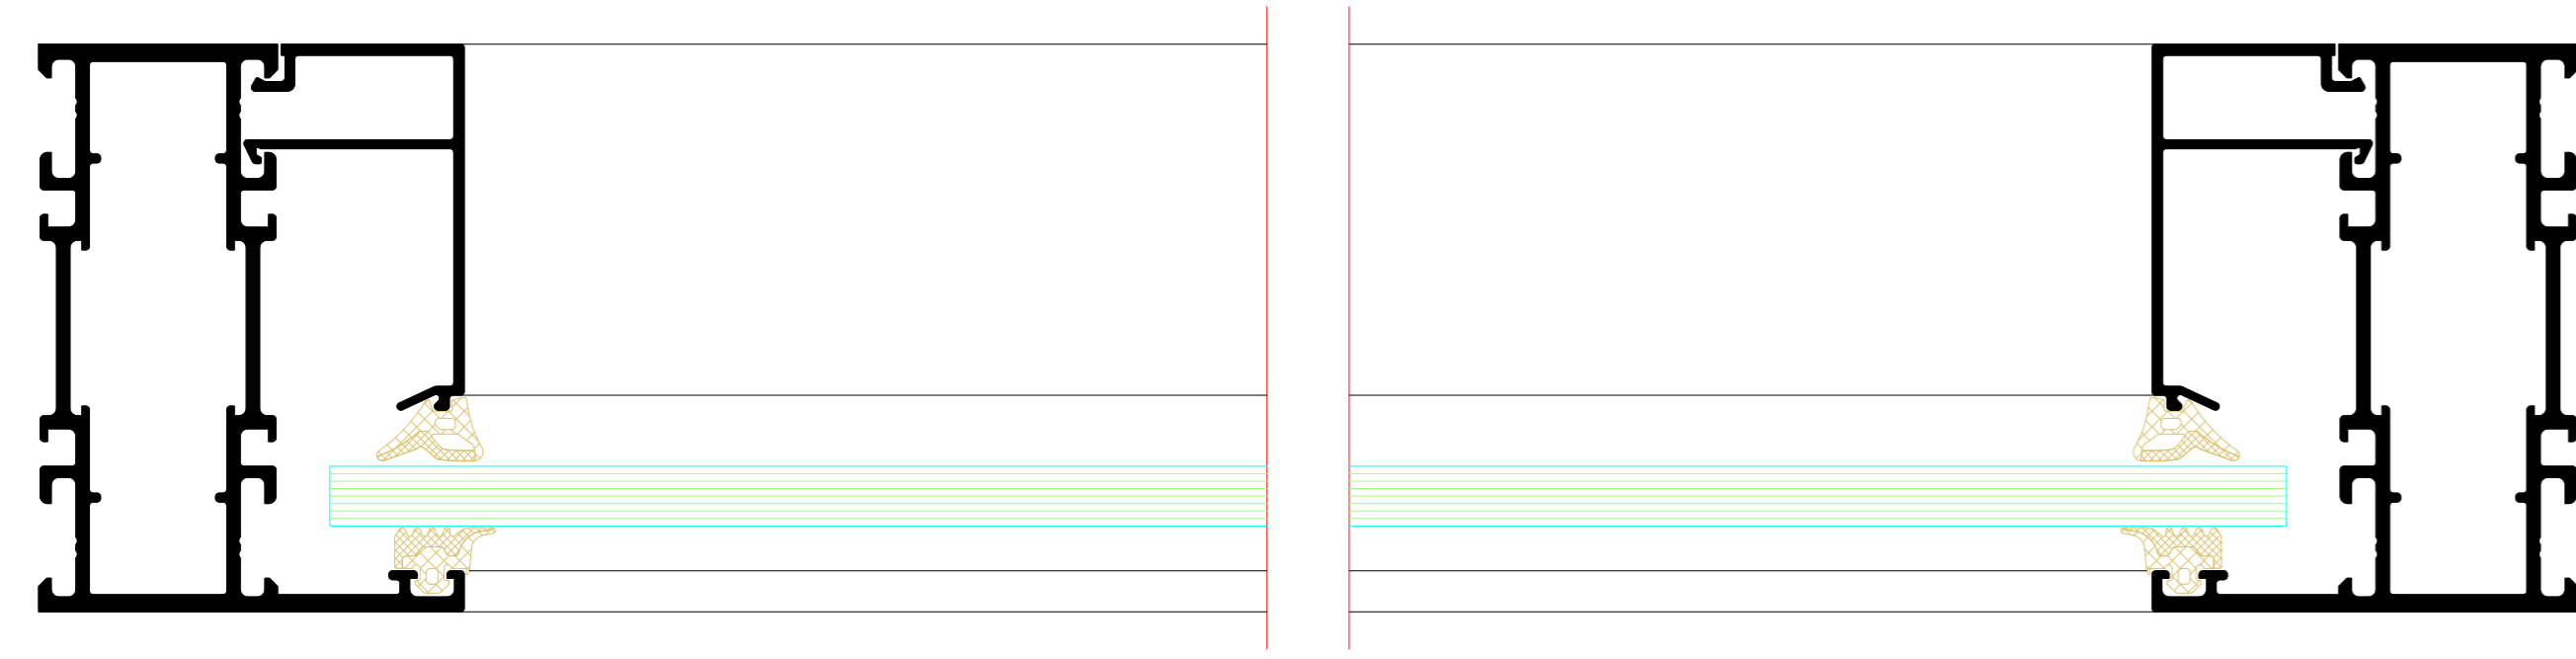

Einflügelige Tür  
Single-leaf door

1

2

Zweiflügelige Tür  
Double-leaf door

3

2

NO.	DATE	ISSUED	REVISION	BY
001	2024	01		
<p>Project: Riva Elementarchelle Riva Unit section details</p> <p>Client: Riva Project: Riva Location: Riva</p> <p>Door RIVA FireStop ADS 76 N1 SP Außen offhand Door RIVA FireStop ADS 76 N1 SP Außen opening</p>				
<p><b>BENEDICT + RIVA</b> <b>BENEDICT + RIVA GmbH</b> Helmholtzstrasse 76 42699 Solingen, Germany</p>				

Zweiflügelige Tür mit Festfeld  
 Double-leaf door with fixed light

4

5

Einfügelige Tür mit Oberlicht  
Single-leaf door with toplight

6

1

7

NO.	DATE	DESCRIPTION	BY	CHECKED BY
001	2024	Initial design	J. Doe	M. Smith
002	2024	Revised design	J. Doe	M. Smith
003	2024	Final design	J. Doe	M. Smith

8

9

7

Zweiflügelige Tür mit Festfeld und Oberlicht  
 Double-leaf door with fixed light and toplight

10

4

7

Zweiflügelige Tür mit Festfeld  
 Double-leaf door with fixed light