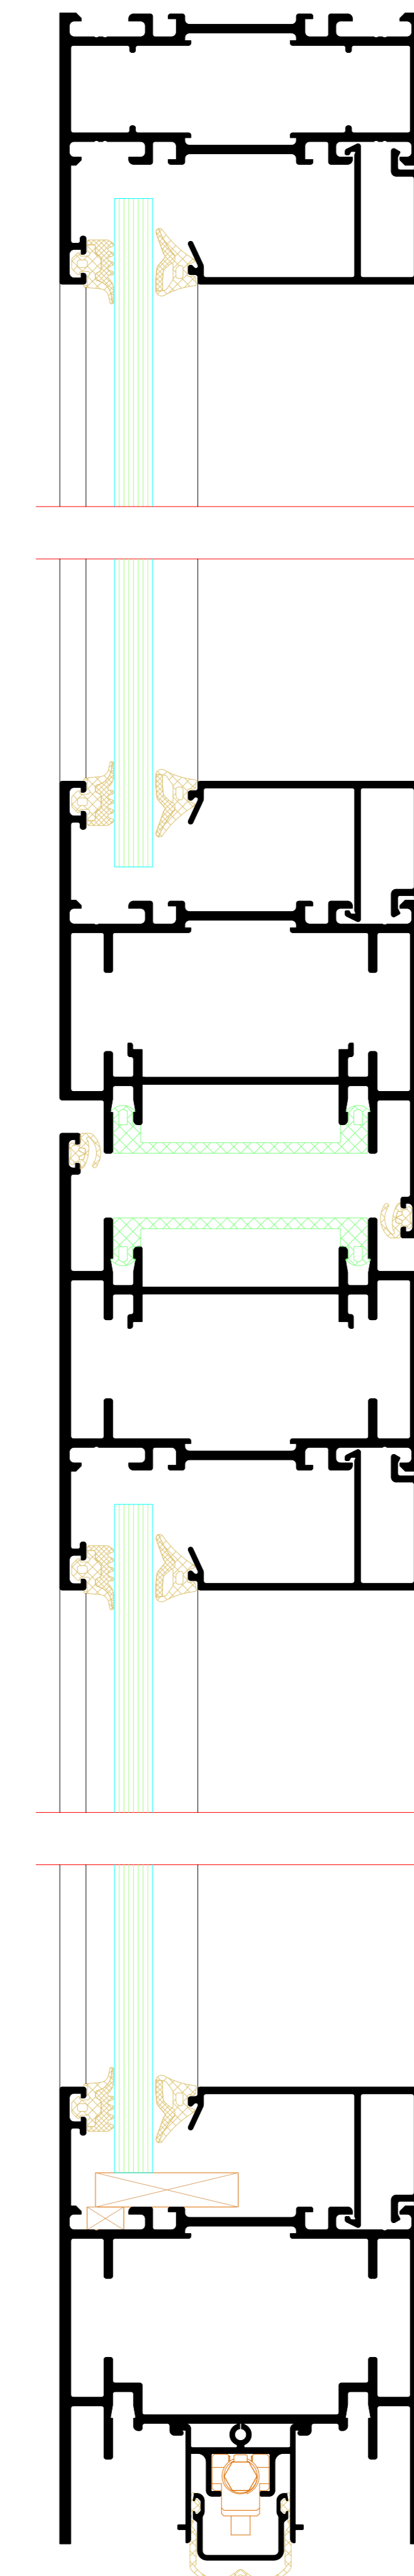

Zweiflügelige Tür mit Festfeld  
 Double-leaf door with fixed light

4

5

Einfügelige Tür mit Oberlicht  
Single-leaf door with toplight

6

1

7

NO.	DATE	DESCRIPTION	BY	CHECKED BY
001	2024	Initial design	J. Doe	M. Smith
002	2024	Revised design	J. Doe	M. Smith
003	2024	Final design	J. Doe	M. Smith

**BENEDICT + RIVA**  
 RIVA Elementarteile  
 RIVA LHM section details  
 Tür RIVA FireStop ADS 76 N SP Außen Öffnung  
 Door RIVA FireStop ADS 76 N SP Außen opening

Einflügelige Tür mit Festfeld und Oberlichtern  
 Single-leaf door with fixed light and toplights

8

9

7

Zweiflügelige Tür mit Festfeld und Oberlicht  
 Double-leaf door with fixed light and toplight

10

4

7

Zweiflügelige Tür mit Festfeld  
 Double-leaf door with fixed light

11

5

2

NO.	DATE	ISSUED	REVISION	BY	CHECKED
001	01.10.2024	01			
<p>Project: Riva Elemente          Title: Riva Lini section details          Author: [Name]          Date: [Date]</p>					
<p>Product: Tür RIVA FireStop ADS 76 N SP Außen offened          Door RIVA FireStop ADS 76 N SP outward opening</p>					
<p>Manufacturer: BENEDICT + RIVA          Address: [Address]          Phone: [Phone]          Email: [Email]</p>					