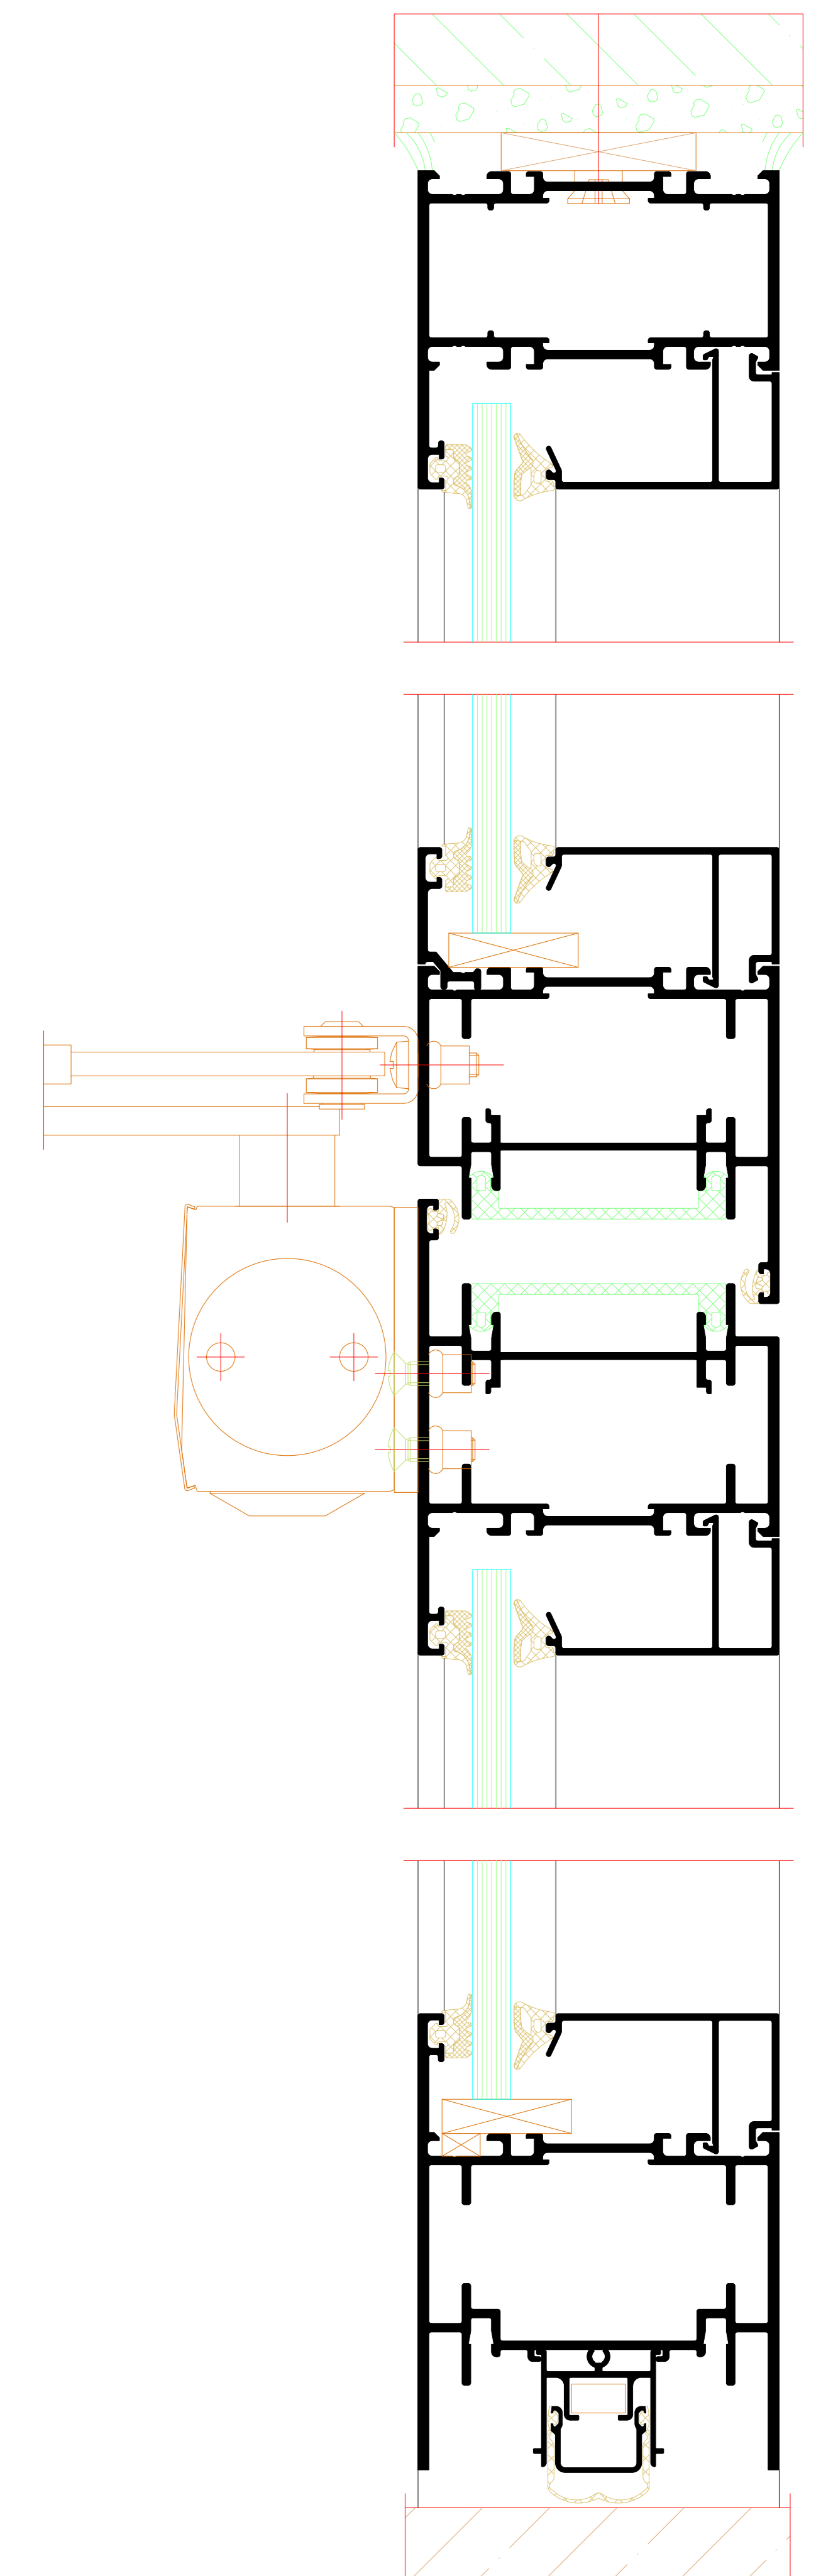

Türflügel mit Oberlicht
Door leaf with toplight