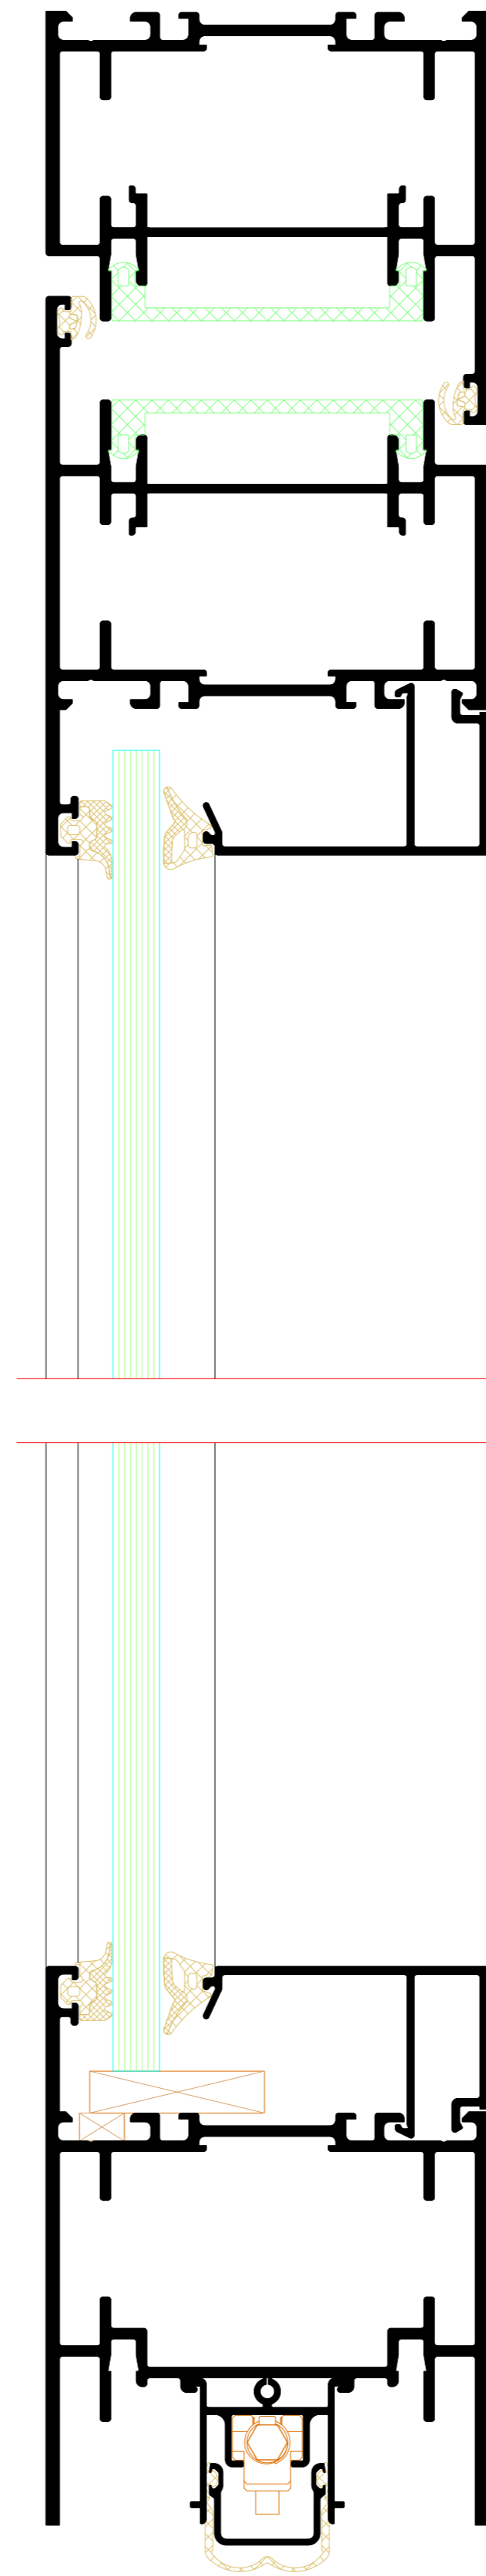

Einflügelige Tür  
Single-leaf door

1

2

Zweiflügelige Tür  
Double-leaf door

3

2

NO.	DATE	ISSUED	REVISION	BY
001	2024	01		
<p>Project: Riva Elementarchelle Riva Unit section details</p> <p>Client: Riva Project: Riva Location: Riva</p> <p>Door RIVA FireStop ADS 76 N1 SP Außen offhand Door RIVA FireStop ADS 76 N1 SP Außen opening</p>				
<p><b>BENEDICT + RIVA</b> <b>BENEDICT + RIVA GmbH</b> Helmholtzstrasse 76 42699 Solingen, Germany</p>				

Zweiflügelige Tür mit Festfeld  
 Double-leaf door with fixed light

4

5

Einfügelige Tür mit Oberlicht  
Single-leaf door with toplight

6

1

7

NO.	DATE	DESCRIPTION	BY	CHECKED BY
001	2024	Initial design	J. Doe	M. Smith
002	2024	Revised design	J. Doe	M. Smith
003	2024	Final design	J. Doe	M. Smith