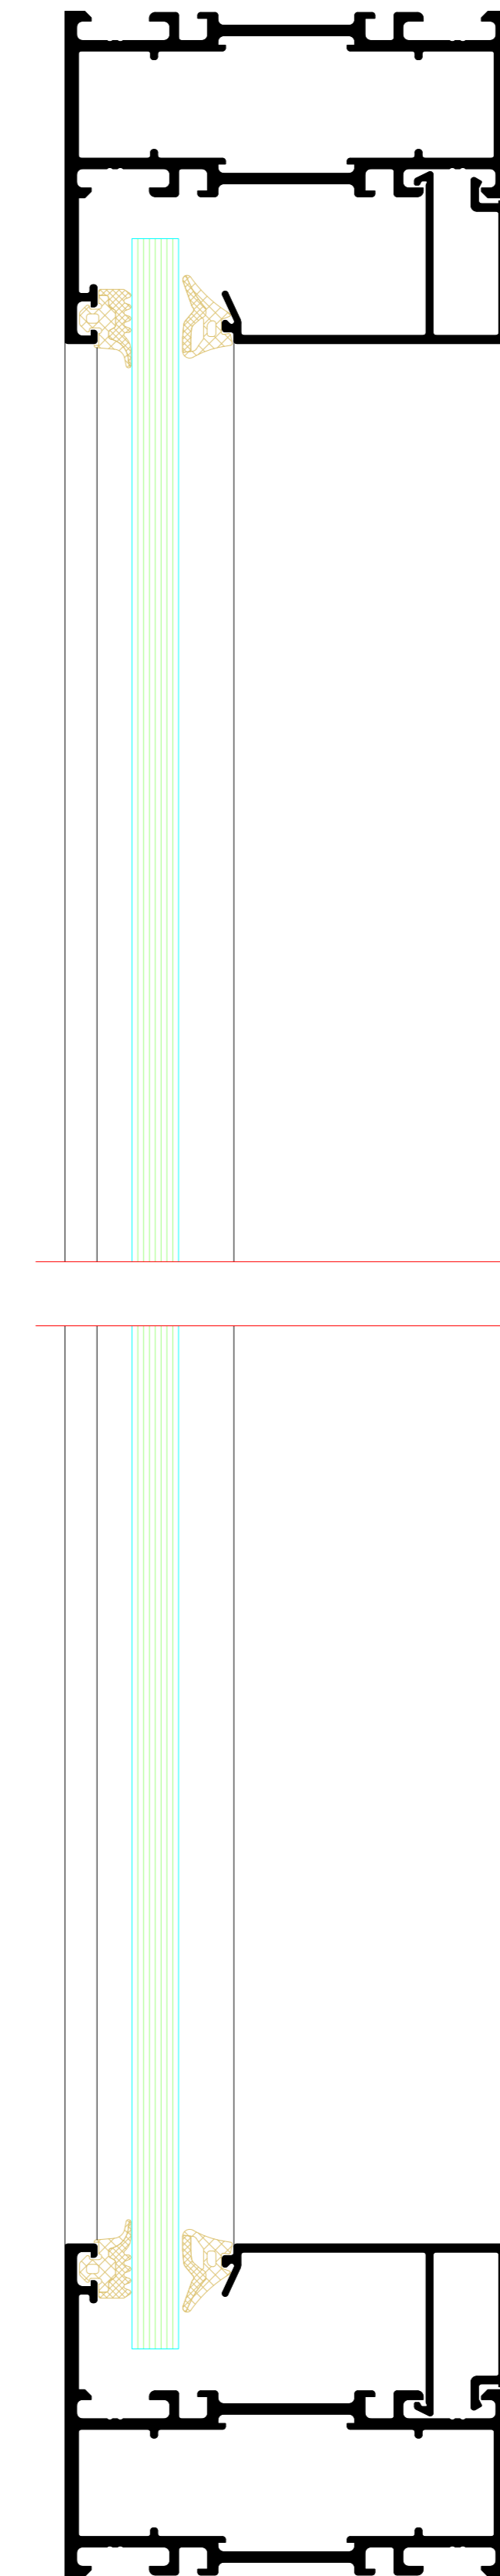

Einflügelige Tür  
Single-leaf door

1

2

Zweiflügelige Tür  
Double-leaf door

3

2

NO.	DATE	ISSUED	REVISION	BY
001	2024	01		
<p>Project: Riva Elementarchelle Riva Unit section details</p> <p>Client: Riva Project: Riva Location: Riva</p> <p>Door RIVA FireStop ADS 76 N1 SP Außen offhand Door RIVA FireStop ADS 76 N1 SP Außen opening</p>				
<p><b>BENEDICT + RIVA</b> <b>BENEDICT + RIVA GmbH</b> Helmholtzstrasse 76 42699 Solingen, Germany</p>				

Zweiflügelige Tür mit Festfeld  
 Double-leaf door with fixed light

4

5

Einfügelige Tür mit Oberlicht  
Single-leaf door with toplight

6

1

7

NO.	DATE	DESCRIPTION	BY	CHECKED BY
001	2024	Initial design	J. Doe	M. Smith
002	2024	Revised design	J. Doe	M. Smith
003	2024	Final design	J. Doe	M. Smith

**BENEDICT + RIVA**  
 RIVA Elementarteile  
 RIVA LHM section details  
 Tür RIVA FireStop ADS 76 N SP Außen Öffnung  
 Door RIVA FireStop ADS 76 N SP Außen opening

Einflügelige Tür mit Festfeld und Oberlichtern  
 Single-leaf door with fixed light and toplights

11

5

2

NO.	DATE	ISSUED	REVISION	BY	CHECKED
001	01.10.2024	01			
<p>Project: Riva Elemente          Title: Riva Lini section details          Author: [Name]          Date: [Date]</p>					
<p>Product: Tür RIVA FireStop ADS 76 N SP Außen offened          Door RIVA FireStop ADS 76 N SP outward opening</p>					
<p>Manufacturer: BENEDICT + RIVA          Address: [Address]          Phone: [Phone]          Email: [Email]</p>					