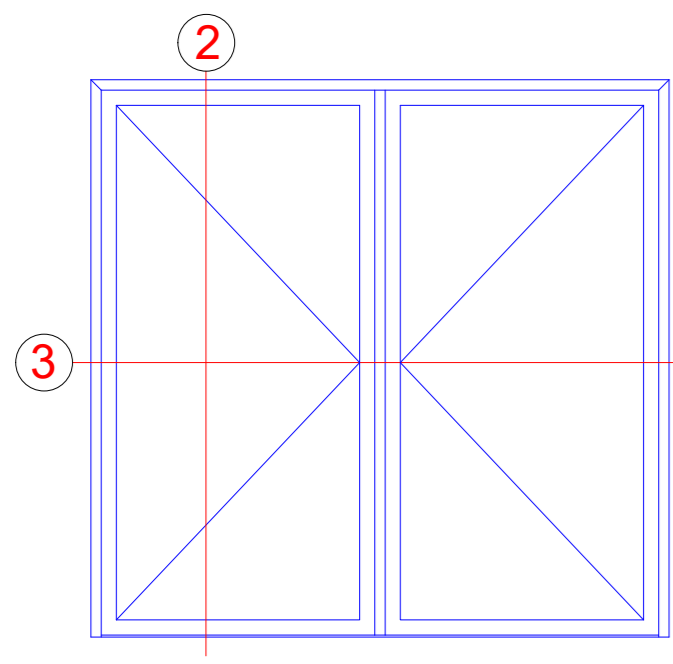

Einflügelige Tür  
Single-leaf door

1

2

Zweiflügelige Tür  
Double-leaf door

3

2

NO.	DATE	ISSUED	REVISION	BY
001	2024	01		
<p>Project: Riva Elementarchelle Riva Unit section details</p> <p>Client: Riva Project: Riva Location: Riva</p> <p>Door RIVA FireStop ADS 76 N1 SP Außen offhand Door RIVA FireStop ADS 76 N1 SP Außen opening</p>				
<p><b>BENEDICT + RIVA</b> <b>BENEDICT + RIVA GmbH</b> Helmholtzstrasse 76 42699 Solingen, Germany</p>				

Zweiflügelige Tür mit Festfeld  
 Double-leaf door with fixed light

4

5

Einfügelige Tür mit Oberlicht  
Single-leaf door with toplight

6

1

7

NO.	DATE	DESCRIPTION	BY	CHECKED BY
001	2024	Initial design	J. Doe	M. Smith
002	2024	Revised design	J. Doe	M. Smith
003	2024	Final design	J. Doe	M. Smith