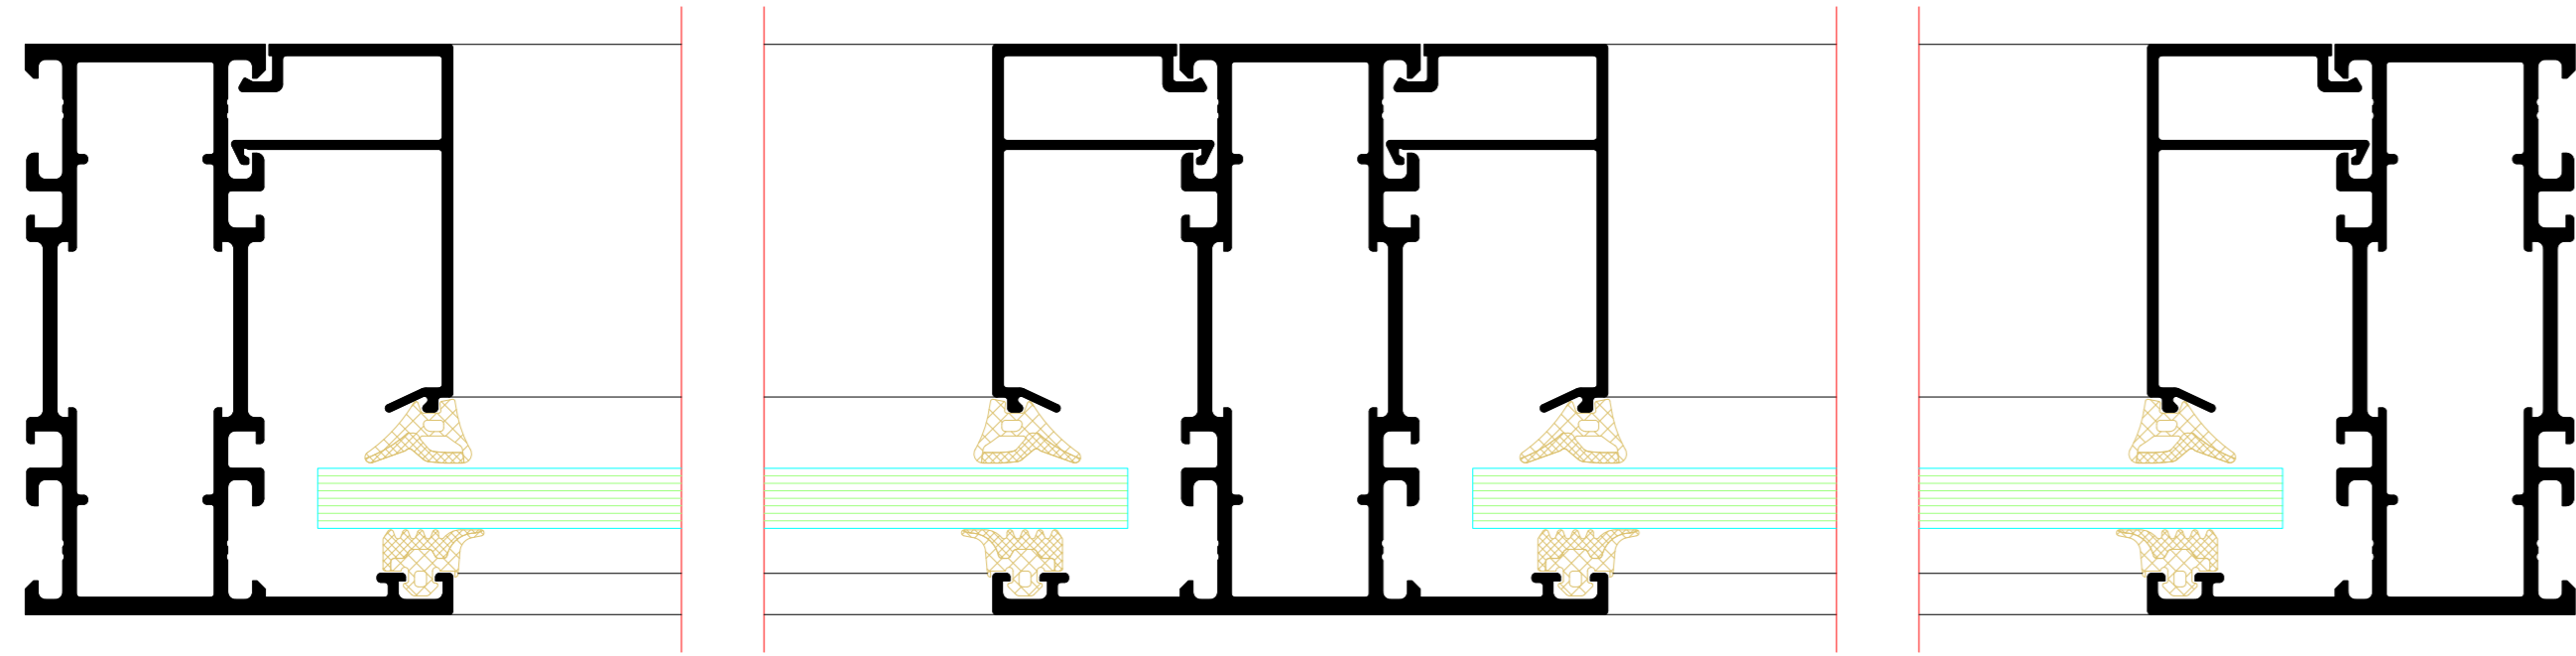

Einflügelige Tür  
Single-leaf door

1

2

Zweiflügelige Tür  
Double-leaf door

3

2

NO.	DATE	ISSUED	REVISION	BY
001	2024	01		
<p>Project: Riva Elementarchelle Riva Unit section details</p> <p>Client: Riva Project: Riva Location: Riva</p> <p>Door RIVA FireStop ADS 76 N1 SP Außen offhand Door RIVA FireStop ADS 76 N1 SP Außen opening</p>				
<p><b>BENEDICT + RIVA</b> <b>BENEDICT + RIVA GmbH</b> Helmholtzstrasse 76 42699 Solingen, Germany</p>				

Zweiflügelige Tür mit Festfeld  
 Double-leaf door with fixed light

4

5

Einfügelige Tür mit Oberlicht  
Single-leaf door with toplight

6

1

7

NO.	DATE	DESCRIPTION	BY	CHECKED BY
001	2024	Initial design	J. Doe	M. Smith
002	2024	Revised design	J. Doe	M. Smith
003	2024	Final design	J. Doe	M. Smith

8

9

7

Zweiflügelige Tür mit Festfeld und Oberlicht  
 Double-leaf door with fixed light and toplight

10

4

7

Zweiflügelige Tür mit Festfeld  
 Double-leaf door with fixed light