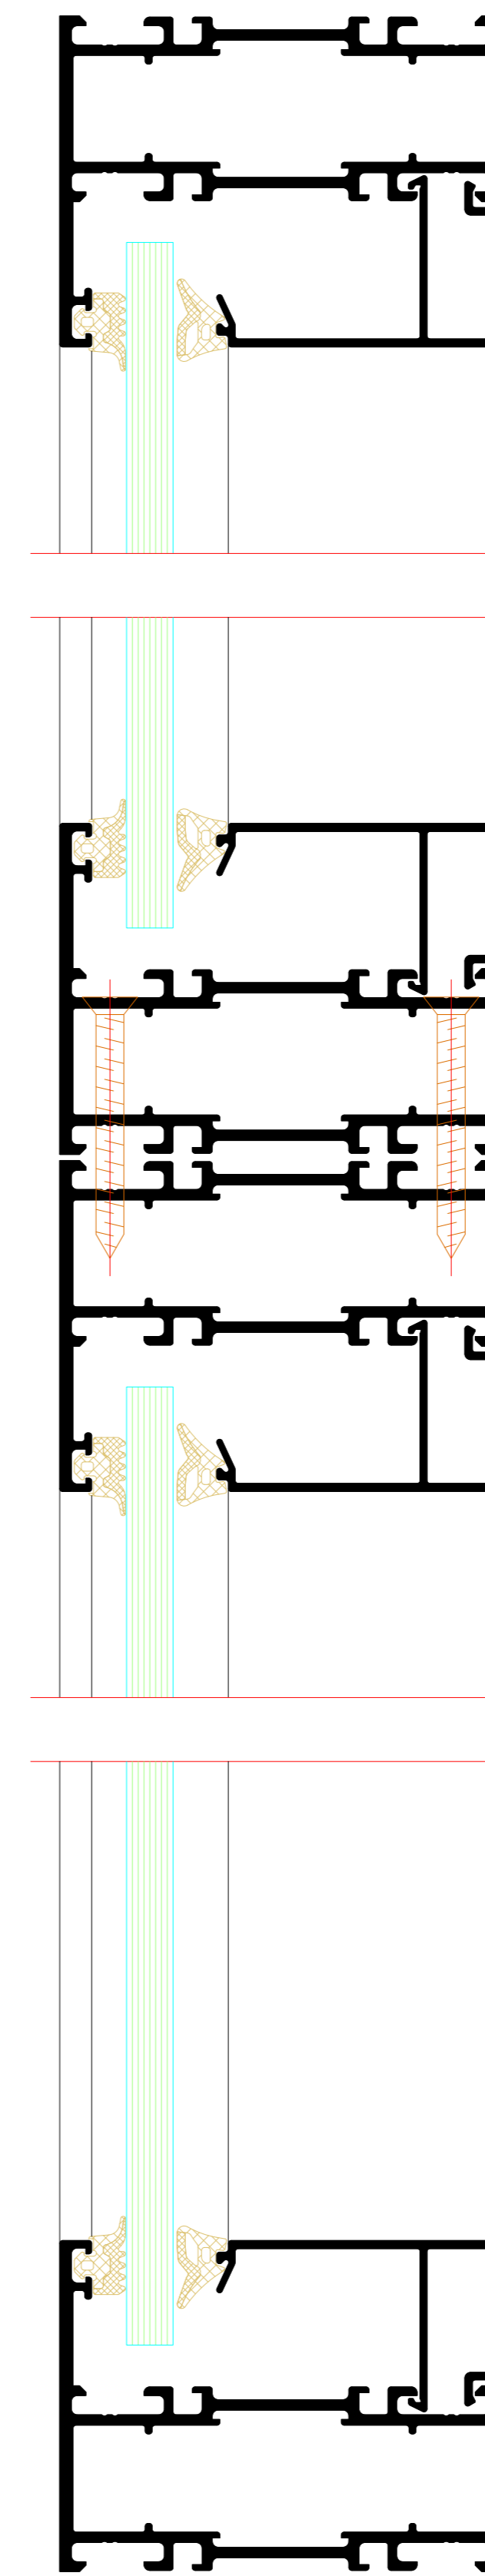

Einflügelige Tür  
Single-leaf door

1

2

Zweiflügelige Tür  
Double-leaf door

3

2

NO.	DATE	ISSUED	REVISION	BY
001	2024	01		
<p>Project: Riva Elementarchelle Riva Unit section details</p> <p>Client: Riva Project: Riva Location: Riva</p> <p>Door RIVA FireStop ADS 76 N1 SP Außen offhand Door RIVA FireStop ADS 76 N1 SP Außen opening</p>				
<p><b>BENEDICT + RIVA</b> <b>BENEDICT + RIVA GmbH</b> Helmholtzstrasse 76 42699 Solingen, Germany</p>				

Zweiflügelige Tür mit Festfeld  
 Double-leaf door with fixed light

4

5

Einfügelige Tür mit Oberlicht  
Single-leaf door with toplight

6

1

7

NO.	DATE	DESCRIPTION	BY	CHECKED BY
001	2024	Initial design	J. Doe	M. Smith
002	2024	Revised design	J. Doe	M. Smith
003	2024	Final design	J. Doe	M. Smith

11

5

2

NO.	DATE	ISSUED	REVISION	BY	CHECKED
001	01.10.2024	01			
<p>Project: Riva Elemente          Title: Riva Lini section details          Author: [Name]          Date: [Date]</p>					
<p>Product: Tür RIVA FireStop ADS 76 N SP Außen offened          Door RIVA FireStop ADS 76 N SP outward opening</p>					
<p>Manufacturer: BENEDICT + RIVA          Address: [Address]          Phone: [Phone]          Email: [Email]</p>					

Einfügelige Tür mit Festfeld und Oberlichtern  
 Single-leaf door with fixed light and toplights

Bausteinssystem  
 Modular system

13

14

15

12

NO.	DATE	ISSUES	REVISION	BY
001	01.01.2023	Initial release	1	...
002	01.01.2023	...	2	...
003	01.01.2023	...	3	...
004	01.01.2023	...	4	...
005	01.01.2023	...	5	...
006	01.01.2023	...	6	...
007	01.01.2023	...	7	...
008	01.01.2023	...	8	...
009	01.01.2023	...	9	...
010	01.01.2023	...	10	...