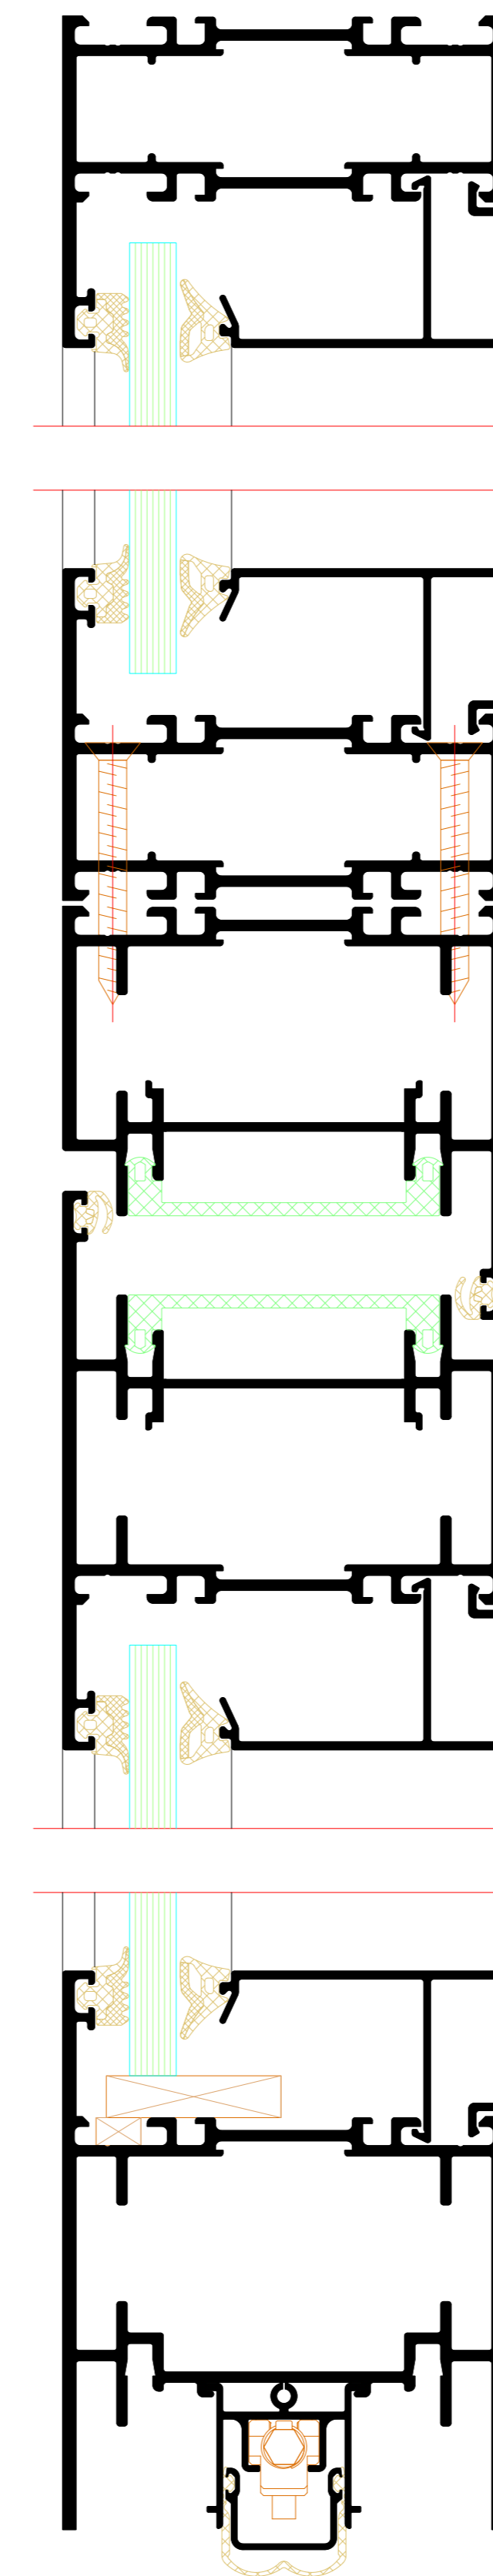

Zweiflügelige Tür mit Festfeld  
 Double-leaf door with fixed light

4

5

Einfügelige Tür mit Oberlicht  
Single-leaf door with toplight

6

1

7

NO.	DATE	DESCRIPTION	BY	CHECKED BY
001	2024	Initial design	J. Doe	M. Smith
002	2024	Revised design	J. Doe	M. Smith
003	2024	Final design	J. Doe	M. Smith

8

9

7

Zweiflügelige Tür mit Festfeld und Oberlicht  
 Double-leaf door with fixed light and toplight

10

4

7

Zweiflügelige Tür mit Festfeld  
 Double-leaf door with fixed light

11

5

2

NO.	DATE	ISSUED	REVISION	BY	CHECKED
001	01.10.2024	01			
<p>Project: Riva Elemente          Title: Riva Lini section details          Author: [Name]          Date: [Date]</p>					
<p>Product: Tür RIVA FireStop ADS 76 N SP Außen offened          Door RIVA FireStop ADS 76 N SP outward opening</p>					
<p>Manufacturer: BENEDICT + RIVA          Address: [Address]          Phone: [Phone]          Email: [Email]</p>					

Einfügelige Tür mit Oberlicht  
Single-leaf door with toplight

Bausteinensystem  
Modular system

6

1

12

NO.	DATE	ISSUED	REVISION	BY	CHECKED
001	01.10.2018	01			
<p>Riva Elementbuchelle Riva Unit section details</p> <p>Projekt Tür RIVA FireStop ADS 76 N SP Außen Öffnung Door RIVA FireStop ADS 76 N SP Außen opening</p> <p>Architekt BENEDICT + RIVA BENEDICT + RIVA GmbH Krauss-Str. 10 42699 Solingen, Germany</p>					