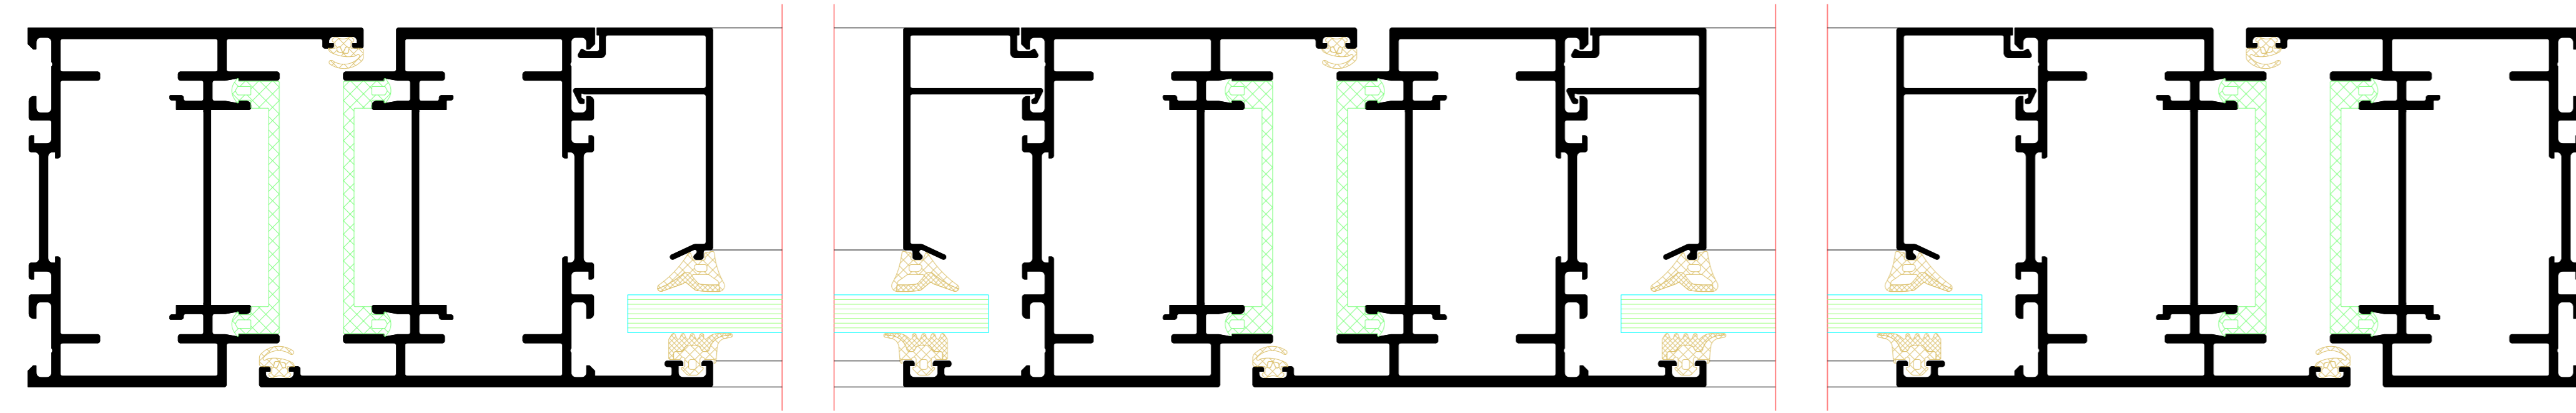

Einflügelige Tür  
Single-leaf door

1

2

Zweiflügelige Tür  
Double-leaf door

3

2

NO.	DATE	ISSUED	REVISION	BY
001	2024	01		
<p>Project: Riva Elementarchelle Riva Unit section details</p> <p>Client: Riva Project: Riva Location: Riva</p> <p>Door RIVA FireStop ADS 76 N1 SP Außen offhand Door RIVA FireStop ADS 76 N1 SP Außen opening</p>				
<p><b>BENEDICT + RIVA</b> <b>BENEDICT + RIVA GmbH</b> Helmholtzstrasse 76 42699 Solingen, Germany</p>				

Zweiflügelige Tür mit Festfeld  
 Double-leaf door with fixed light

4

5

Einfügelige Tür mit Oberlicht  
Single-leaf door with toplight

6

1

7

NO.	DATE	DESCRIPTION	BY	CHECKED BY
001	2024	Initial design	J. Doe	M. Smith
002	2024	Revised design	J. Doe	M. Smith
003	2024	Final design	J. Doe	M. Smith

8

9

7

Zweiflügelige Tür mit Festfeld und Oberlicht  
 Double-leaf door with fixed light and toplight

10

4

7

Zweiflügelige Tür mit Festfeld  
 Double-leaf door with fixed light