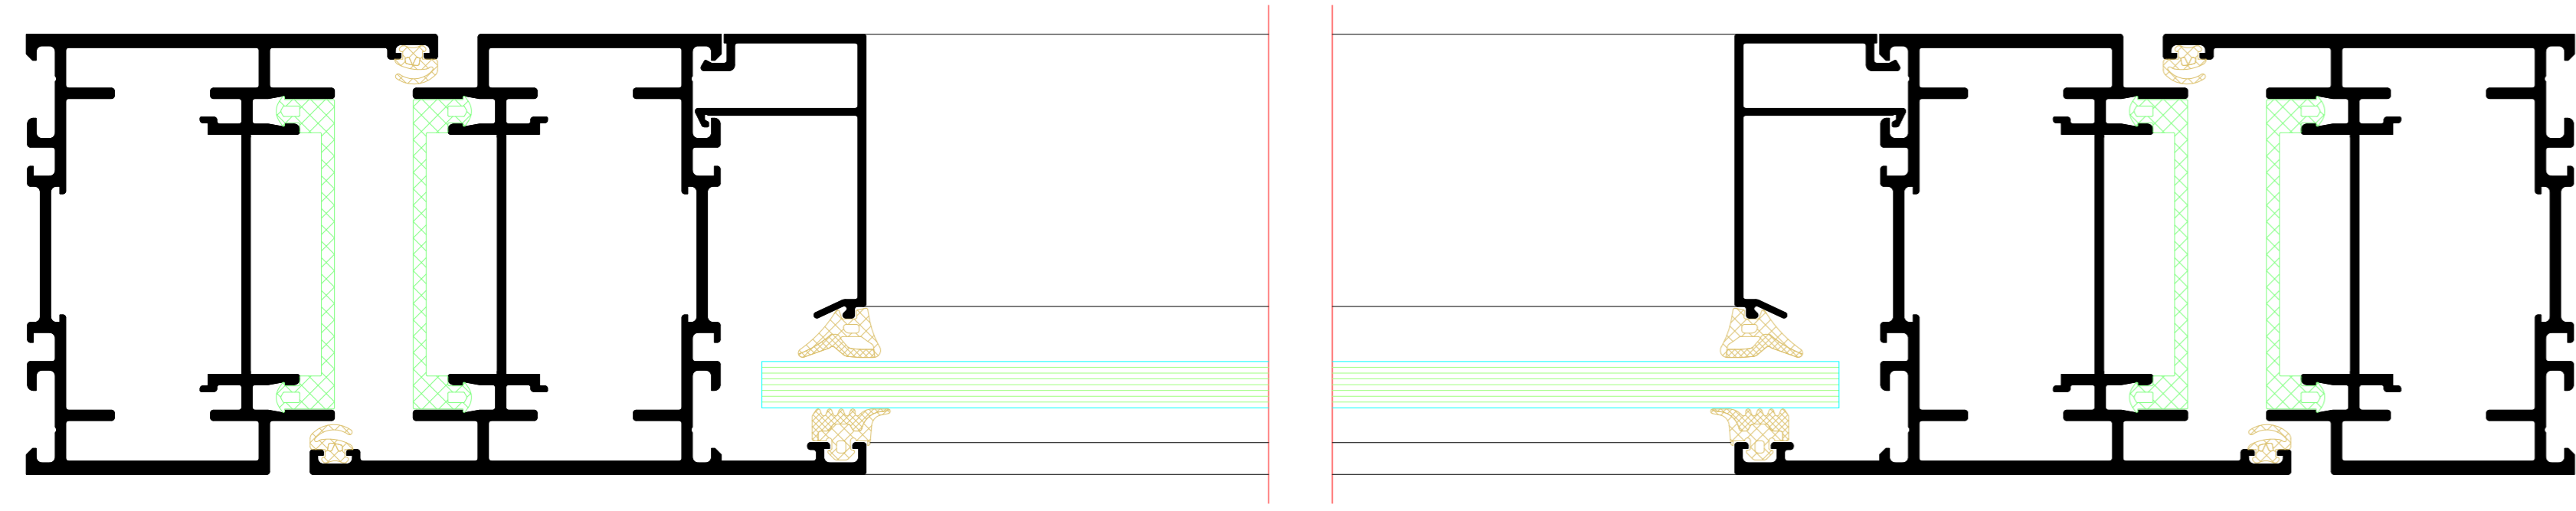

Einflügelige Tür  
Single-leaf door

1

2

Zweiflügelige Tür  
Double-leaf door

3

2

NO.	DATE	ISSUED	REVISION	BY
001	2024	01		
<p>Project: Riva Elementarchelle Riva Unit section details</p> <p>Client: Riva Project: Riva Location: Riva</p> <p>Door RIVA FireStop ADS 76 N1 SP Außen offhand Door RIVA FireStop ADS 76 N1 SP Außen opening</p>				
<p><b>BENEDICT + RIVA</b> <b>BENEDICT + RIVA GmbH</b> Helmholtzstrasse 76 42699 Solingen, Germany</p>				

Zweiflügelige Tür mit Festfeld  
 Double-leaf door with fixed light

4

5

Einfügelige Tür mit Oberlicht  
Single-leaf door with toplight

6

1

7

NO.	DATE	DESCRIPTION	BY	CHECKED BY
001	2024	Initial design	J. Doe	M. Smith
002	2024	Revised design	J. Doe	M. Smith
003	2024	Final design	J. Doe	M. Smith