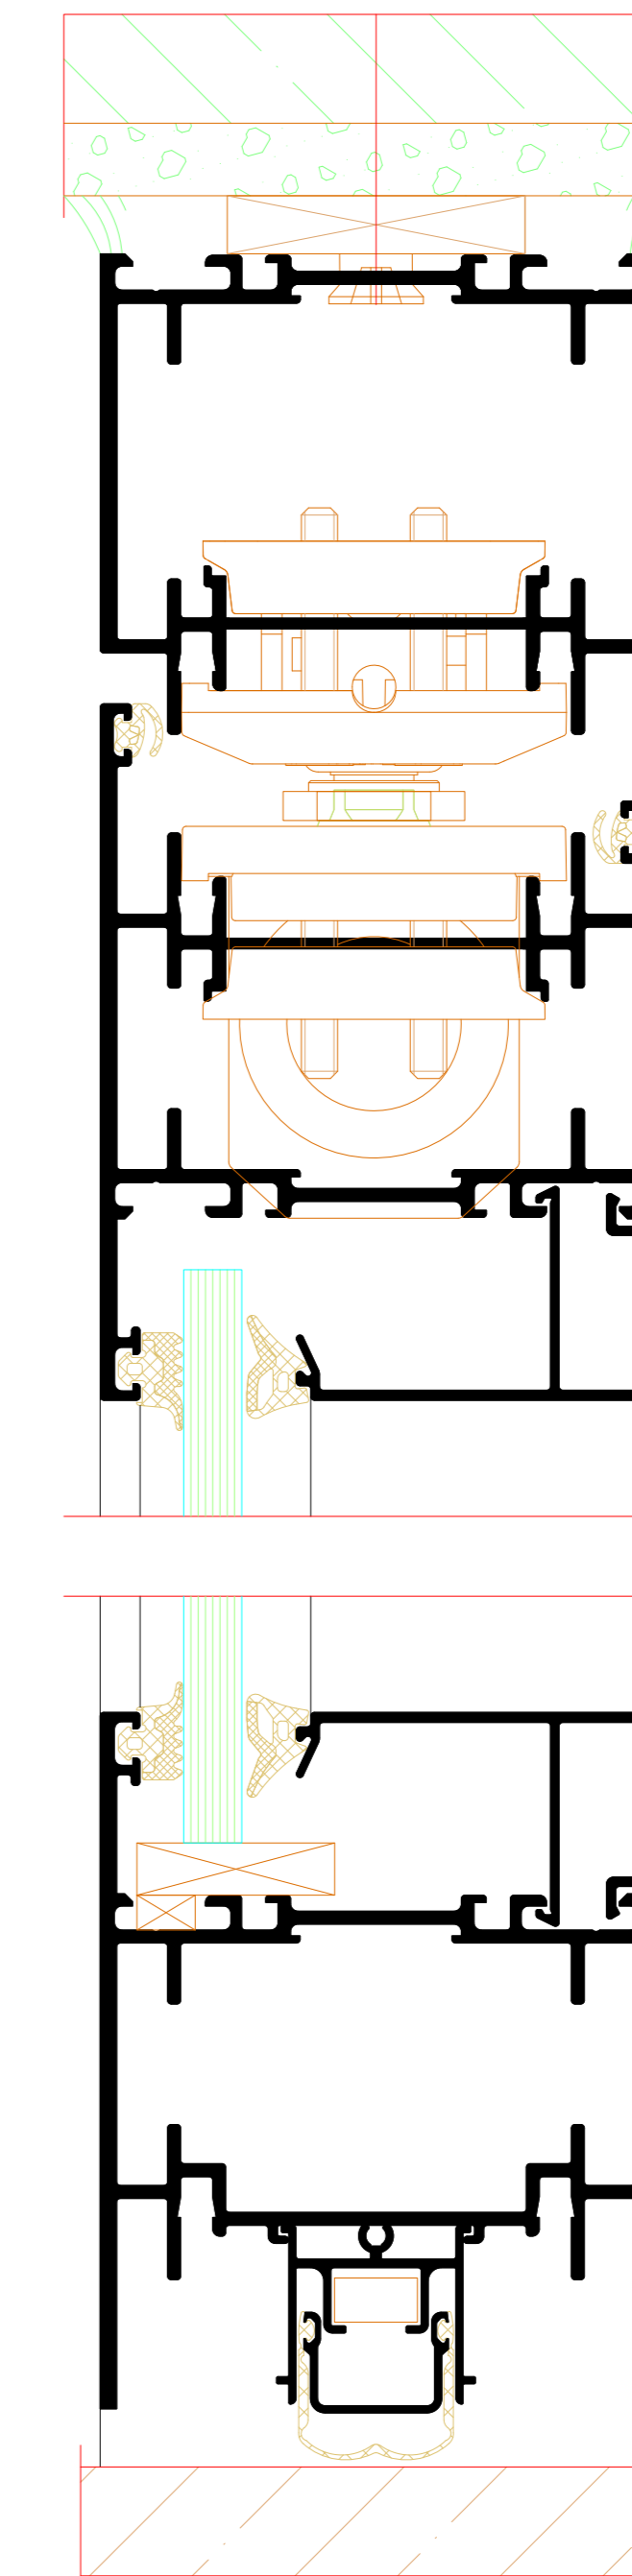

Türflügel
Door leaf