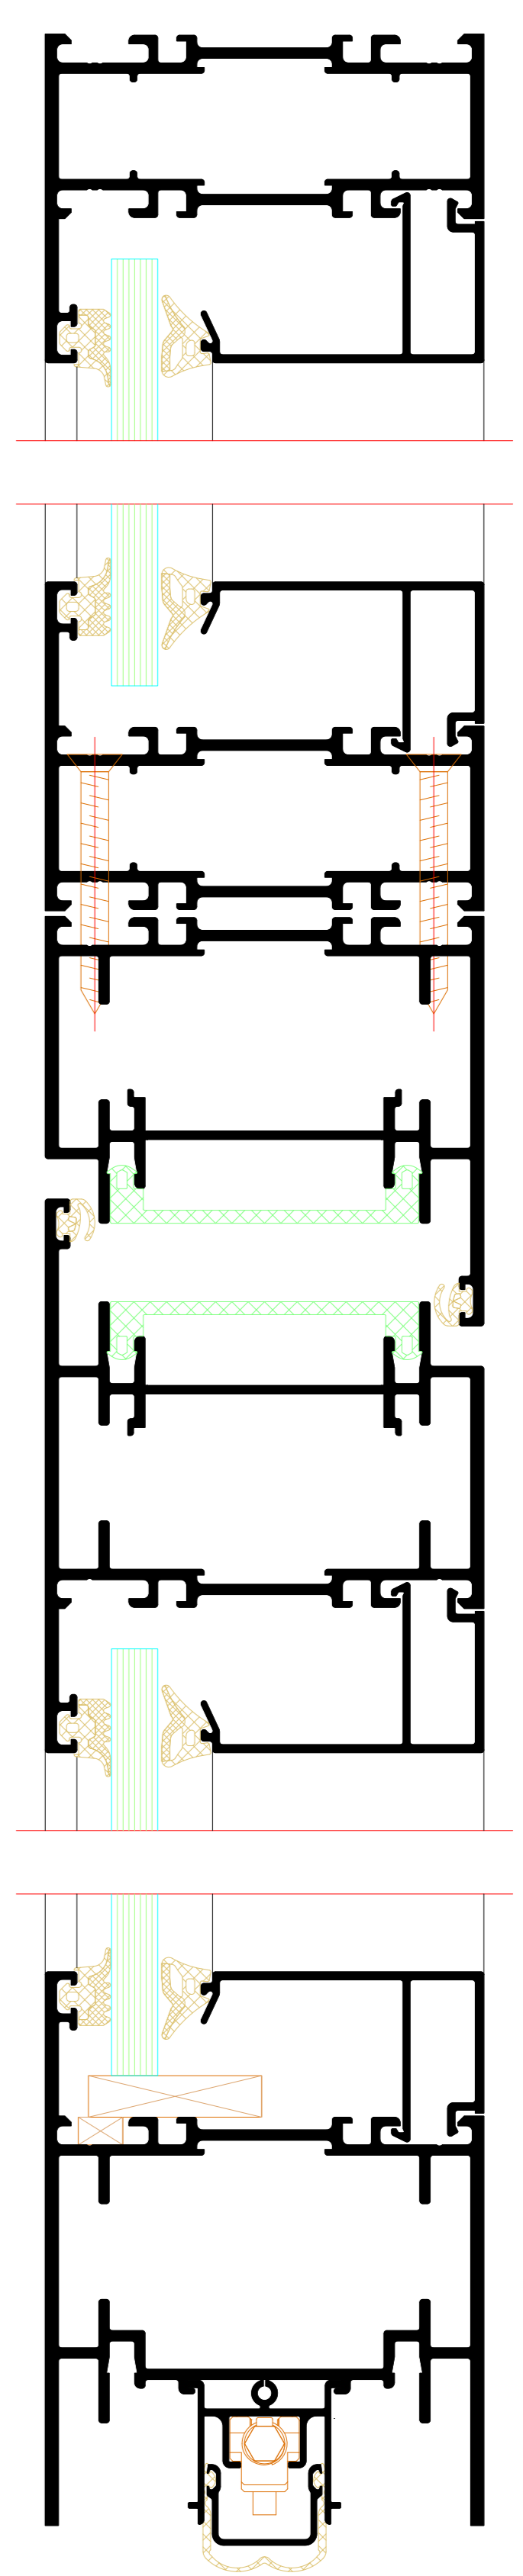

Zweiflügelige Tür mit Festfeld und Oberlicht
Double-leaf door with fixed light and toplight

Bausteinensystem
Modular system

13

12

15

12

NO.	DATE	ISSUES	REVISION	STATUS
001	2024	Initial	01	Released
002	2024	Revisions	02	Released
Project: Riva Elemente Riva Lini section details Door RIVA FireStop ADS 76 N SP Außen offhand Door RIVA FireStop ADS 76 N SP Außen opening				
BENEDICT + RIVA BENEDICT - RIVA GmbH Rivastraße 11 42699 Solingen, Germany