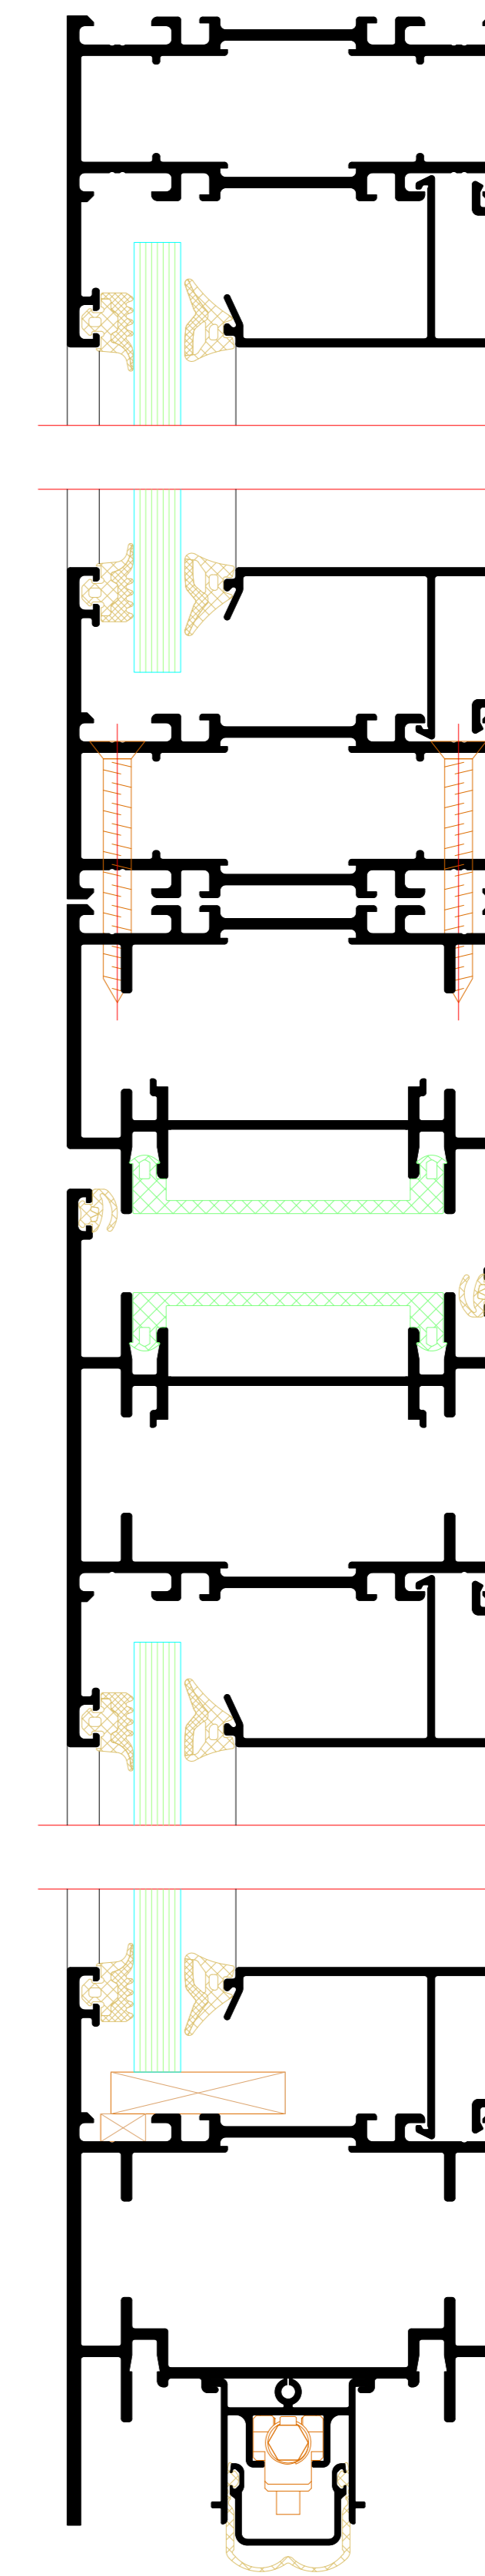

Zweiflügelige Tür mit Festfeld  
 Double-leaf door with fixed light

4

5

Einfügelige Tür mit Oberlicht  
Single-leaf door with toplight

6

1

7

NO.	DATE	DESCRIPTION	BY	CHECKED BY
001	2024	Initial design	J. Doe	M. Smith
002	2024	Revised design	J. Doe	M. Smith
003	2024	Final design	J. Doe	M. Smith

11

5

2

NO.	DATE	ISSUED	REVISION	BY	CHECKED
001	01.10.2024	01			
<p>Project: Riva Elemente          Title: Riva Lini section details          Author: [Name]          Date: [Date]</p>					
<p>Product: Tür RIVA FireStop ADS 76 N SP Außen offened          Door RIVA FireStop ADS 76 N SP outward opening</p>					
<p>Manufacturer: BENEDICT + RIVA          Address: [Address]          Phone: [Phone]          Email: [Email]</p>					

Einfügelige Tür mit Festfeld und Oberlichtern  
 Single-leaf door with fixed light and toplights

Bausteinssystem  
 Modular system

13

14

15

12

NO.	DATE	ISSUES	REVISION	BY
001	01.01.2023	Initial release	1	...
002	01.01.2023	...	2	...
003	01.01.2023	...	3	...
004	01.01.2023	...	4	...
005	01.01.2023	...	5	...
006	01.01.2023	...	6	...
007	01.01.2023	...	7	...
008	01.01.2023	...	8	...
009	01.01.2023	...	9	...
010	01.01.2023	...	10	...