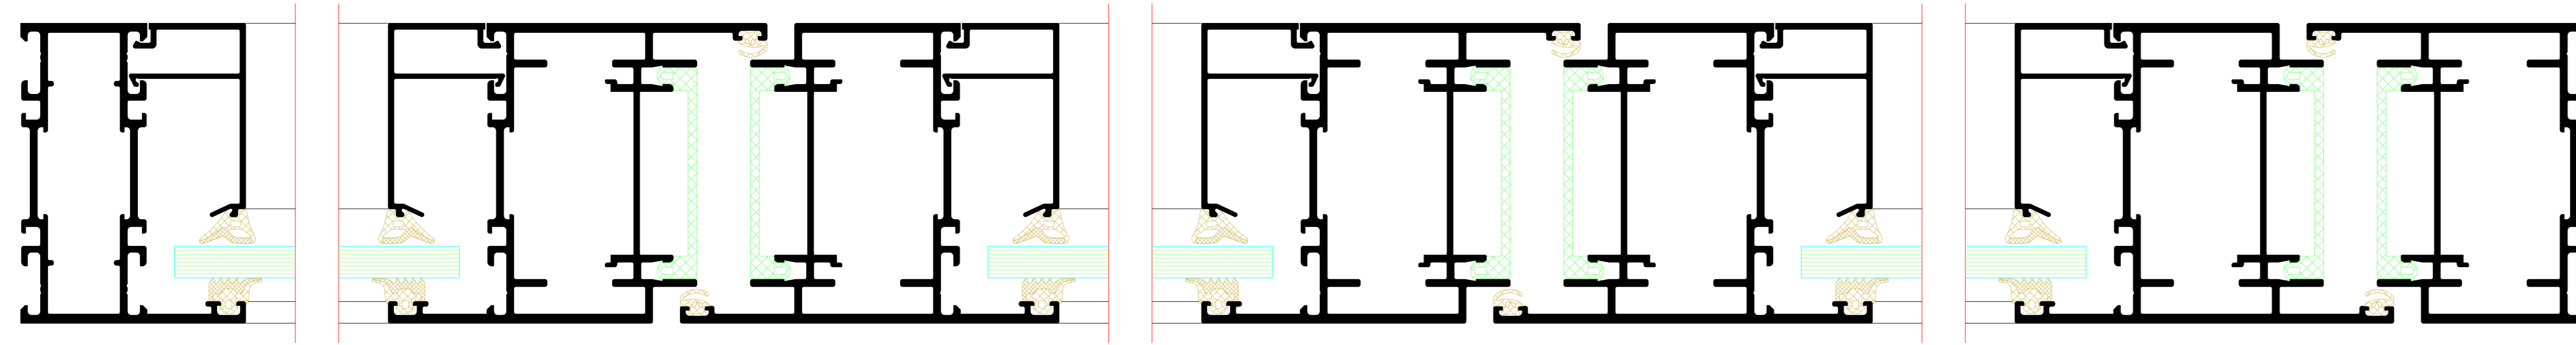

Einflügelige Tür  
Single-leaf door

1

2

Zweiflügelige Tür  
Double-leaf door

3

2

NO.	DATE	ISSUED	REVISION	BY
001	2024	01		
<p>Project: Riva Elementarchelle Riva Unit section details</p> <p>Client: Riva Project: Riva Location: Riva</p> <p>Door RIVA FireStop ADS 76 N1 SP Außen offhand Door RIVA FireStop ADS 76 N1 SP Außen opening</p>				
<p><b>BENEDICT + RIVA</b> <b>BENEDICT + RIVA GmbH</b> Helmholtzstrasse 76 42699 Solingen, Germany</p>				

Zweiflügelige Tür mit Festfeld  
 Double-leaf door with fixed light

4

5

Einfügelige Tür mit Oberlicht  
Single-leaf door with toplight

6

1

7

NO.	DATE	DESCRIPTION	BY	CHECKED BY
001	2024	Initial design	J. Doe	M. Smith
002	2024	Revised design	J. Doe	M. Smith
003	2024	Final design	J. Doe	M. Smith

8

9

7

Zweiflügelige Tür mit Festfeld und Oberlicht  
 Double-leaf door with fixed light and toplight

10

4

7

Zweiflügelige Tür mit Festfeld  
 Double-leaf door with fixed light