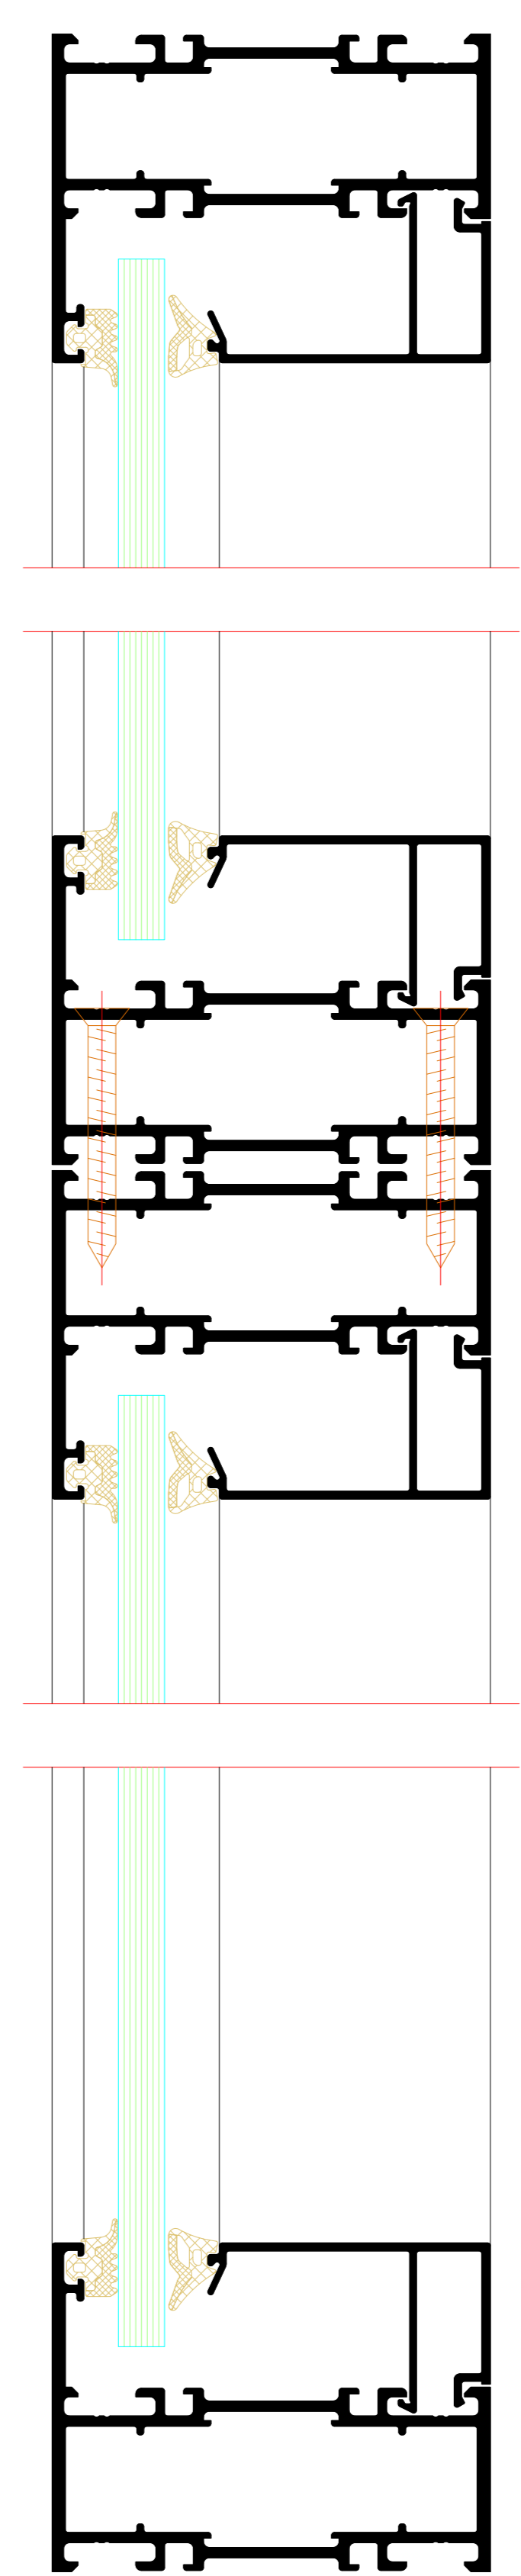

Zweiflügelige Tür mit Festfeld und Oberlicht
Double-leaf door with fixed light and toplight

Bausteinensystem
Modular system

13

12

15

12

NO.	DATE	ISSUES	REVISION	STATUS
001	2024	Initial	01	Released
002	2024	Revisions	02	Released
Project: Riva Elemente Riva Lini section details Door RIVA FireStop ADS 76 N SP Außen offhand Door RIVA FireStop ADS 76 N SP Außen opening				
BENEDICT + RIVA BENEDICT - RIVA GmbH Rivastraße 11 42699 Solingen, Germany