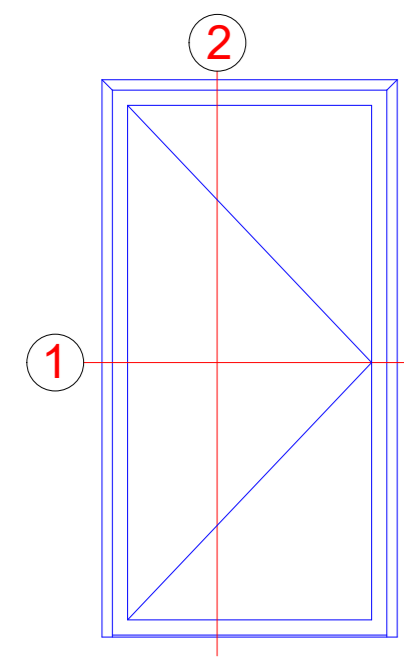

Einflügelige Tür  
Single-leaf door

1

2

Zweiflügelige Tür  
Double-leaf door

3

2

NO.	DATE	ISSUED	REVISION	BY
001	2024	01		
<p>Project: Riva Elementarchelle Riva Unit section details</p> <p>Client: Riva Project: Riva Location: Riva</p> <p>Door RIVA FireStop ADS 76 N1 SP Außen offhand Door RIVA FireStop ADS 76 N1 SP Außen opening</p>				
<p><b>BENEDICT + RIVA</b> <b>BENEDICT + RIVA GmbH</b> Helmholtzstrasse 76 42699 Solingen, Germany</p>				

Zweiflügelige Tür mit Festfeld  
 Double-leaf door with fixed light

4

5

Einfügelige Tür mit Oberlicht  
Single-leaf door with toplight

6

1

7

NO.	DATE	DESCRIPTION	BY	CHECKED BY
001	2024	Initial design	J. Doe	M. Smith
002	2024	Revised design	J. Doe	M. Smith
003	2024	Final design	J. Doe	M. Smith