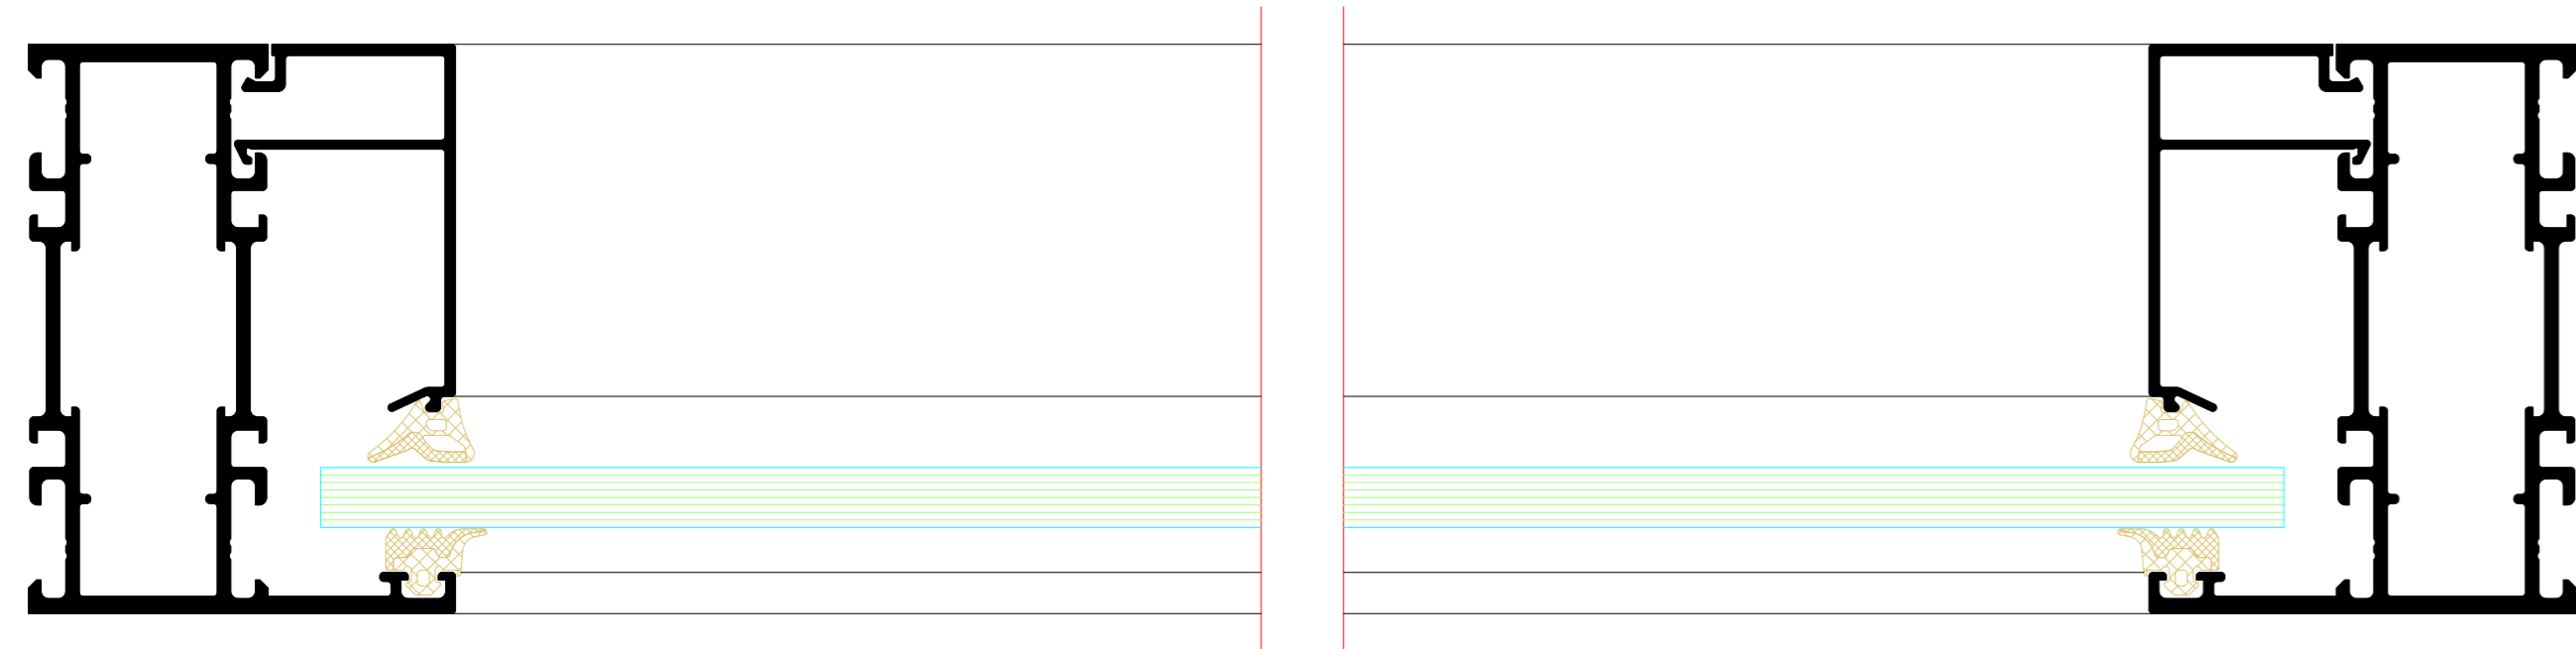

Einfügelige Tür mit Oberlicht
Single-leaf door with toplight

Bausteinsystem
Modular system

6

1