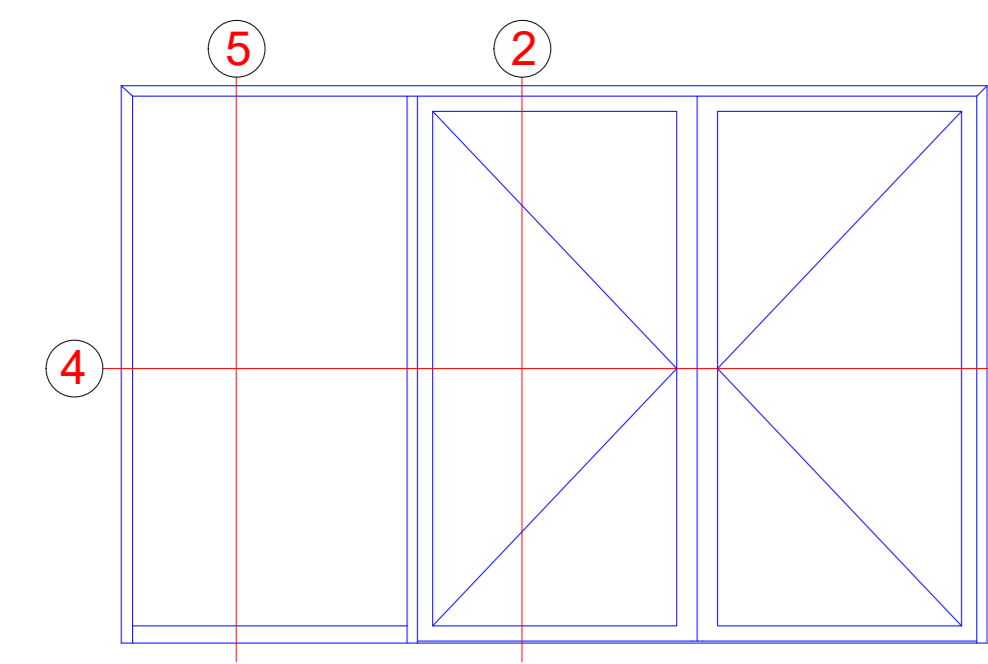

Zweiflügelige Tür mit Festfeld
Double-leaf door with fixed light