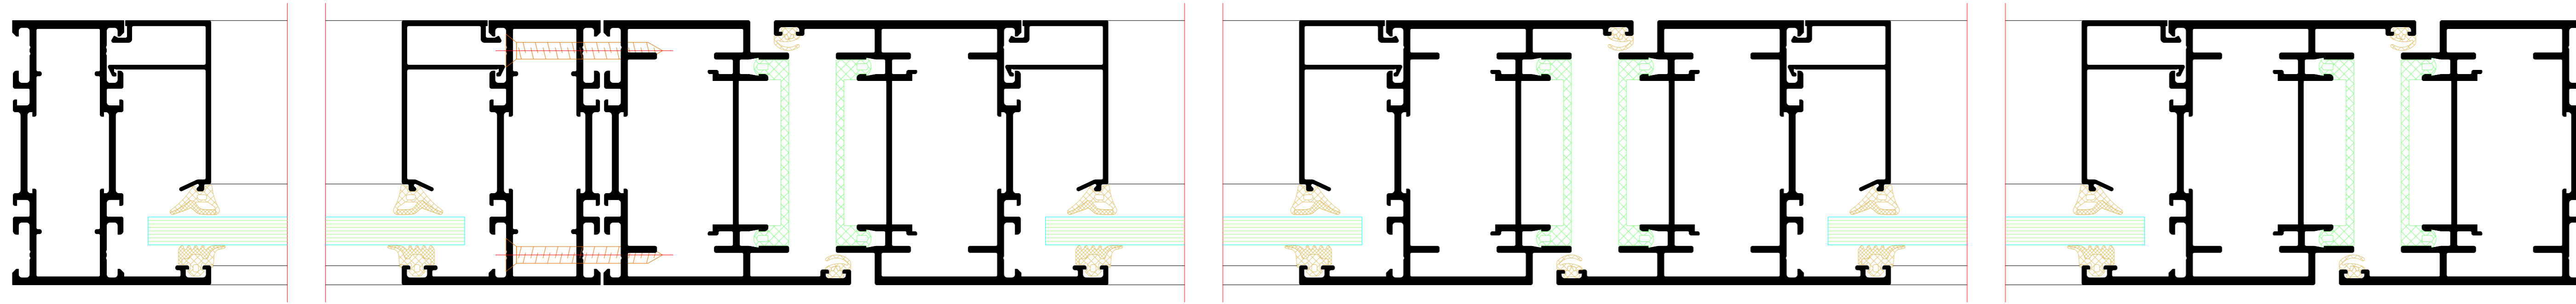

Einflügelige Tür mit Festfeld und Oberlichtern  
 Single-leaf door with fixed light and toplights

8

9

7

NO.	DATE	REVISION	BY	CHECKED	GROUP
001	2024	01	...	...	...
<p>Project: Riva Elementarchelle            Riva Unit section details</p> <p>Client: ...            Designer: ...            Manufacturer: ...</p>					
<p>Product: Tür RIVA FireStop ADS 76 N1 SP Innen offhand            Door RIVA FireStop ADS 76 N1 SP inward opening</p>					
<p>Scale: ...            Drawing No: ...</p>					
<p><b>BENEDICT + RIVA</b></p>			<p><b>BENEDICT + RIVA GmbH</b>            Hermannstraße 76            06899 Leipzig, Germany</p>		
Project	NOVA	Product	ADS 76 N1 SP	Location	...
Client	...	Designer	...	Manufacturer	...

Zweiflügelige Tür mit Festfeld  
 Double-leaf door with fixed light

Bausteinsystem  
 Modular system

11

5

2

NO.	DATE	ISSUES	REVISION	BY
01	2024	Initial	1	...
Riva Elementbuchelle Riva Unit section details Tür RIVA FireStop ADS 76 N SP Innen offhand Door RIVA FireStop ADS 76 N SP inward opening				
BENEDICT + RIVA RIVA - RIVA GmbH ...				