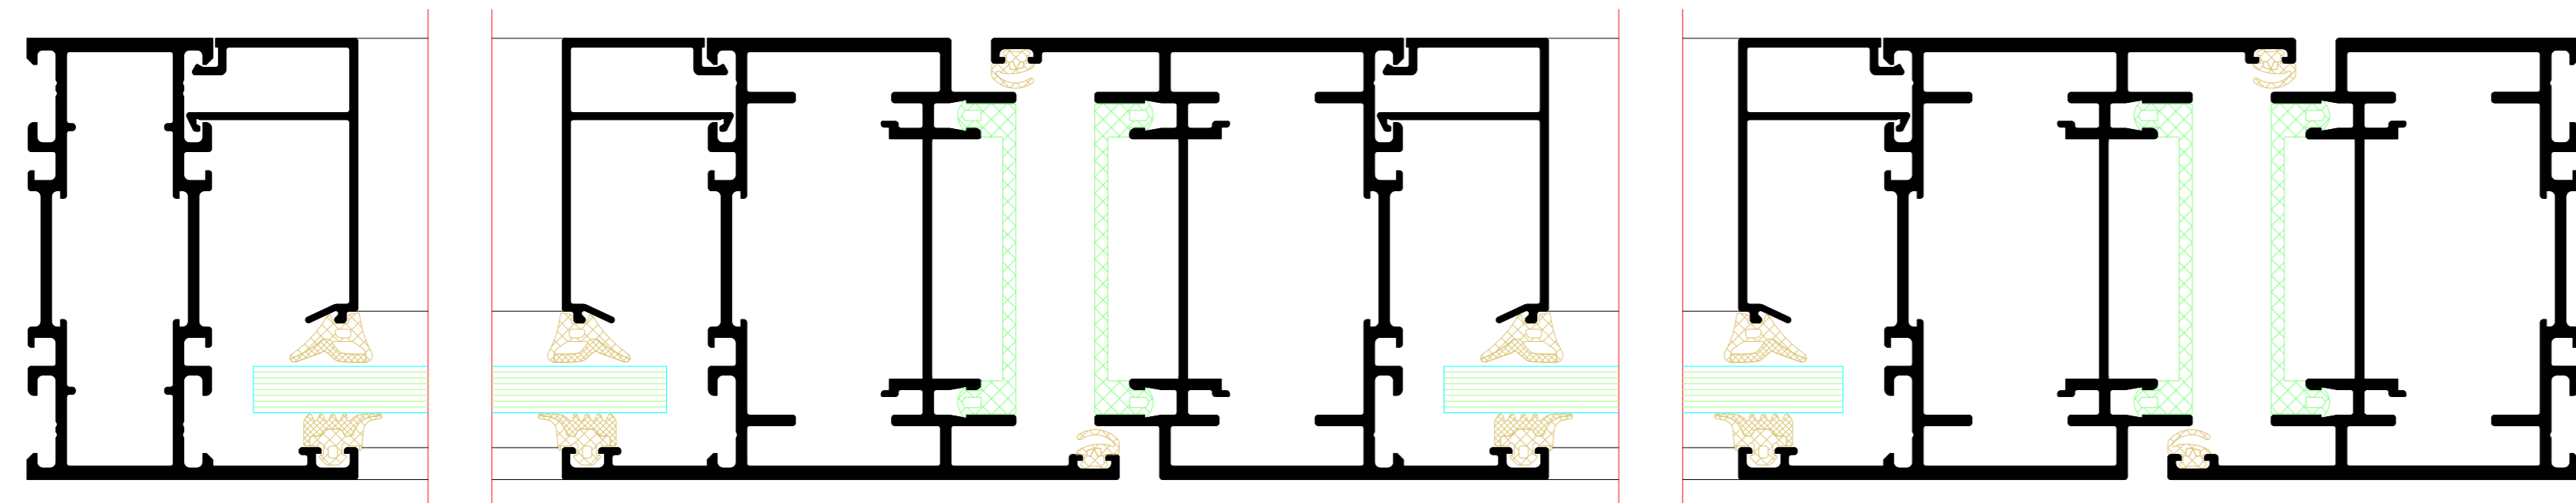

Einflügelige Tür mit Festfeld und Oberlichtern
Single-leaf door with fixed light and toplights

8

9

7