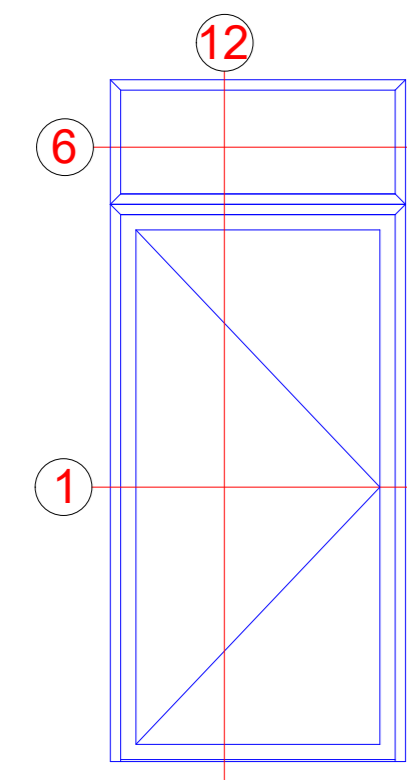

Einfügelige Tür mit Oberlicht
Single-leaf door with toplight