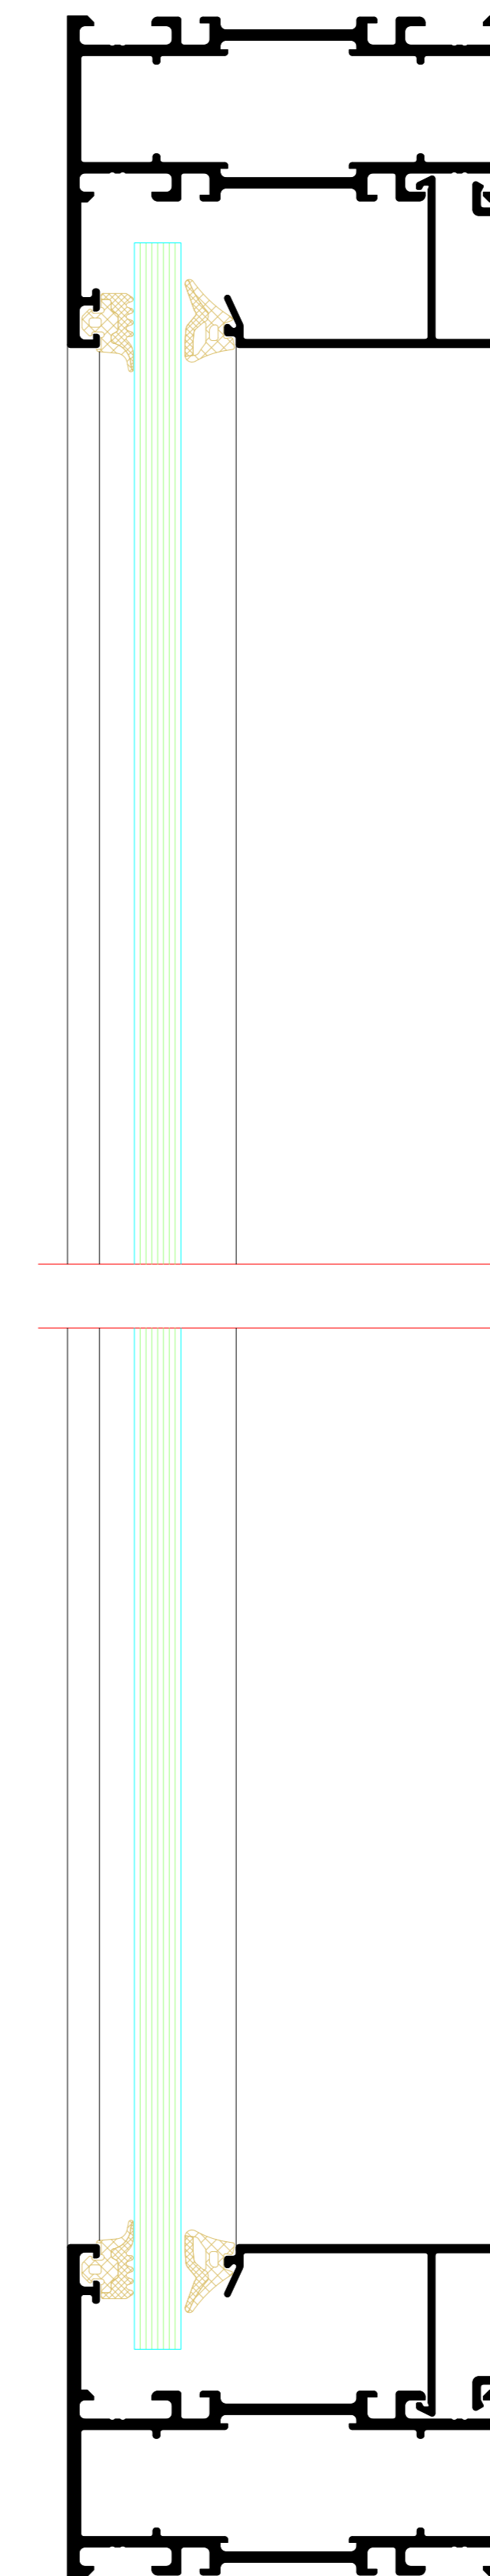

Zweiflügelige Tür mit Festfeld
Double-leaf door with fixed light

4

5