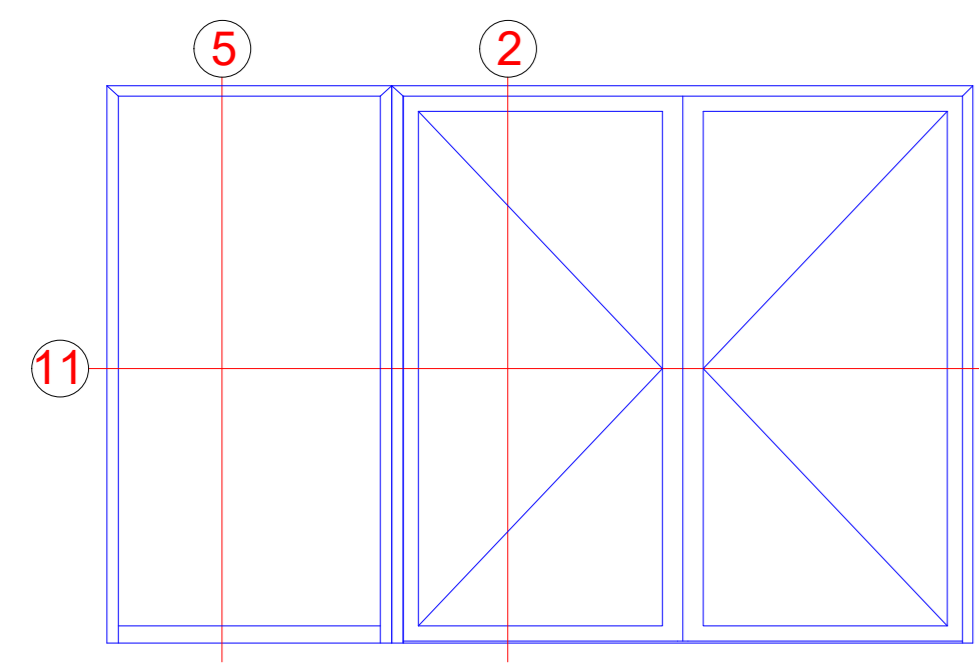

Zweiflügelige Tür mit Festfeld
Double-leaf door with fixed light