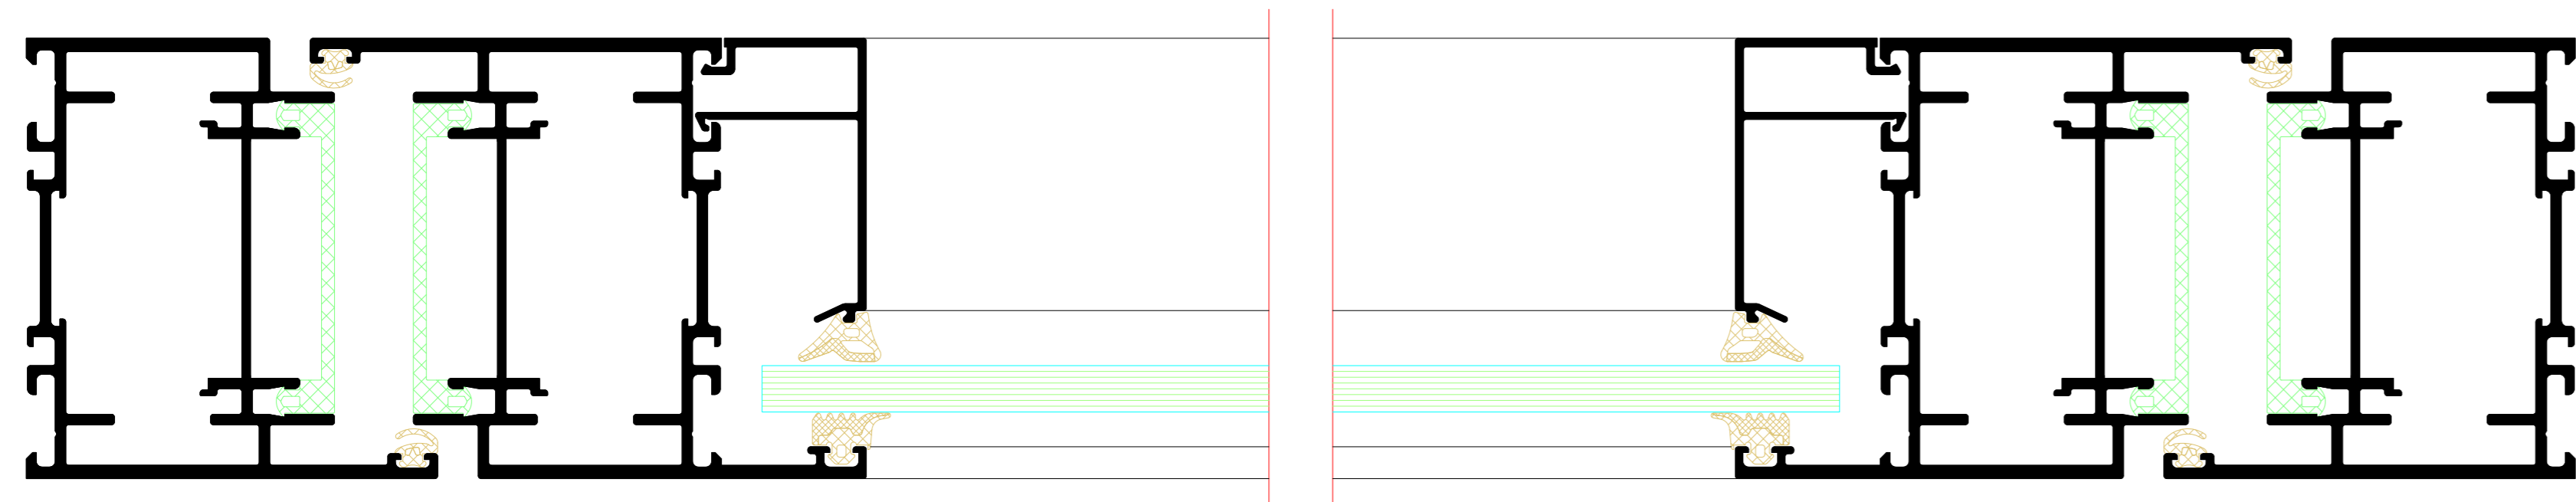

Zweiflügelige Tür mit Festfeld  
Double-leaf door with fixed light

Bausteinsystem  
Modular system

Einflügelige Tür mit Oberlicht  
Single-leaf door with toplight

Einflügelige Tür mit Festfeld und Oberlichtern  
Single-leaf door with fixed light and toplights

Zweiflügelige Tür mit Festfeld und Oberlicht  
Double-leaf door with fixed light and toplight

Mit Nicht-Bausteinsystem kombinierbar  
Can be combined with non-modular system

Zweiflügelige Tür mit Festfeld  
 Double-leaf door with fixed light

4

5

Einfügelige Tür mit Oberlicht  
Single-leaf door with toplight

6

1

7

NO.	DATE	ISSUED	REVISION	BY	CHECKED
001	2024	01	01	01	01
<p>Riva Elementbuchelle Riva Lini section details</p> <p>Tür RIVA FireStop ADS 75 Ni SP Innen offhand Door RIVA FireStop ADS 75 Ni SP inward opening</p>					
<p><b>BENEDICT + RIVA</b> <b>BENEDICT + RIVA GmbH</b> Helmholtzstrasse 19 42699 Solingen, Germany</p>					

Einflügelige Tür mit Festfeld und Oberlichtern  
 Single-leaf door with fixed light and toplights

8

9

7

NO.	DATE	REVISION	BY	CHECKED	GROUP
001	2024	01	...	...	...
<p>Project: Riva Elementarchelle            Riva Unit section details</p> <p>Client: ...            Designer: ...            Manufacturer: ...</p>					
<p>Product: Tür RIVA FireStop ADS 76 N1 SP Innen offhand            Door RIVA FireStop ADS 76 N1 SP inward opening</p>					
<p>Scale: ...            Drawing No: ...</p>					
<p><b>BENEDICT + RIVA</b></p>			<p><b>BENEDICT + RIVA GmbH</b>            Hermannstraße 76            06899 Leipzig, Germany</p>		
Project	NOVA	Product	ADS 76 N1 SP	Location	...
Client	...	Designer	...	Manufacturer	...