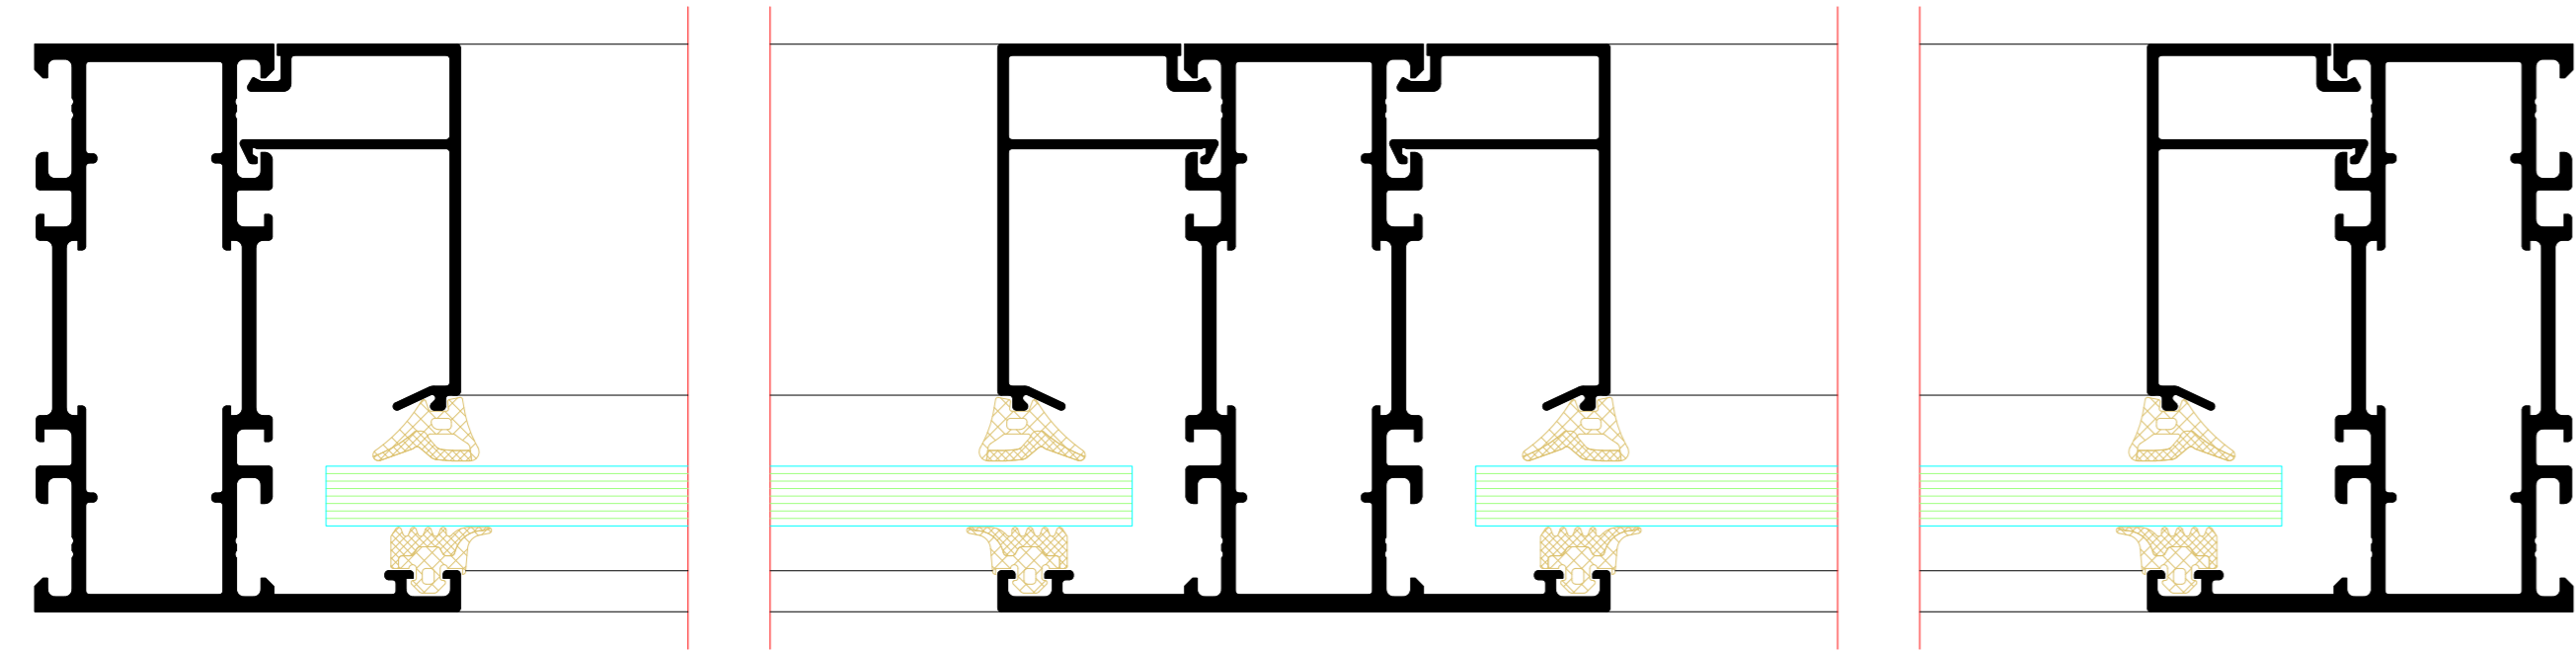

Einflügelige Tür mit Festfeld und Oberlichtern
Single-leaf door with fixed light and toplights

8