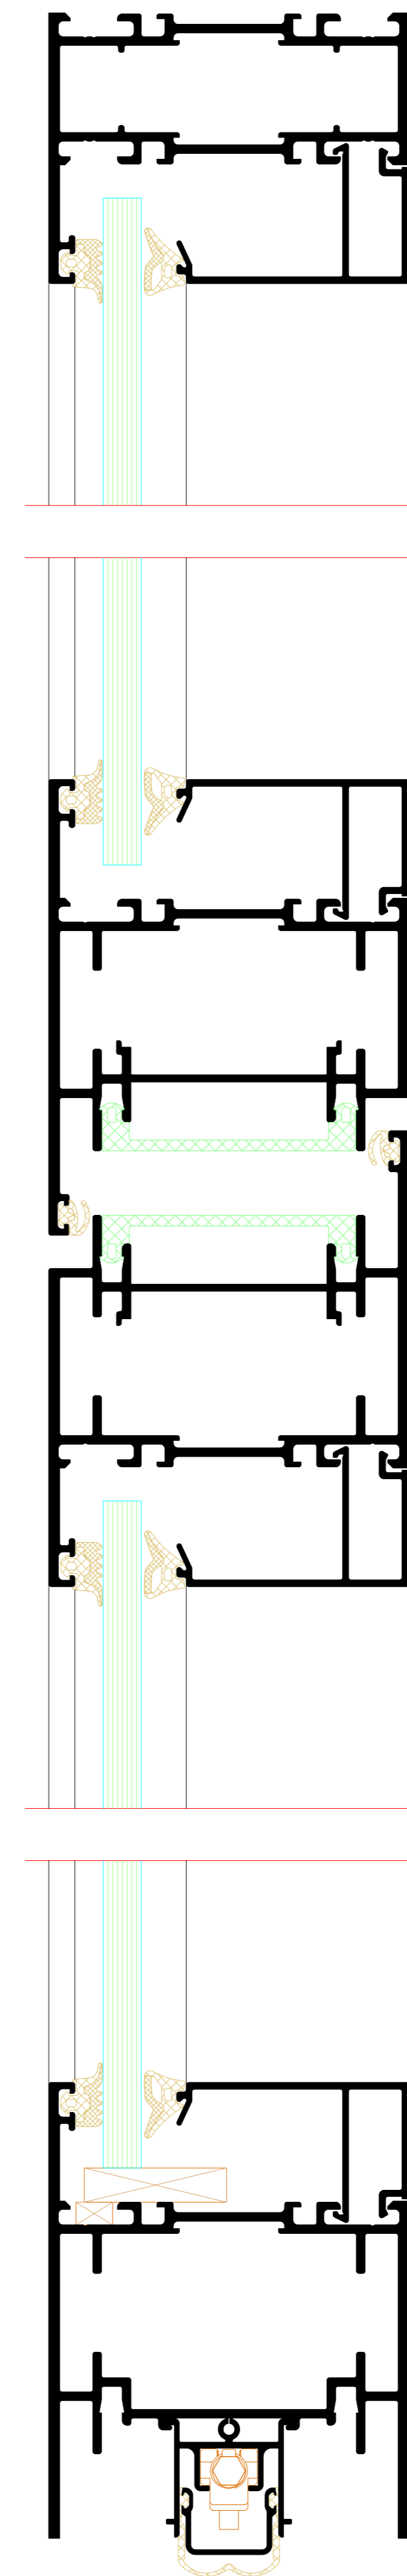

Einflügelige Tür mit Festfeld und Oberlichtern
Single-leaf door with fixed light and toplights

8

9

7