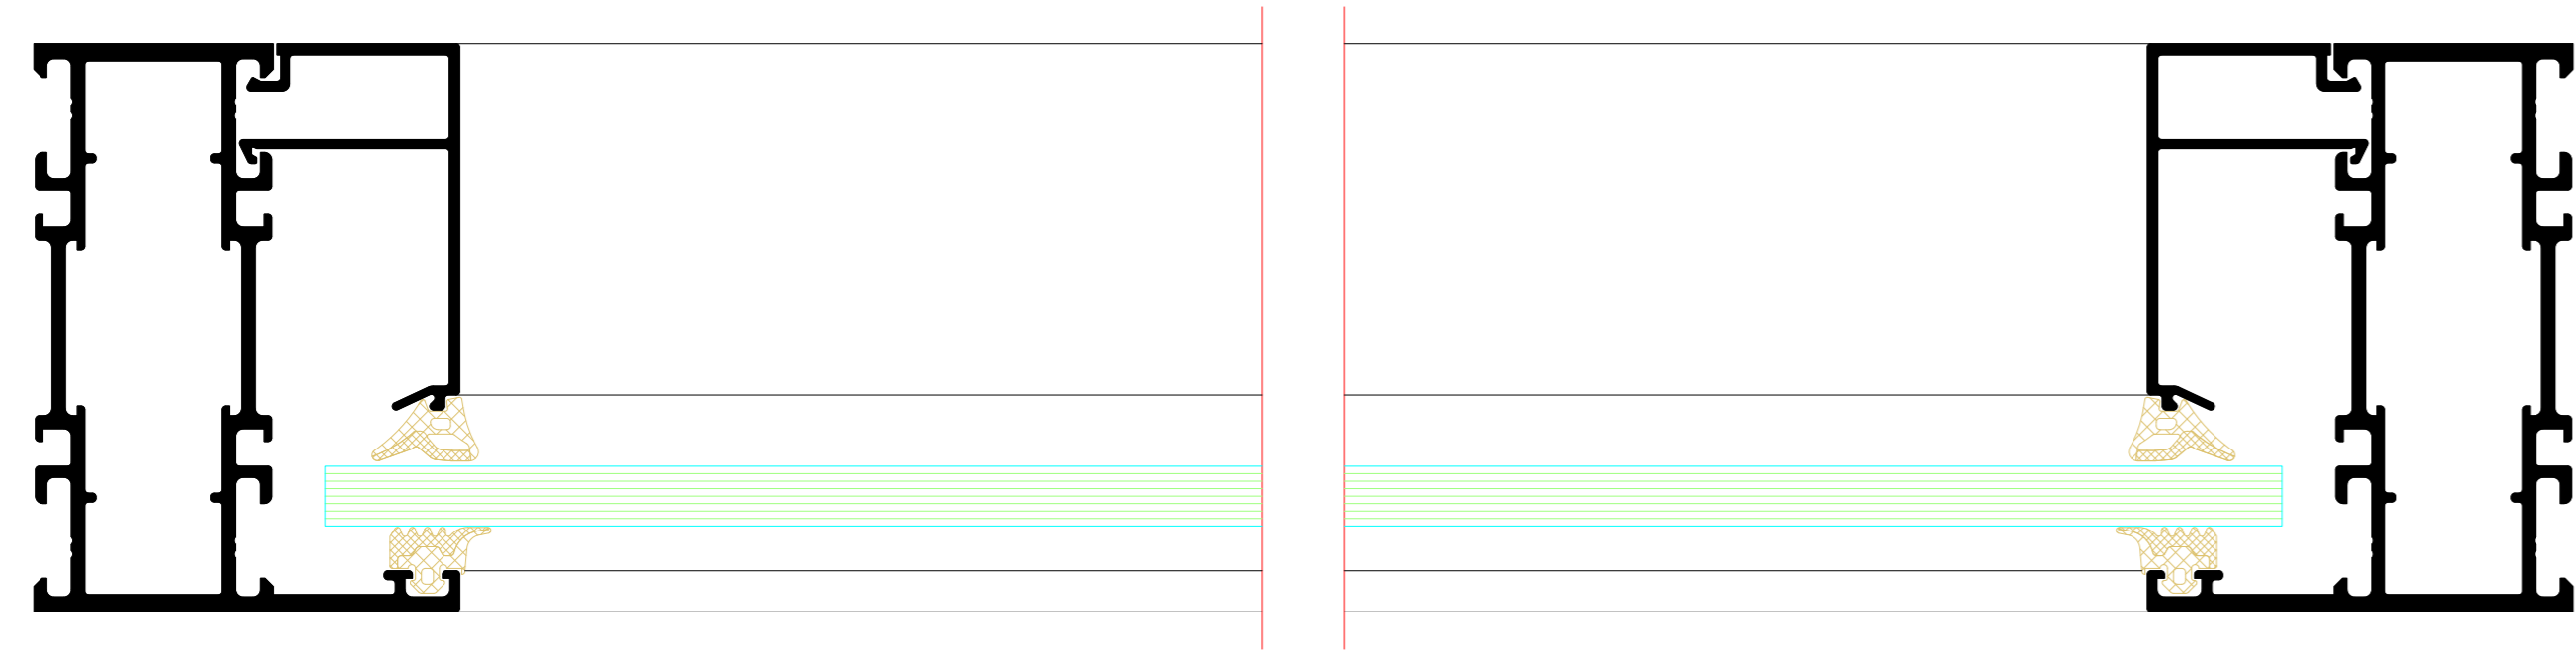

Zweiflügelige Tür mit Festfeld  
 Double-leaf door with fixed light

4

5

Einfügelige Tür mit Oberlicht  
Single-leaf door with toplight

6

1

7

NO.	DATE	ISSUED	REVISION	BY	CHECKED
001	2024	01	01	01	01
<p>Riva Elementbuchelle Riva Lini section details</p> <p>Tür RIVA FireStop ADS 75 Ni SP Innen offhand Door RIVA FireStop ADS 75 Ni SP inward opening</p>					
<p><b>BENEDICT + RIVA</b> <b>BENEDICT + RIVA GmbH</b> Helmholtzstrasse 19 42699 Solingen, Germany</p>					

Einflügelige Tür mit Festfeld und Oberlichtern  
 Single-leaf door with fixed light and toplights

8

9

7

NO.	DATE	REVISION	BY	CHECKED	GROUP
001	2024	01	...	...	...
<p>Project: Riva Elementarchelle            Riva Unit section details</p> <p>Client: ...            Designer: ...            Manufacturer: ...</p>					
<p>Product: Tür RIVA FireStop ADS 76 N1 SP Innen offhand            Door RIVA FireStop ADS 76 N1 SP inward opening</p>					
<p>Scale: ...            Drawing No: ...</p>					
<p><b>BENEDICT + RIVA</b></p>			<p><b>BENEDICT + RIVA GmbH</b>            Hermannstraße 76            06899 Leipzig, Germany</p>		
Project	NOVA	Product	ADS 76 N1 SP	Location	...
Client	...	Designer	...	Manufacturer	...